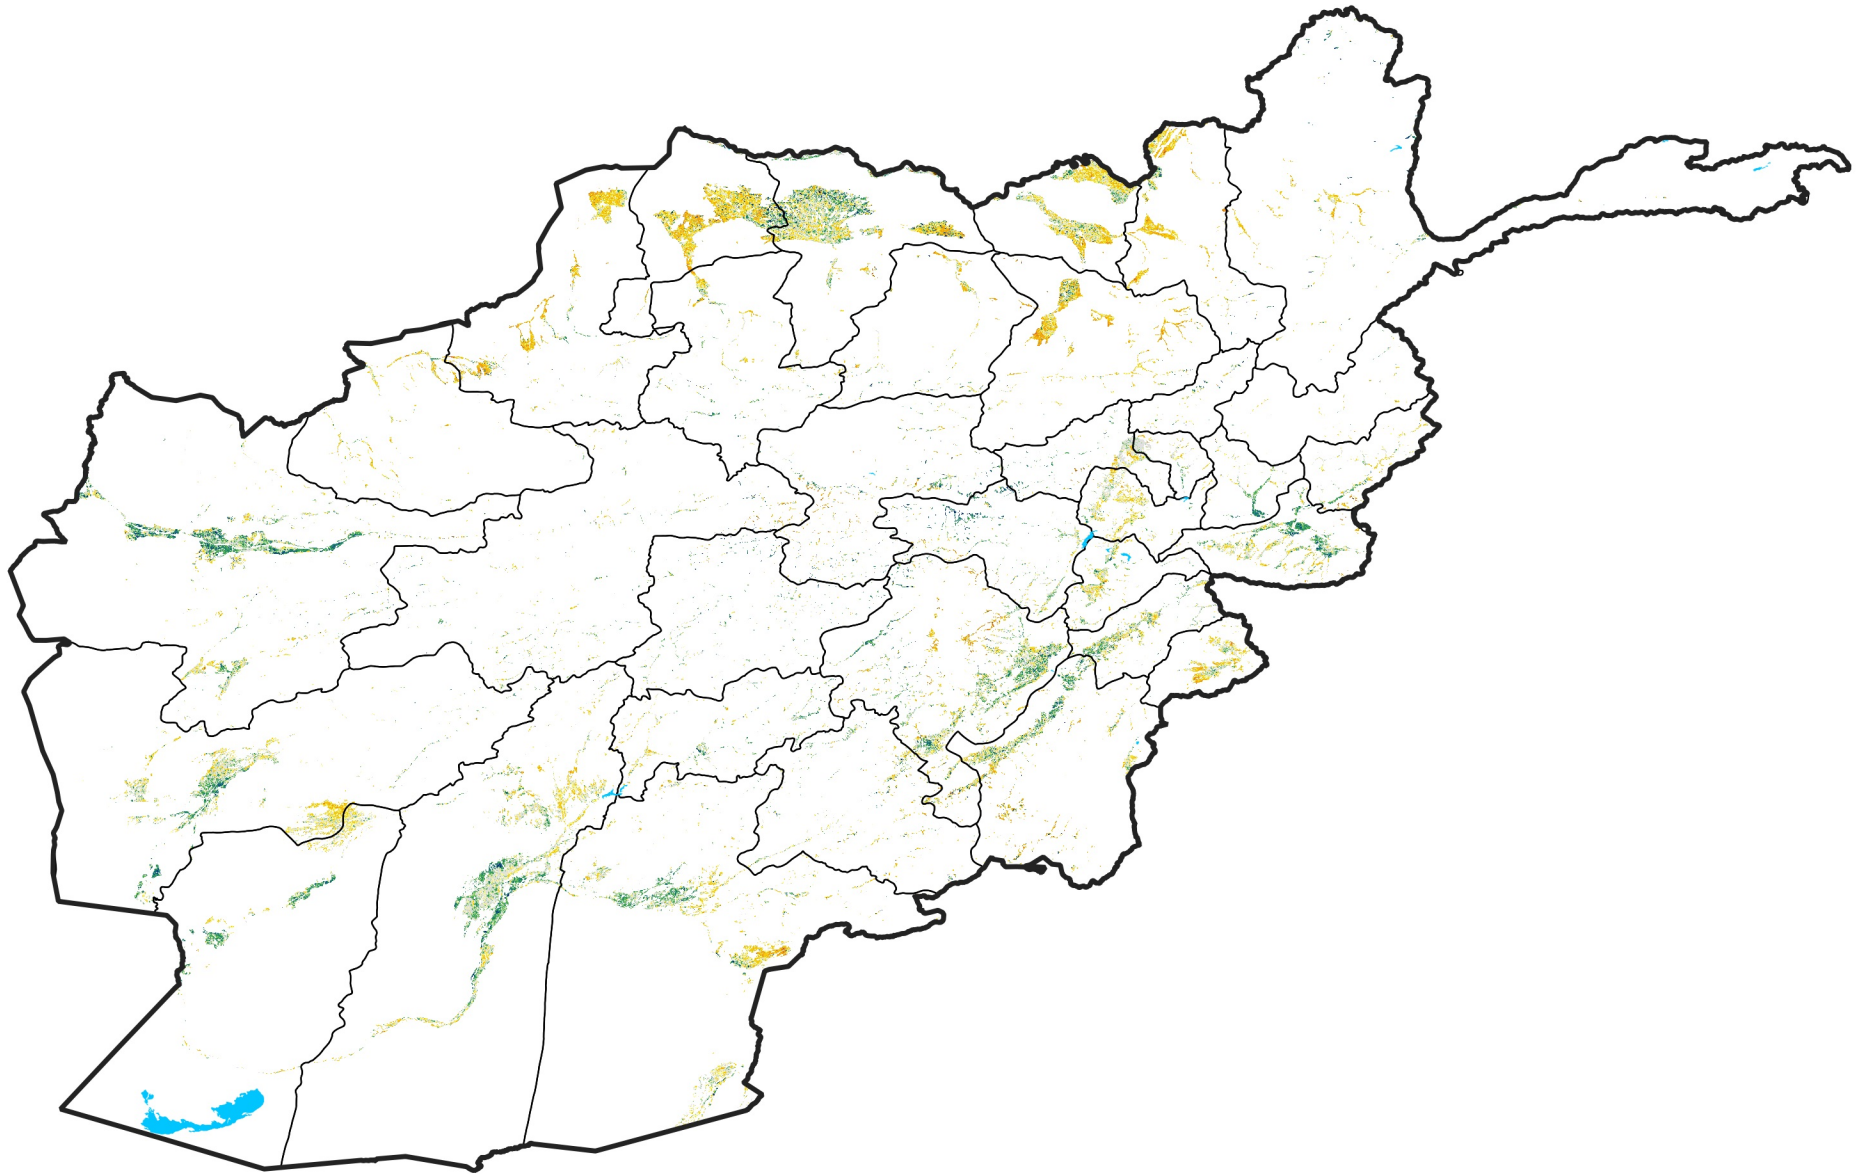

Afghanistan Irrigated Agricultural Areas

Percent of Mean NDVI

2017 / mean (2003 - 2022)

Period 33 / November 21 - 30, 2017

Percent of Normal