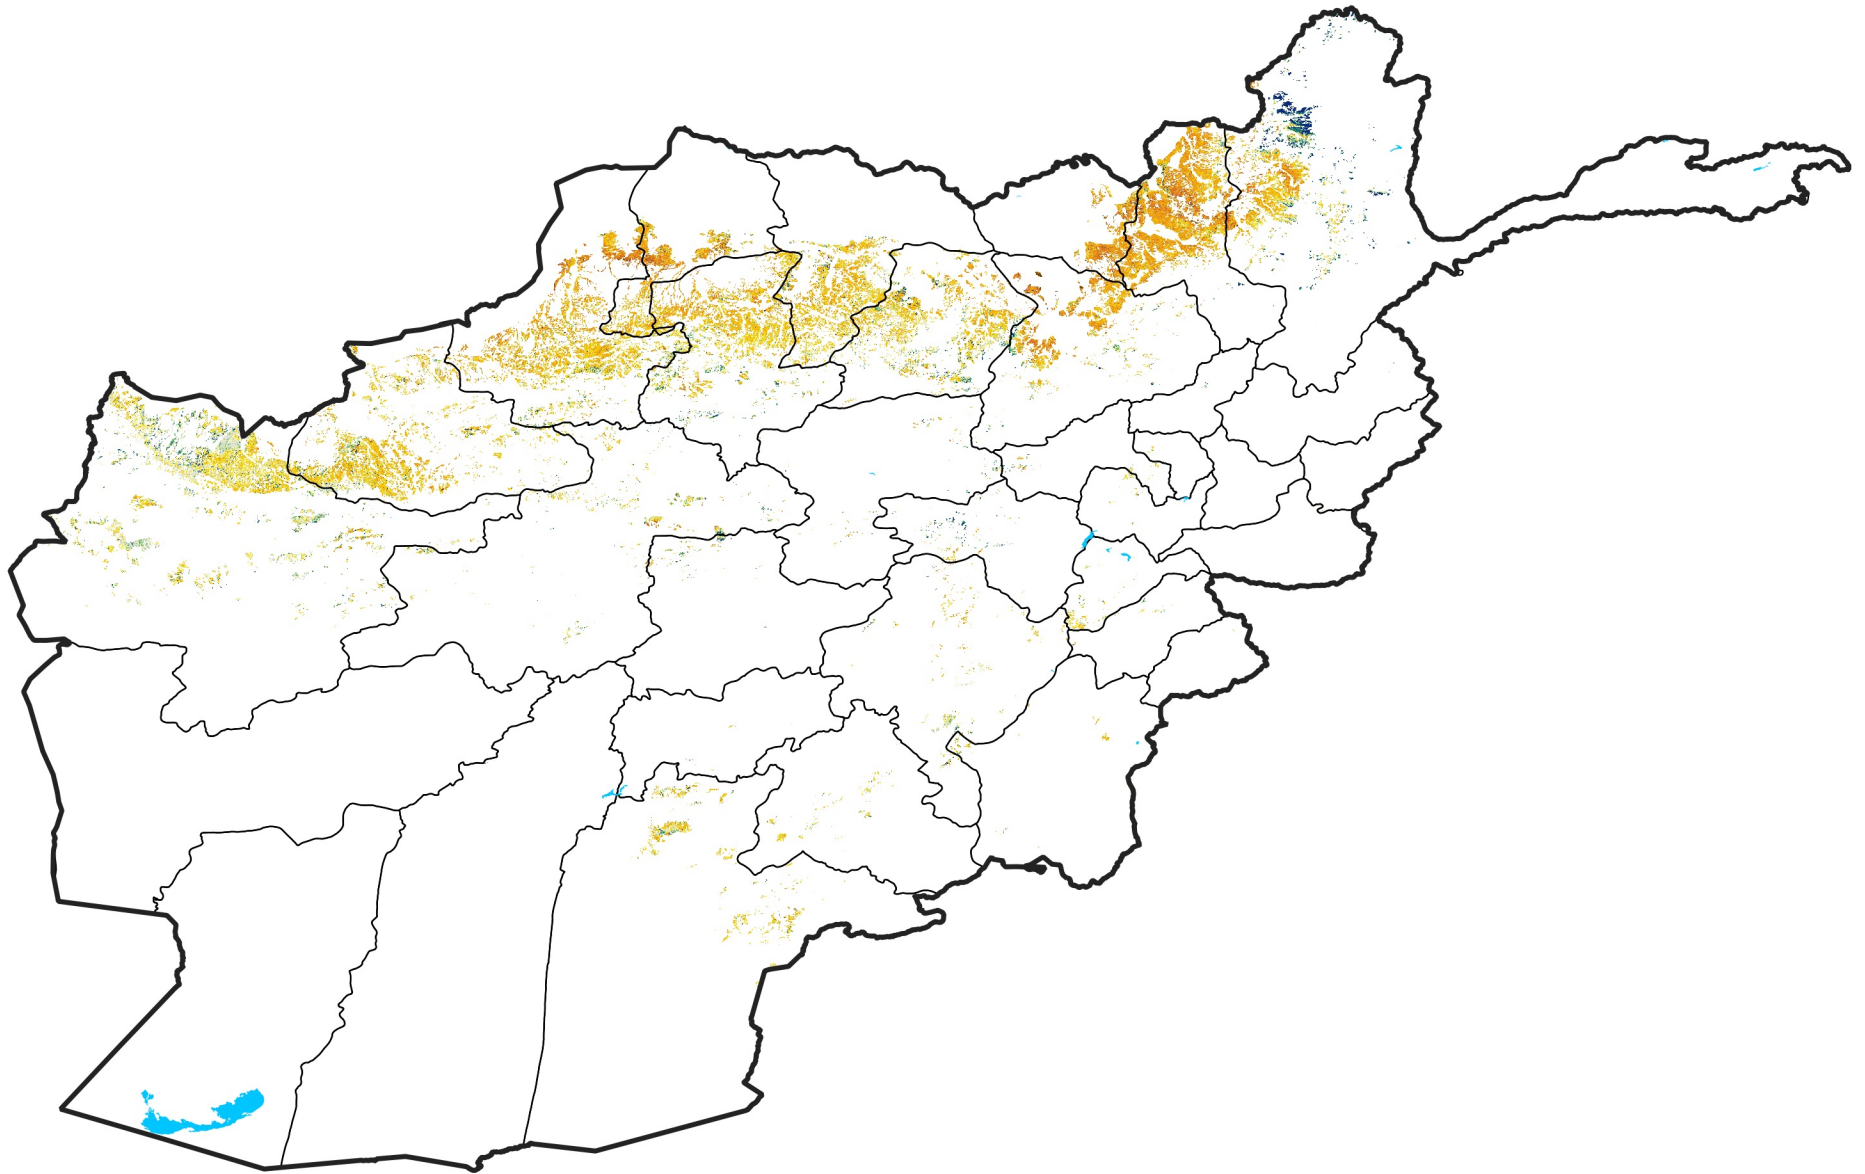

Afghanistan Rainfed Agricultural Areas

Percent of Mean NDVI

2017 / mean (2003 - 2022)

Period 33 / November 21 - 30, 2017

Percent of Normal