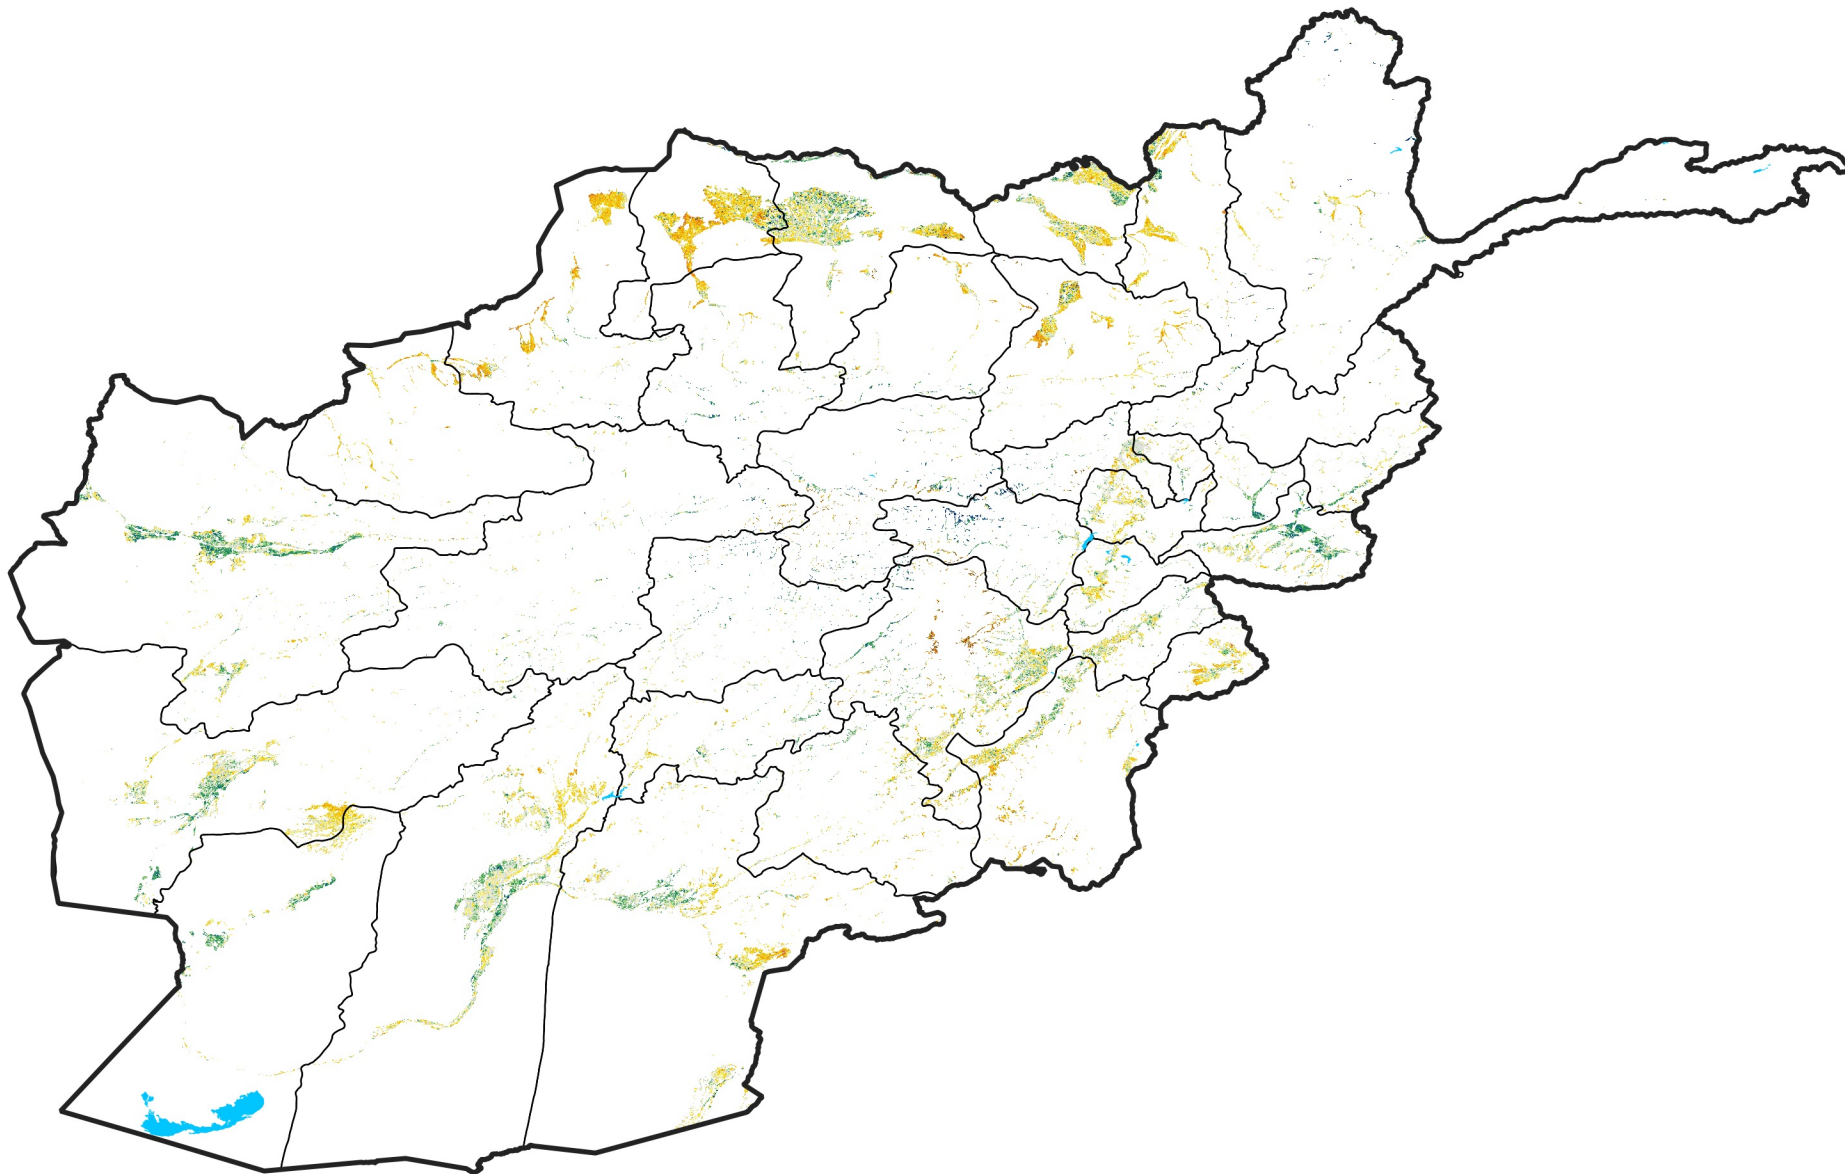

Afghanistan Irrigated Agricultural Areas

Percent of Mean NDVI

2017 / mean (2003 - 2022)

Period 34 / December 01 - 10, 2017

Percent of Normal