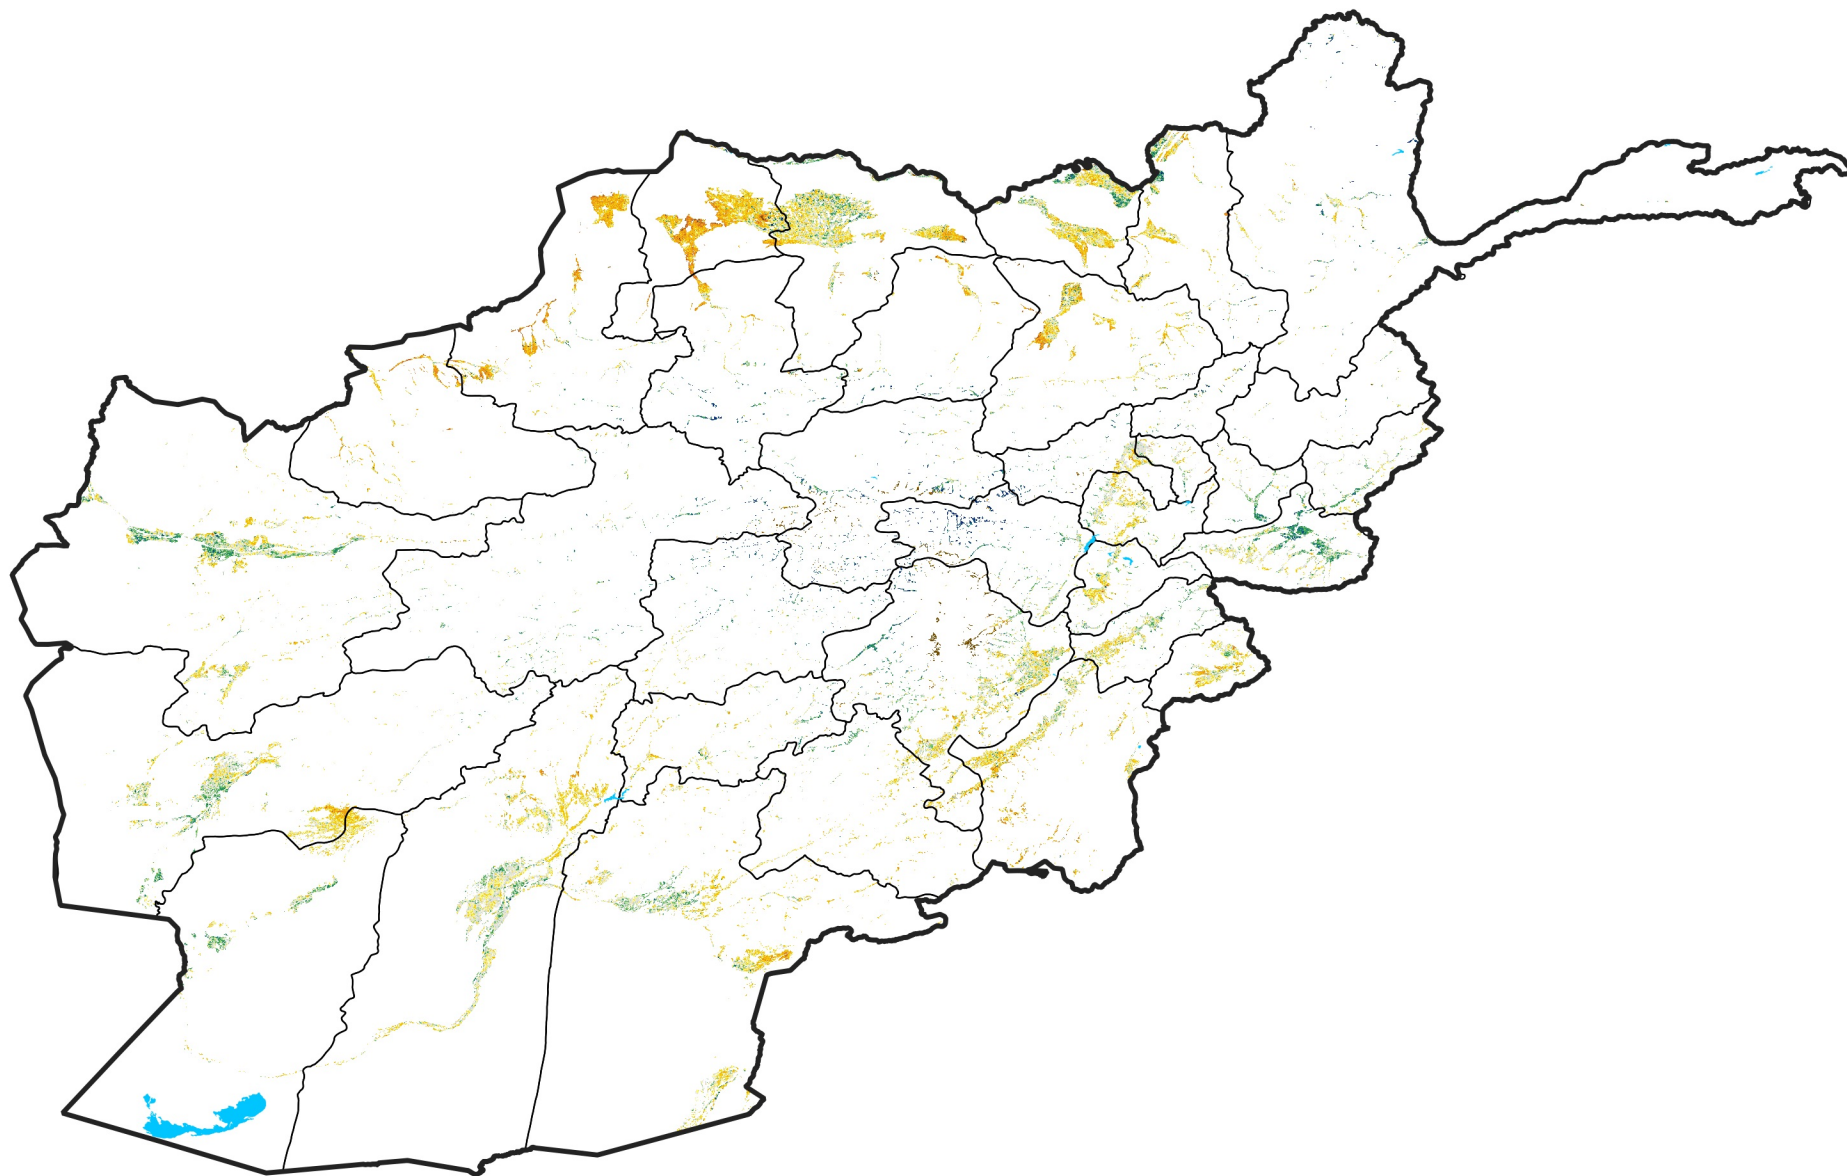

Afghanistan Irrigated Agricultural Areas

Percent of Mean NDVI

2017 / mean (2003 - 2022)

Period 35 / December 11 - 20, 2017

Percent of Normal