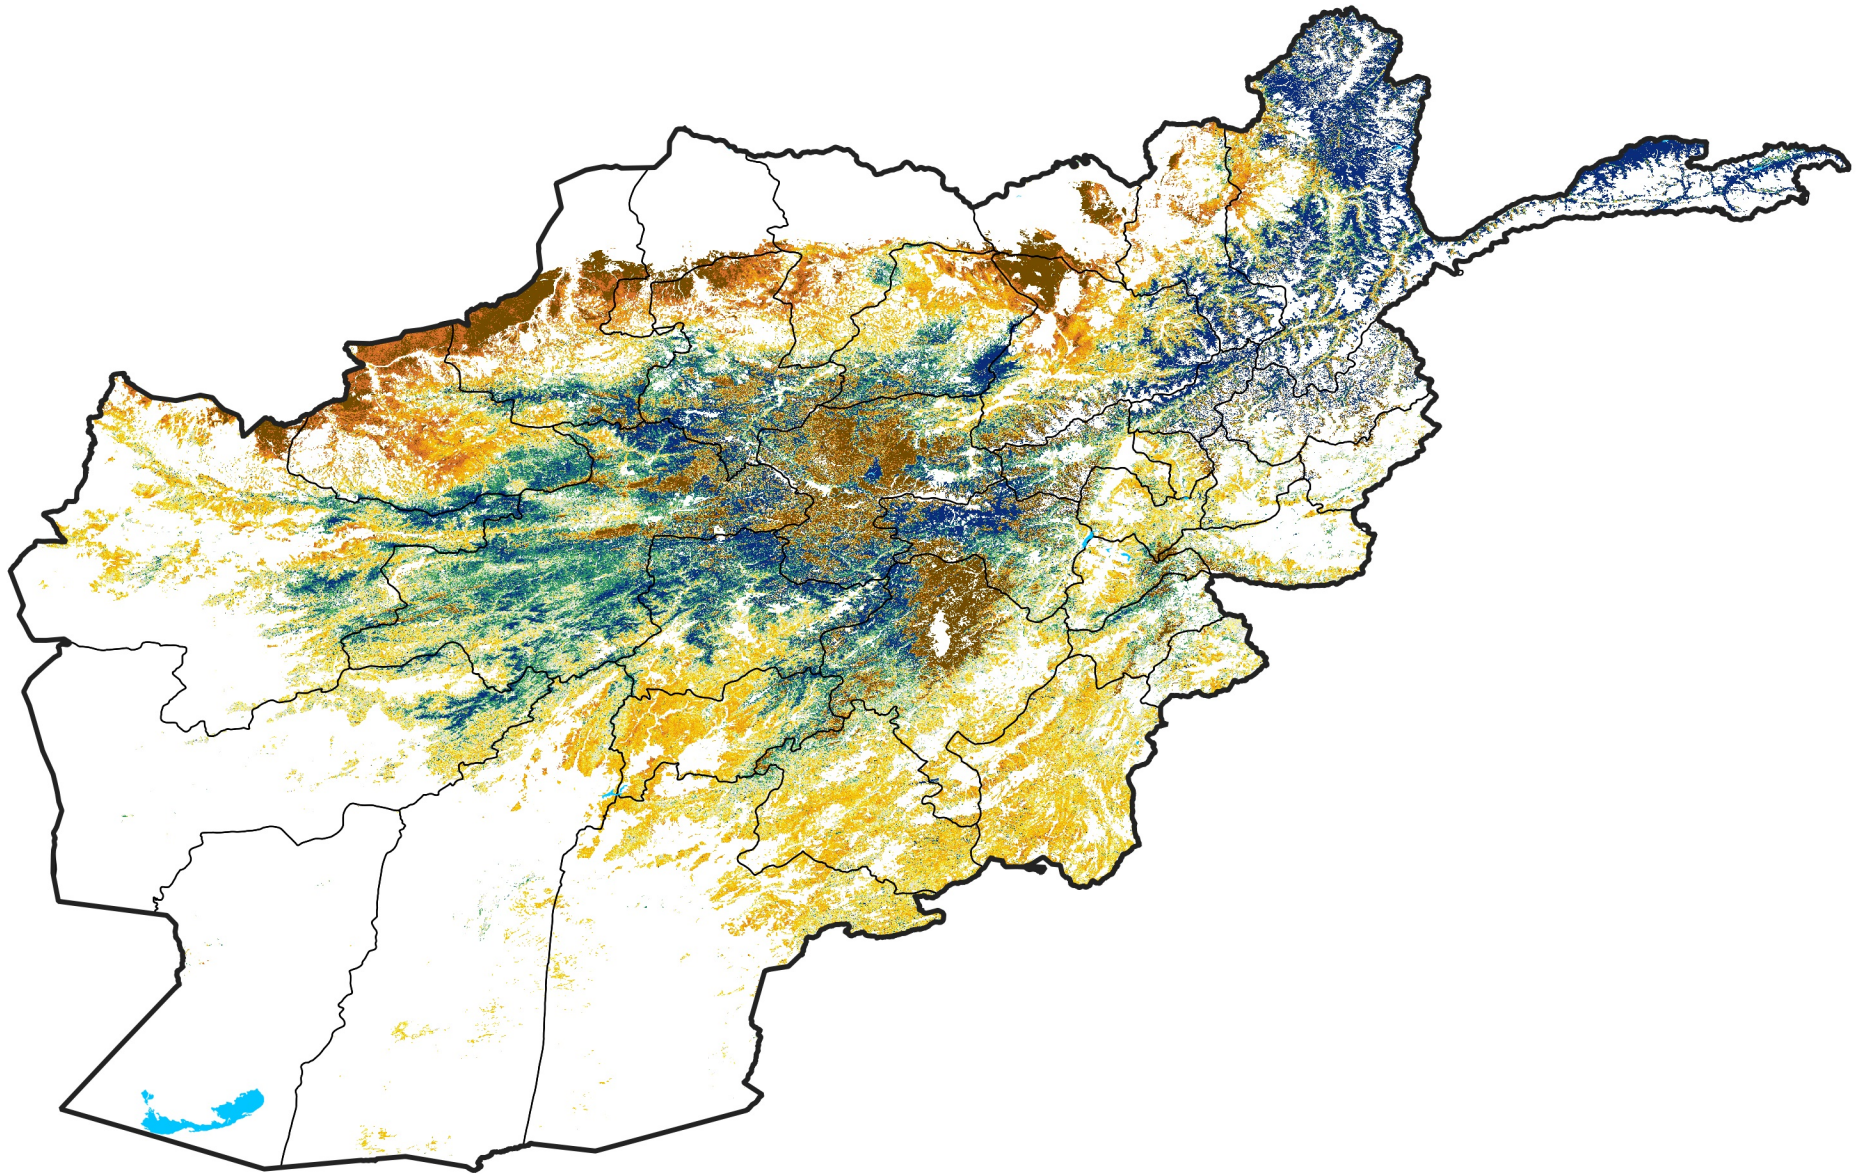

Afghanistan Rangeland Agricultural Areas

Percent of Mean NDVI

2017 / mean (2003 - 2022)

Period 35 / December 11 - 20, 2017

Percent of Normal