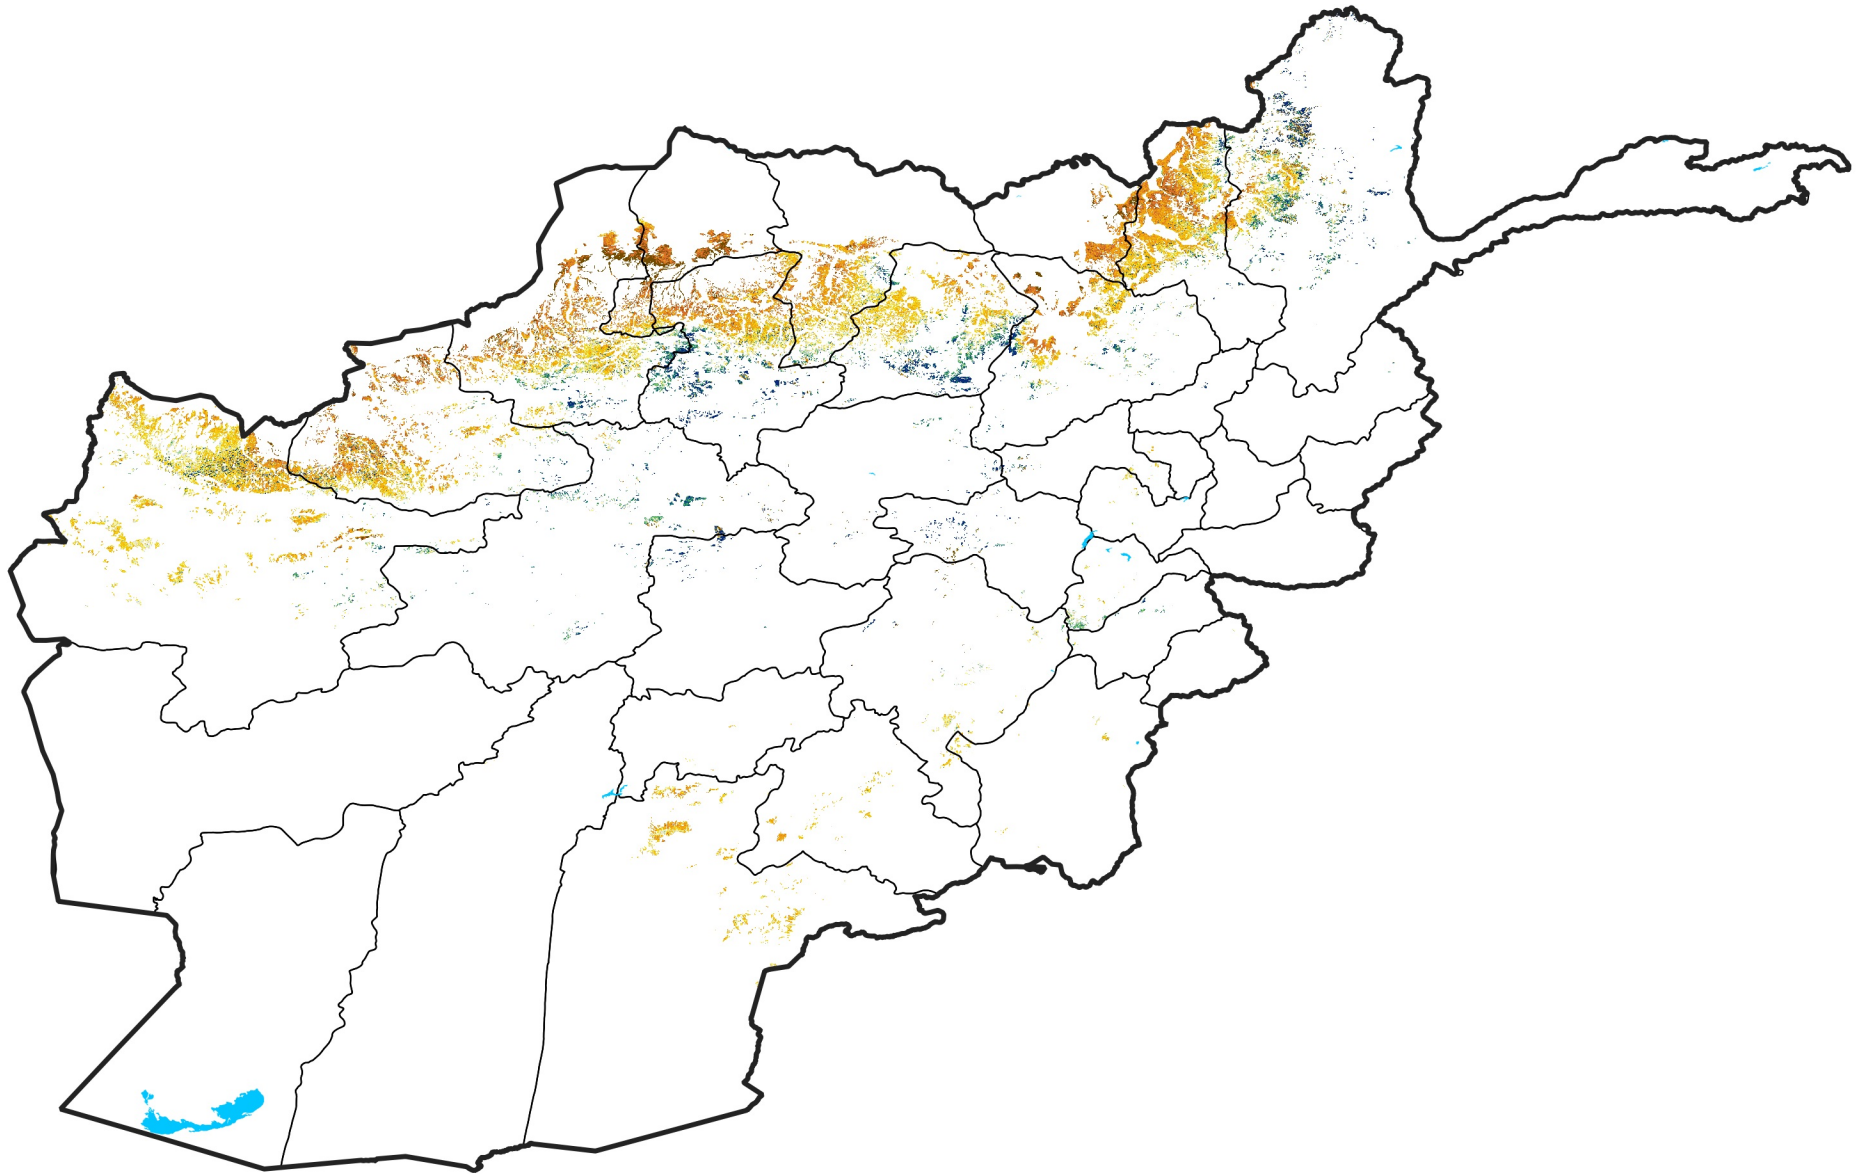

Afghanistan Rainfed Agricultural Areas

Percent of Mean NDVI

2017 / mean (2003 - 2022)

Period 36 / December 21 - 31, 2017

Percent of Normal