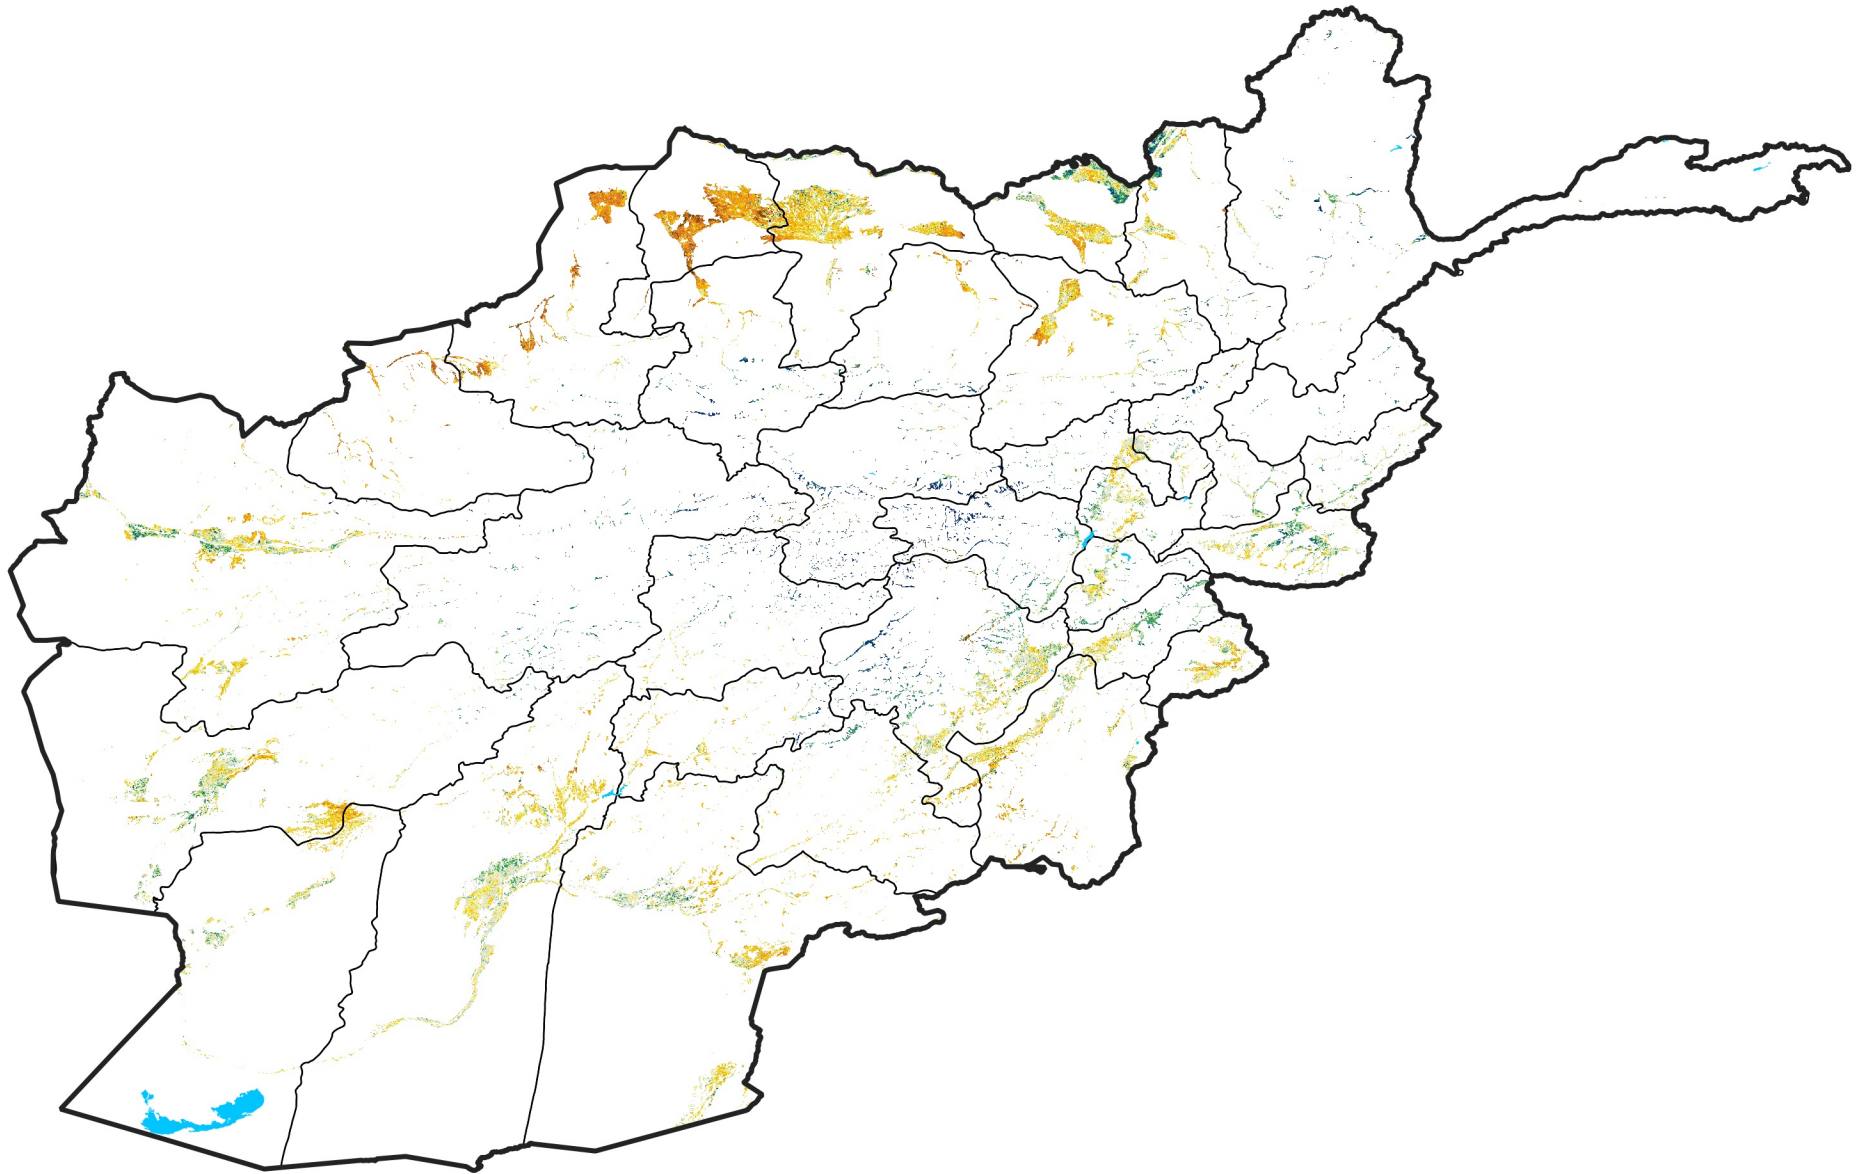

Afghanistan Irrigated Agricultural Areas

Percent of Mean NDVI

2018 / mean (2003 - 2022)

Period 01 / January 01 - 10, 2018

Percent of Normal