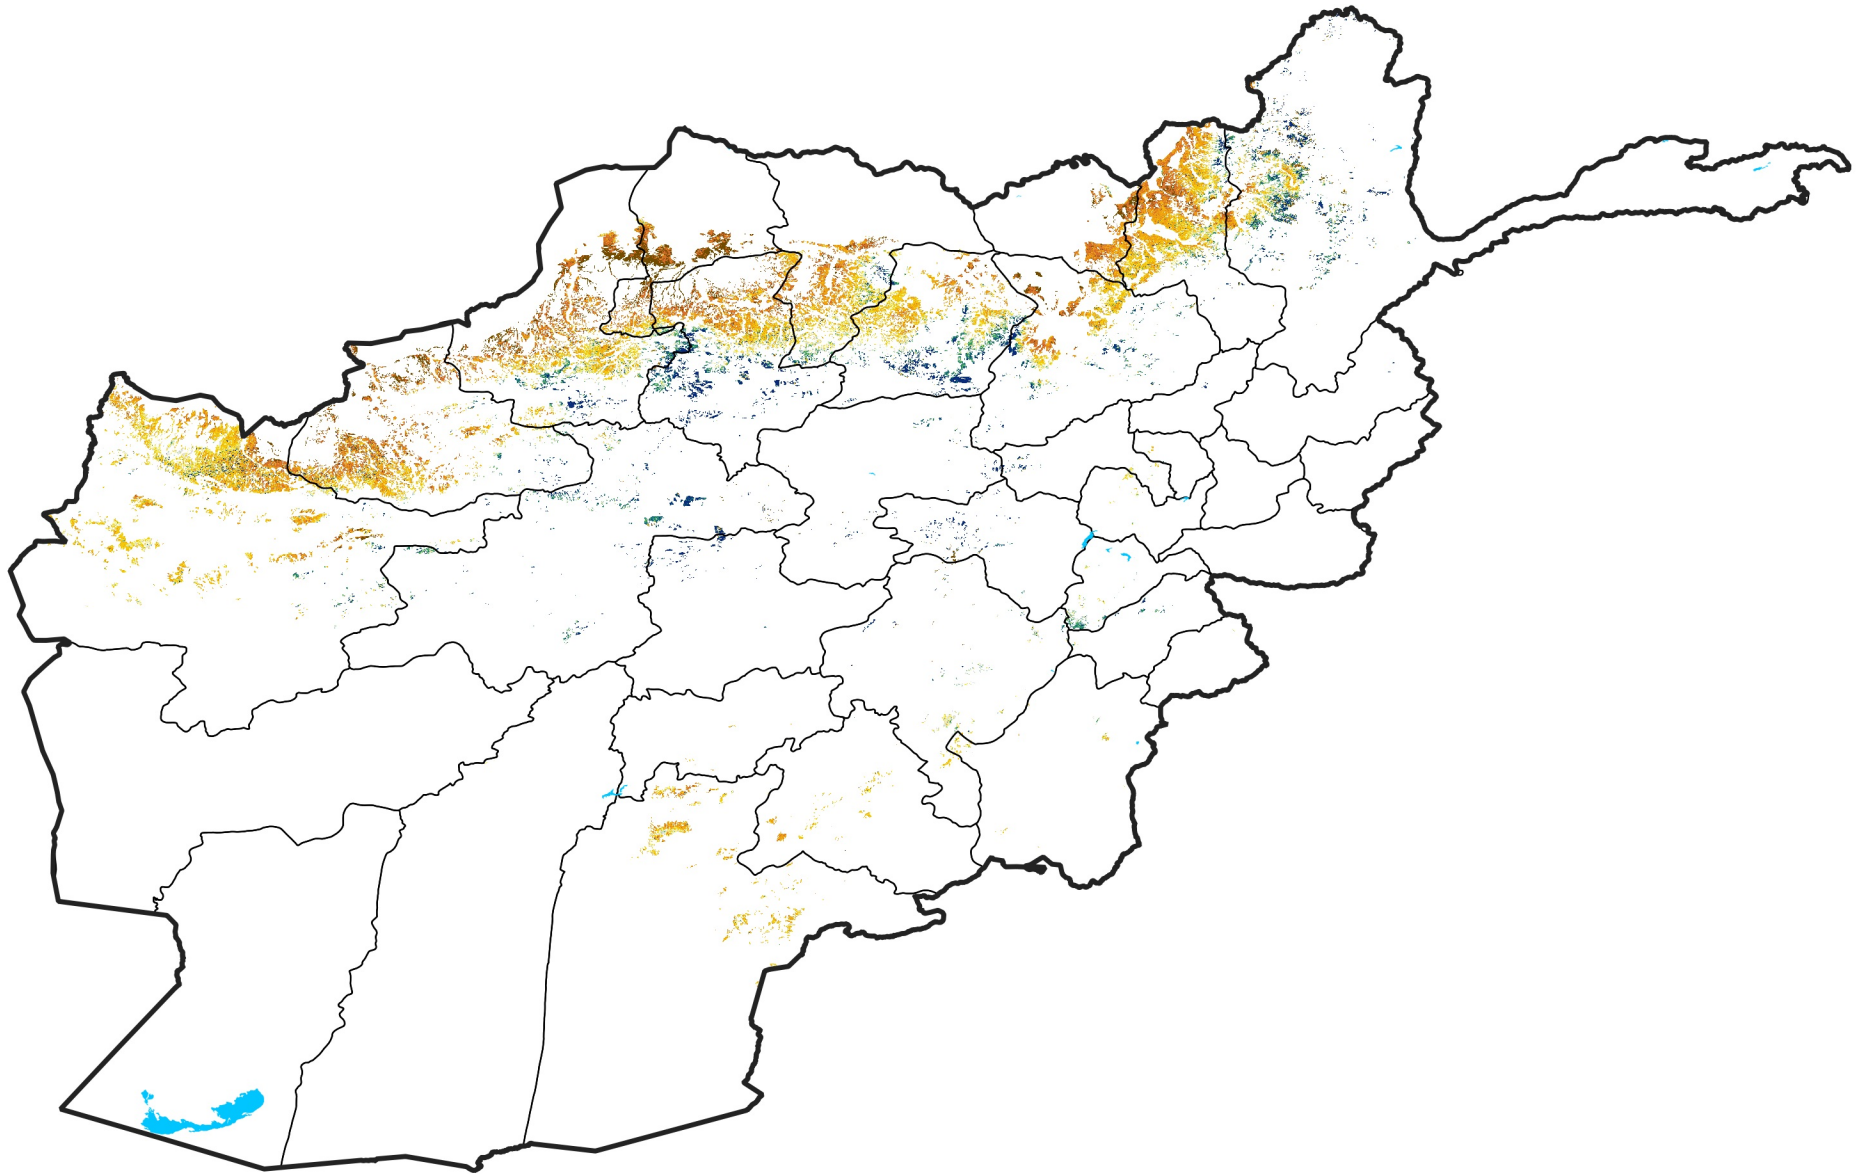

Afghanistan Rainfed Agricultural Areas

Percent of Mean NDVI

2018 / mean (2003 - 2022)

Period 01 / January 01 - 10, 2018

Percent of Normal