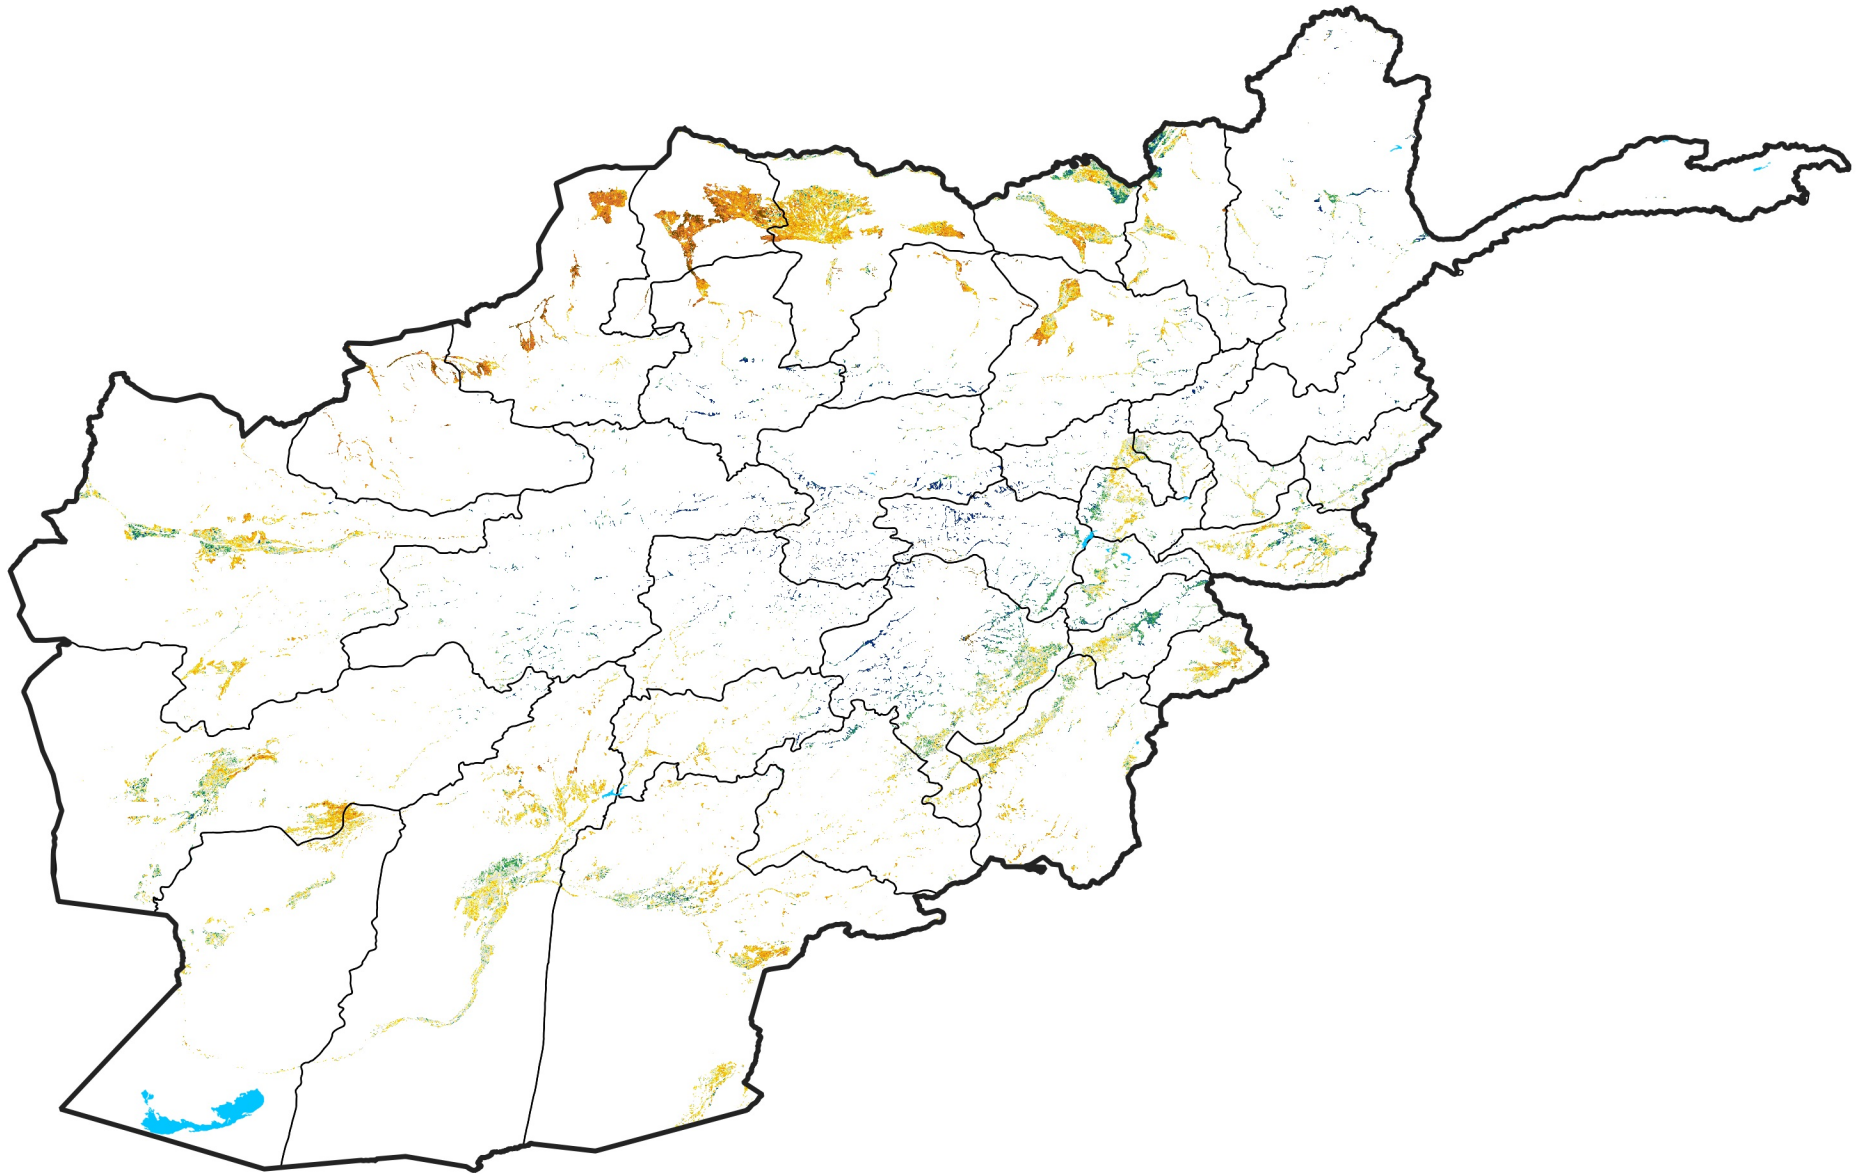

Afghanistan Irrigated Agricultural Areas

Percent of Mean NDVI

2018 / mean (2003 - 2022)

Period 02 / January 11 - 20, 2018

Percent of Normal