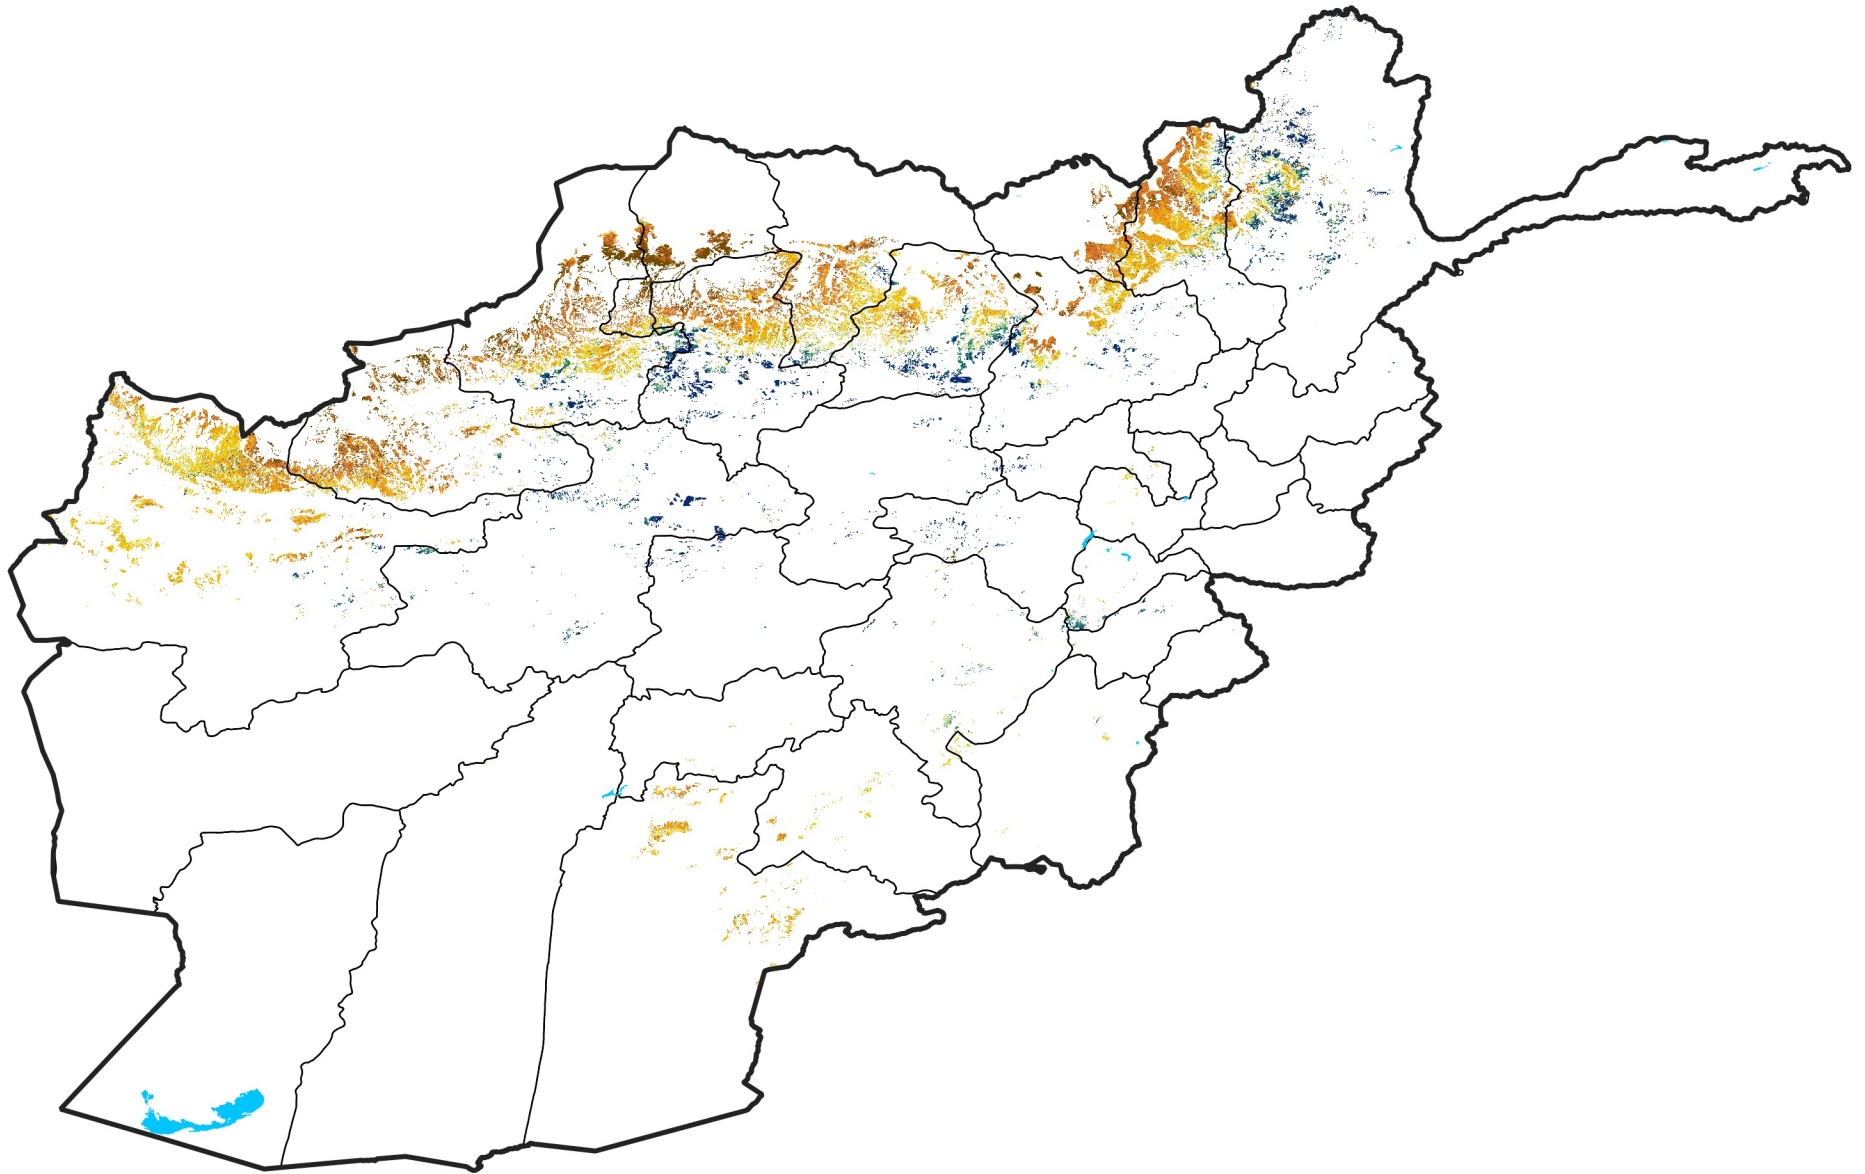

Afghanistan Rainfed Agricultural Areas

Percent of Mean NDVI

2018 / mean (2003 - 2022)

Period 02 / January 11 - 20, 2018

Percent of Normal