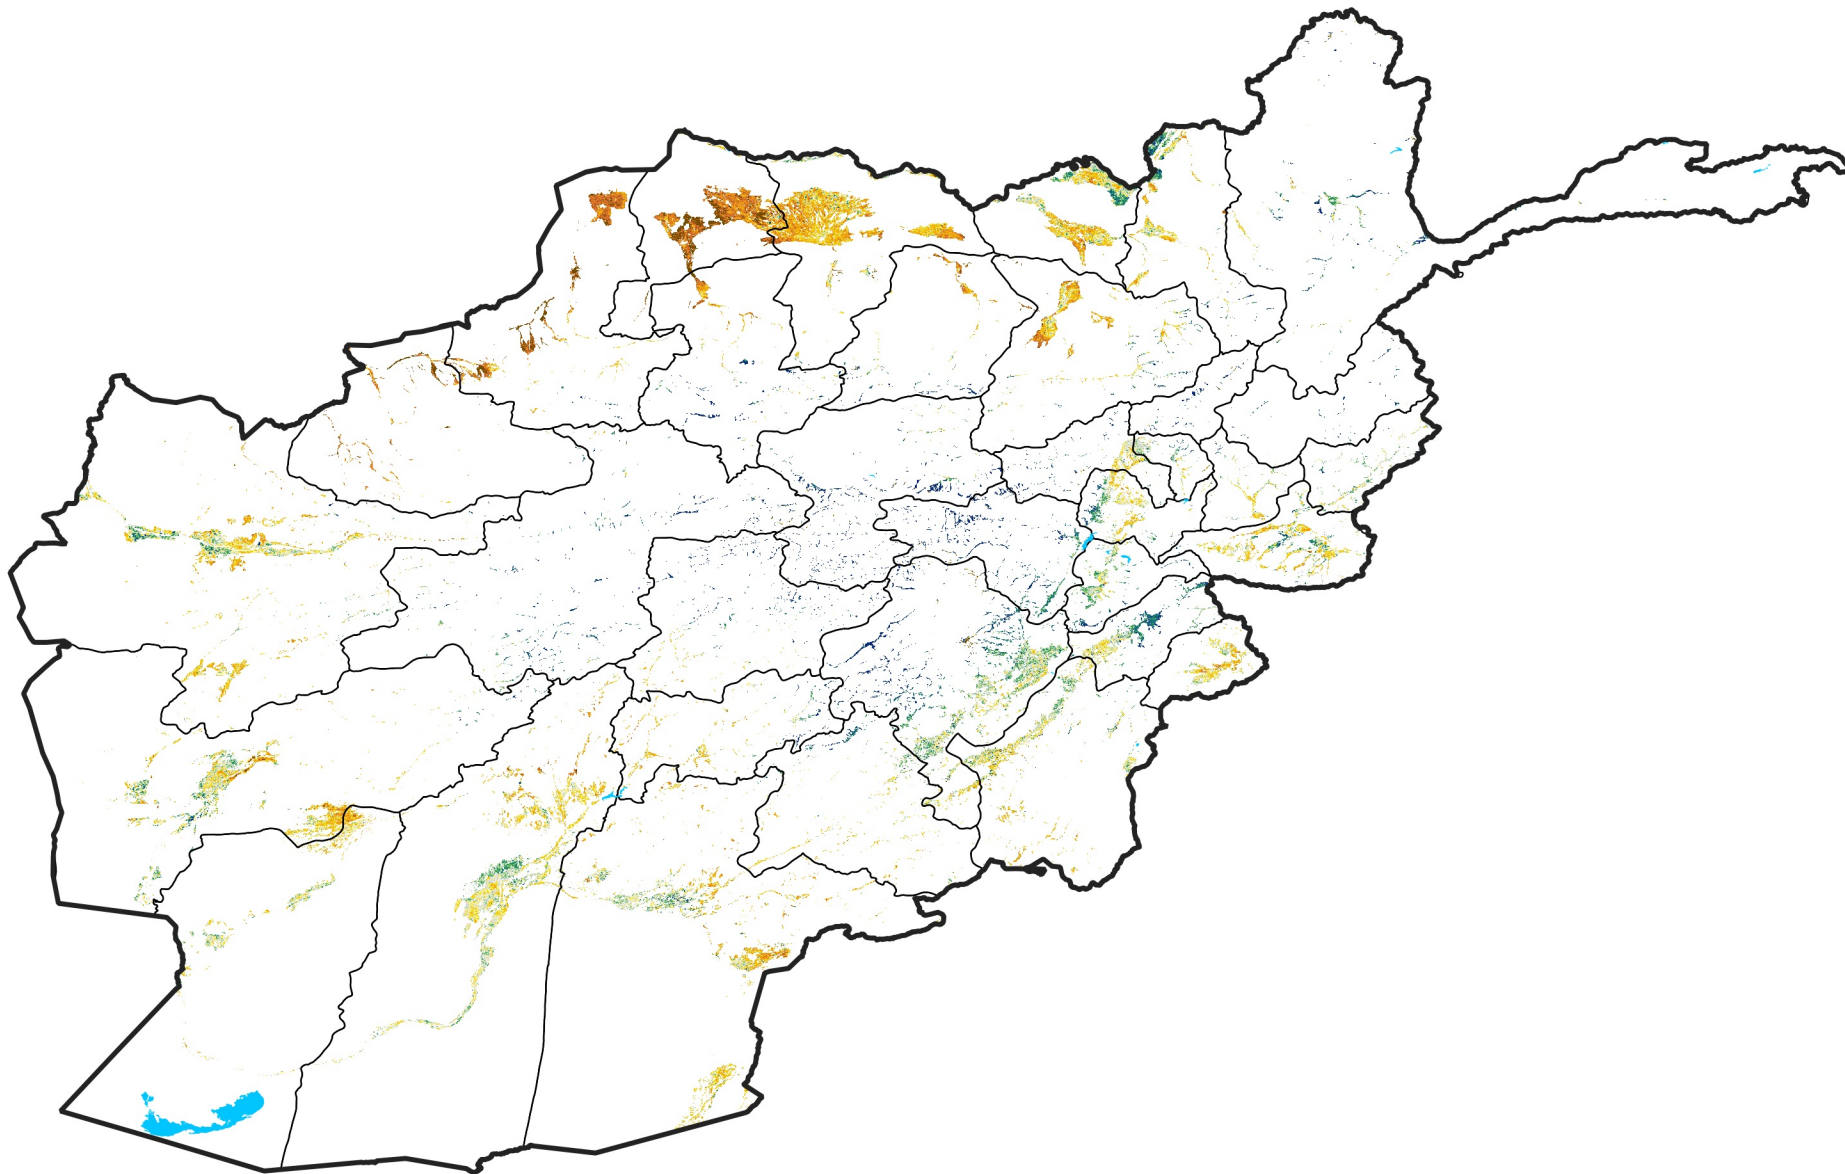

Afghanistan Irrigated Agricultural Areas

Percent of Mean NDVI

2018 / mean (2003 - 2022)

Period 03 / January 21 - 31, 2018

Percent of Normal