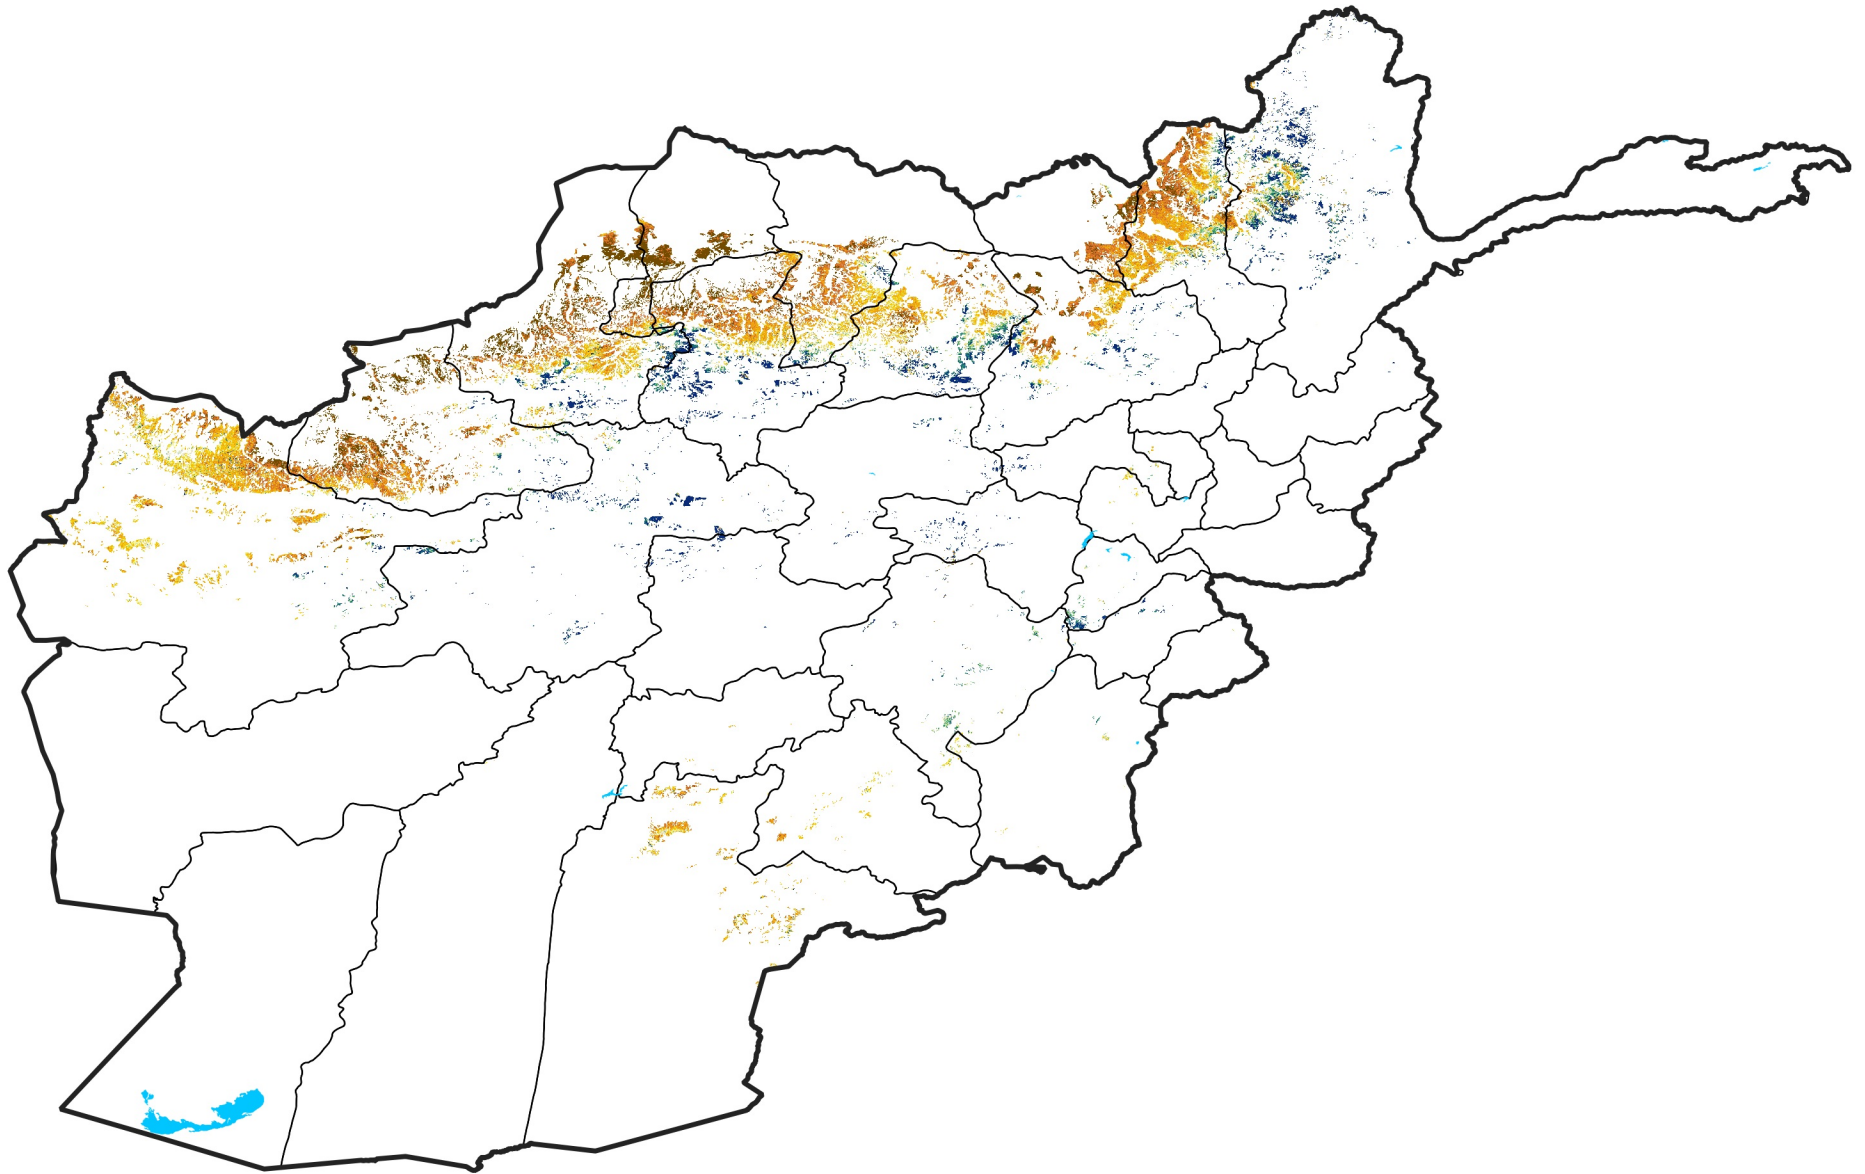

Afghanistan Rainfed Agricultural Areas

Percent of Mean NDVI

2018 / mean (2003 - 2022)

Period 03 / January 21 - 31, 2018

Percent of Normal