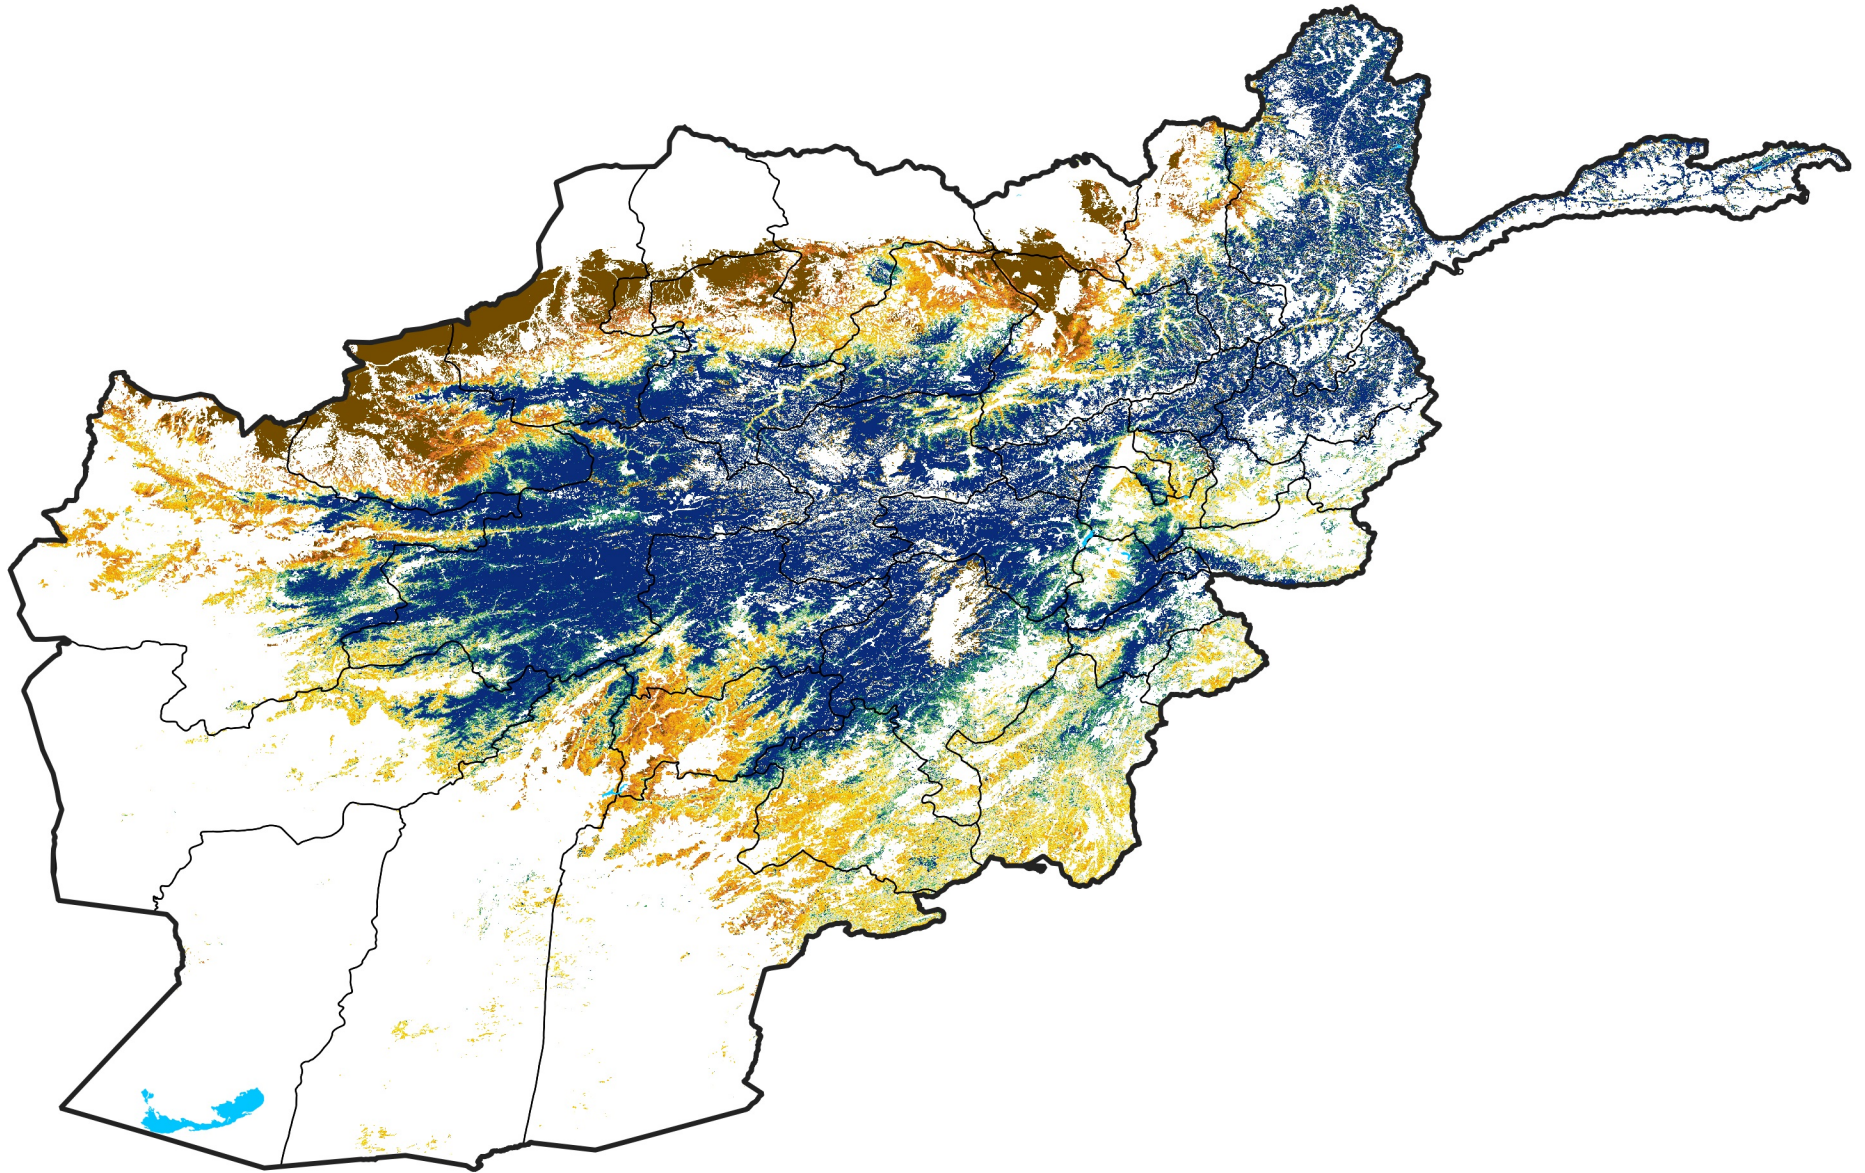

Afghanistan Rangeland Agricultural Areas

Percent of Mean NDVI

2018 / mean (2003 - 2022)

Period 03 / January 21 - 31, 2018

Percent of Normal