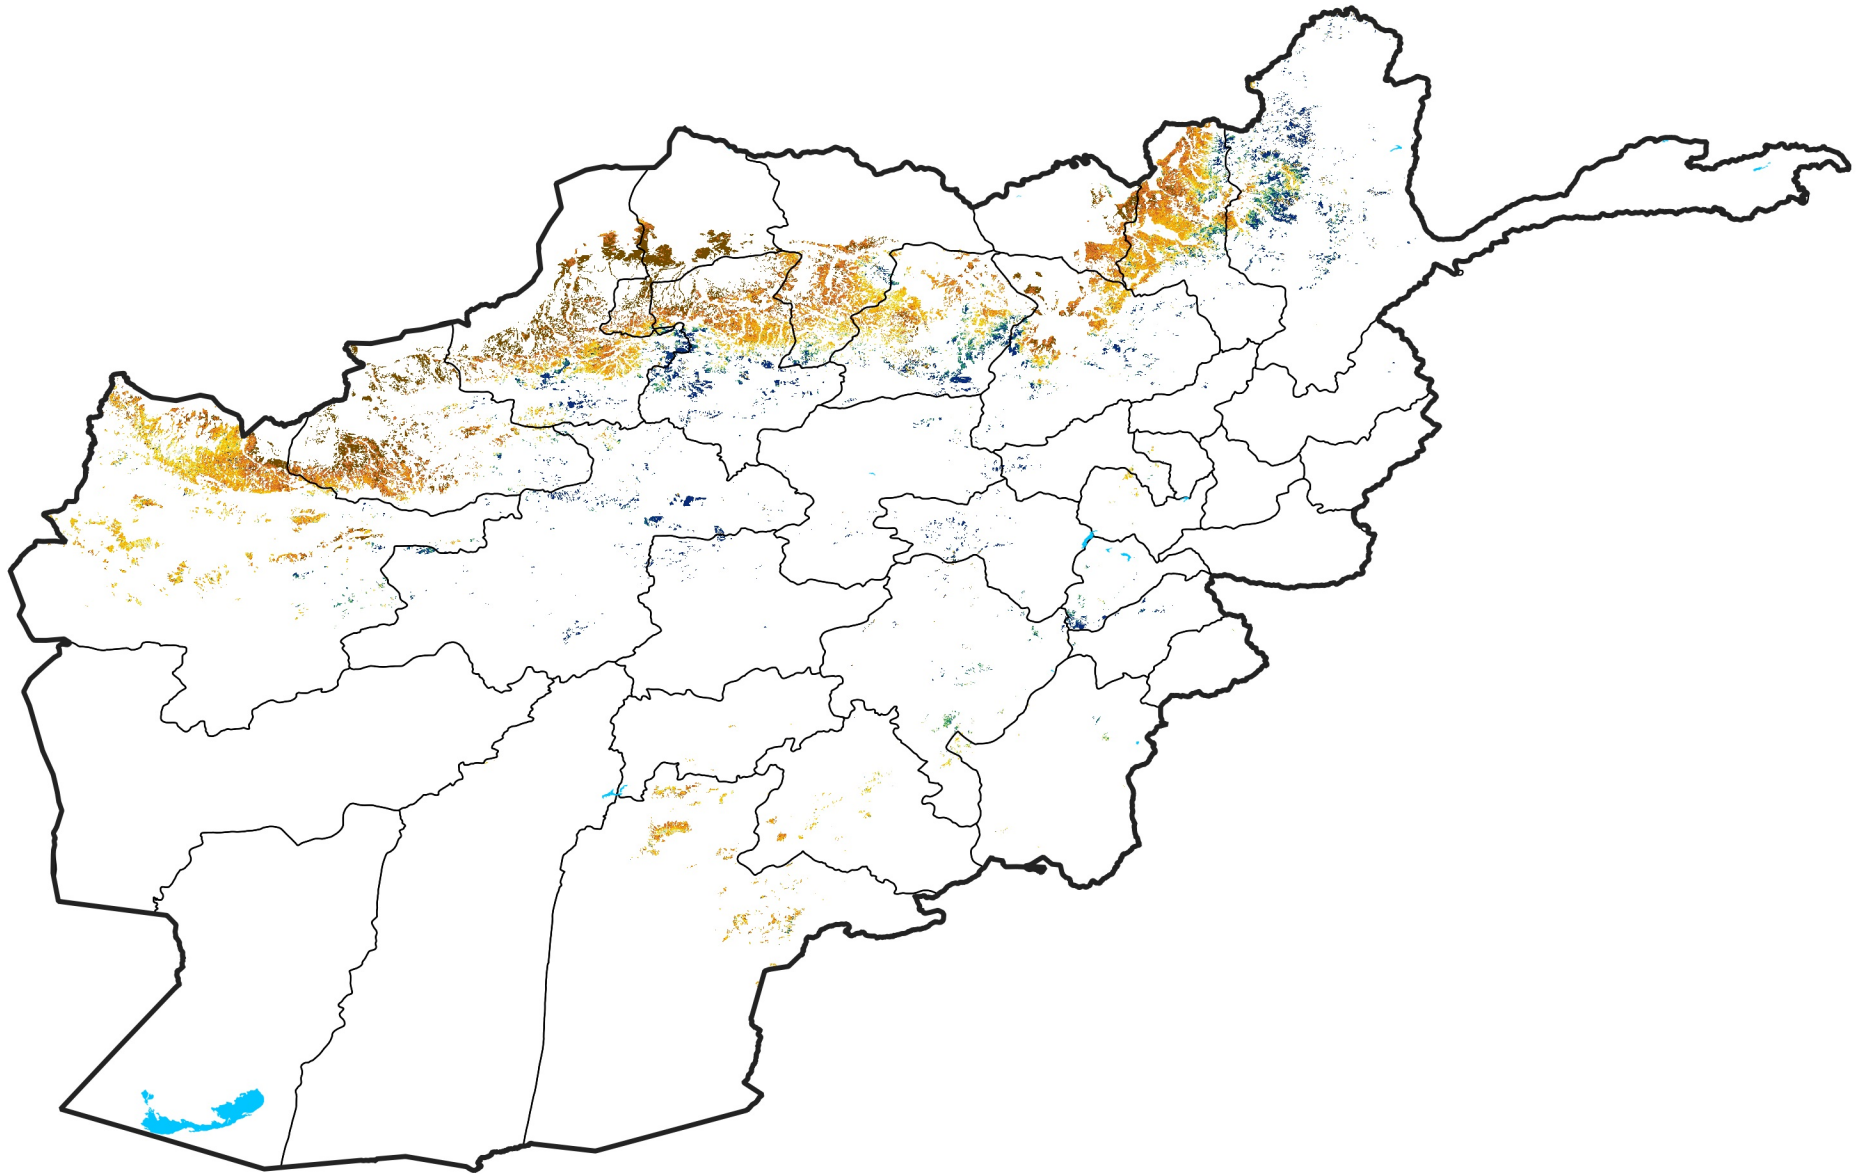

Afghanistan Rainfed Agricultural Areas

Percent of Mean NDVI

2018 / mean (2003 - 2022)

Period 04 / February 01 - 10, 2018

Percent of Normal