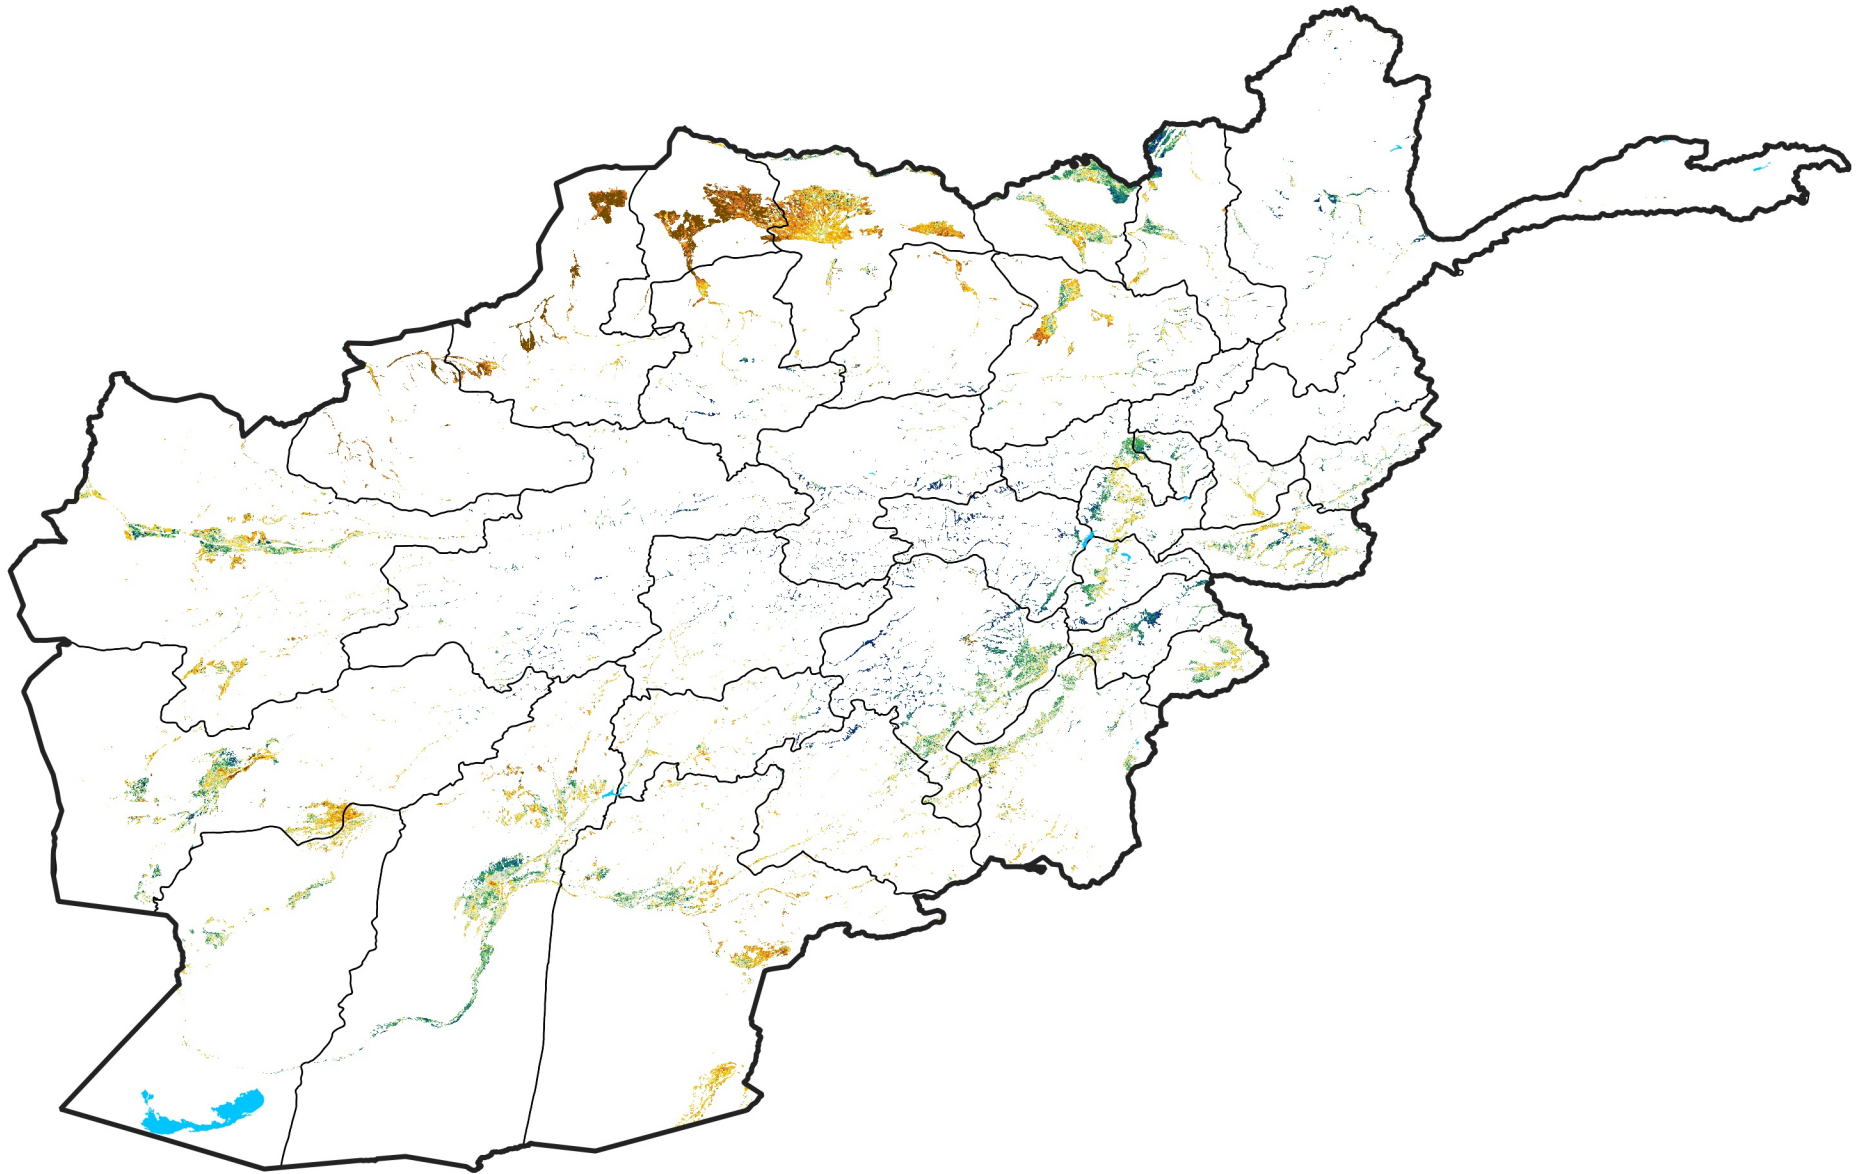

Afghanistan Irrigated Agricultural Areas

Percent of Mean NDVI

2018 / mean (2003 - 2022)

Period 05 / February 11 - 20, 2018

Percent of Normal