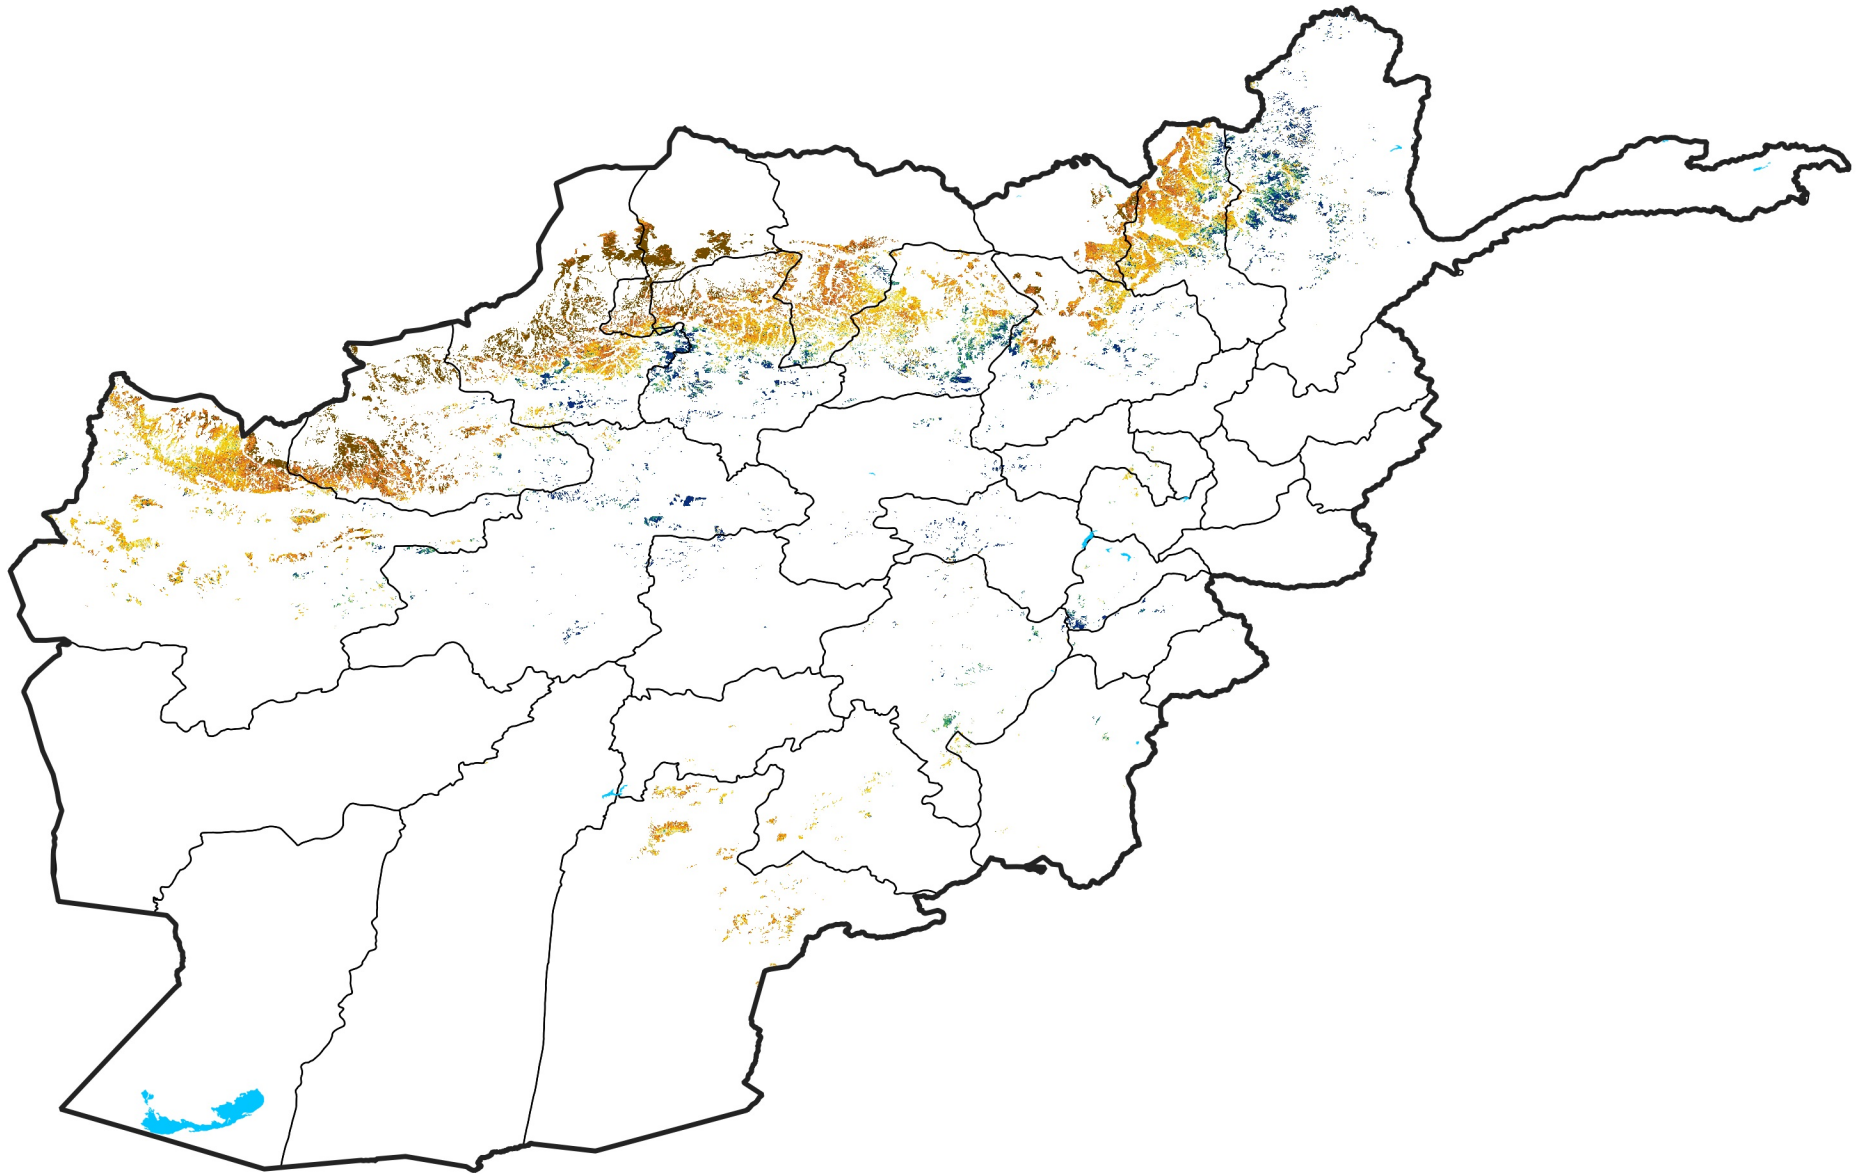

Afghanistan Rainfed Agricultural Areas

Percent of Mean NDVI

2018 / mean (2003 - 2022)

Period 05 / February 11 - 20, 2018

Percent of Normal