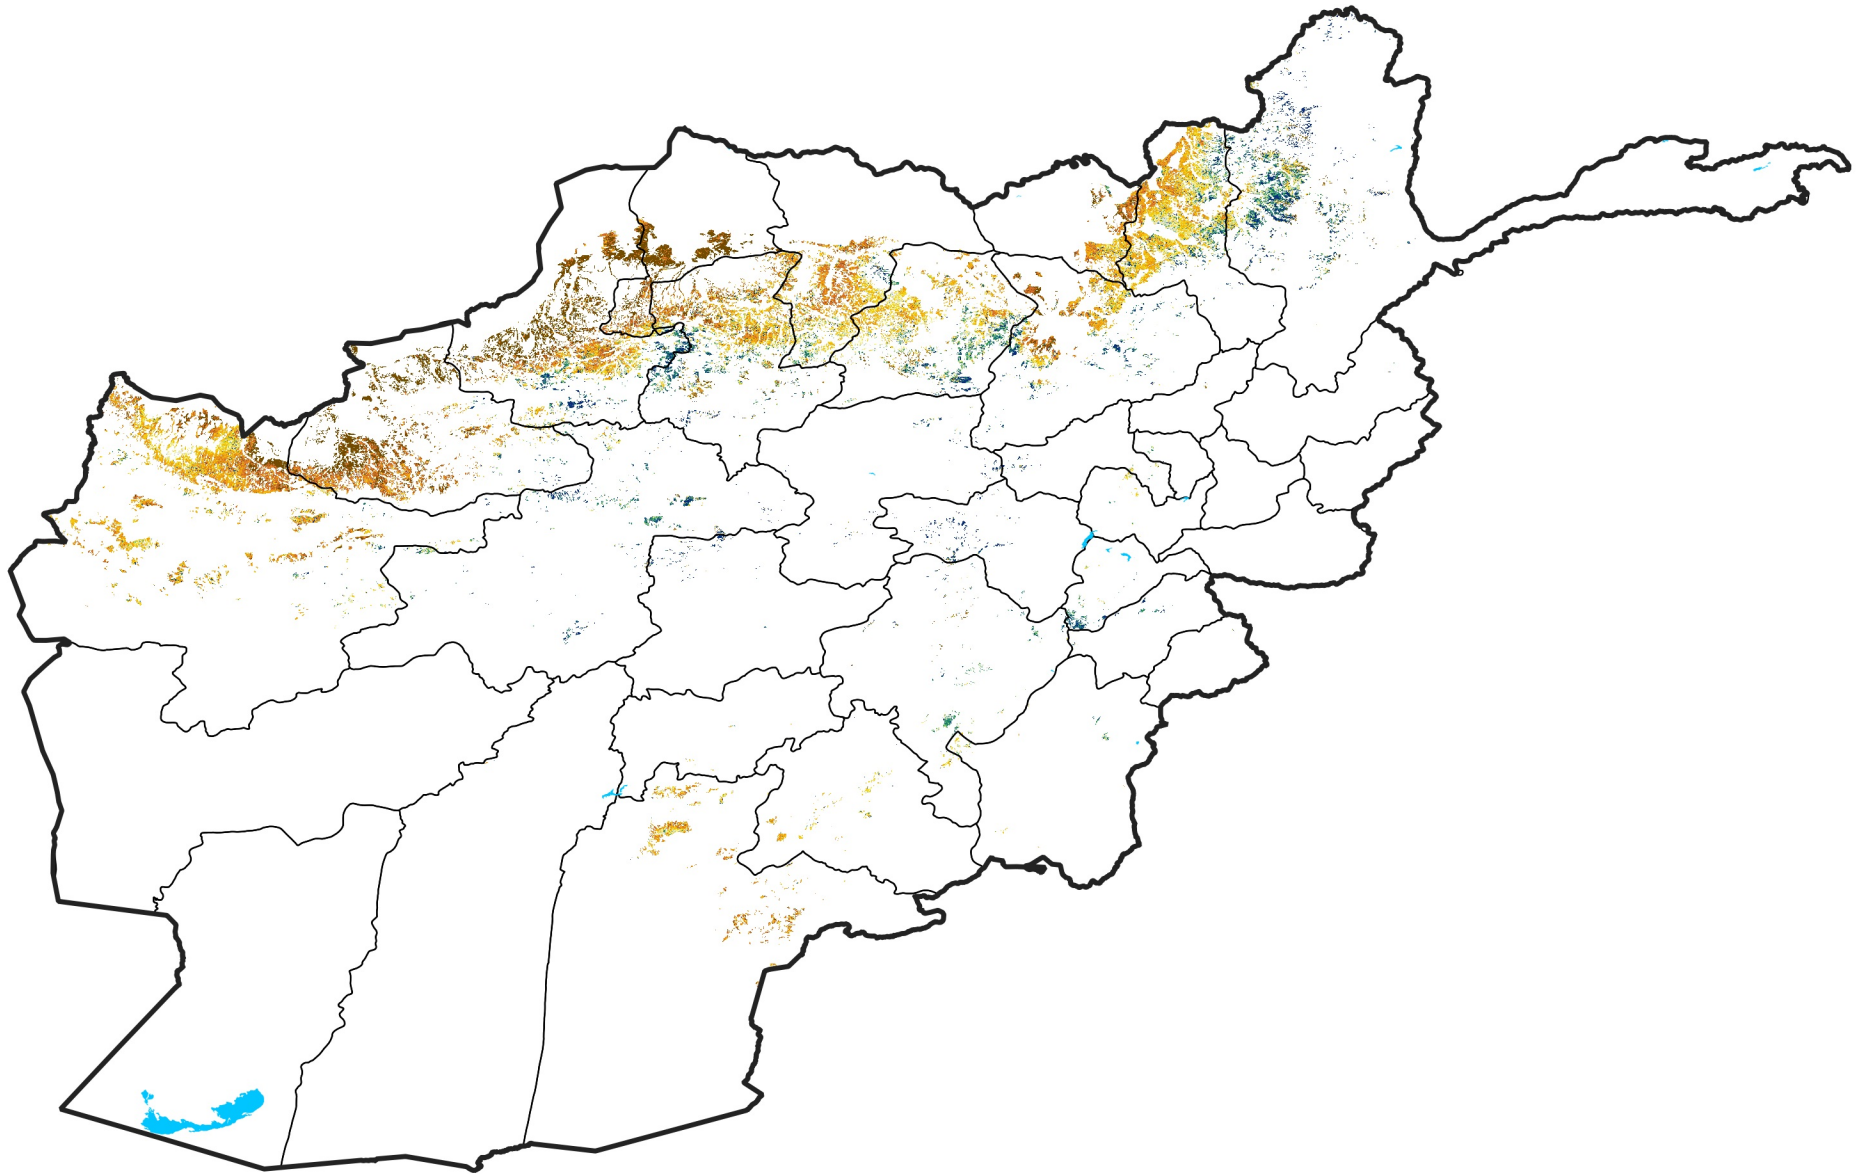

Afghanistan Rainfed Agricultural Areas

Percent of Mean NDVI

2018 / mean (2003 - 2022)

Period 06 / February 21 - 28, 2018

Percent of Normal