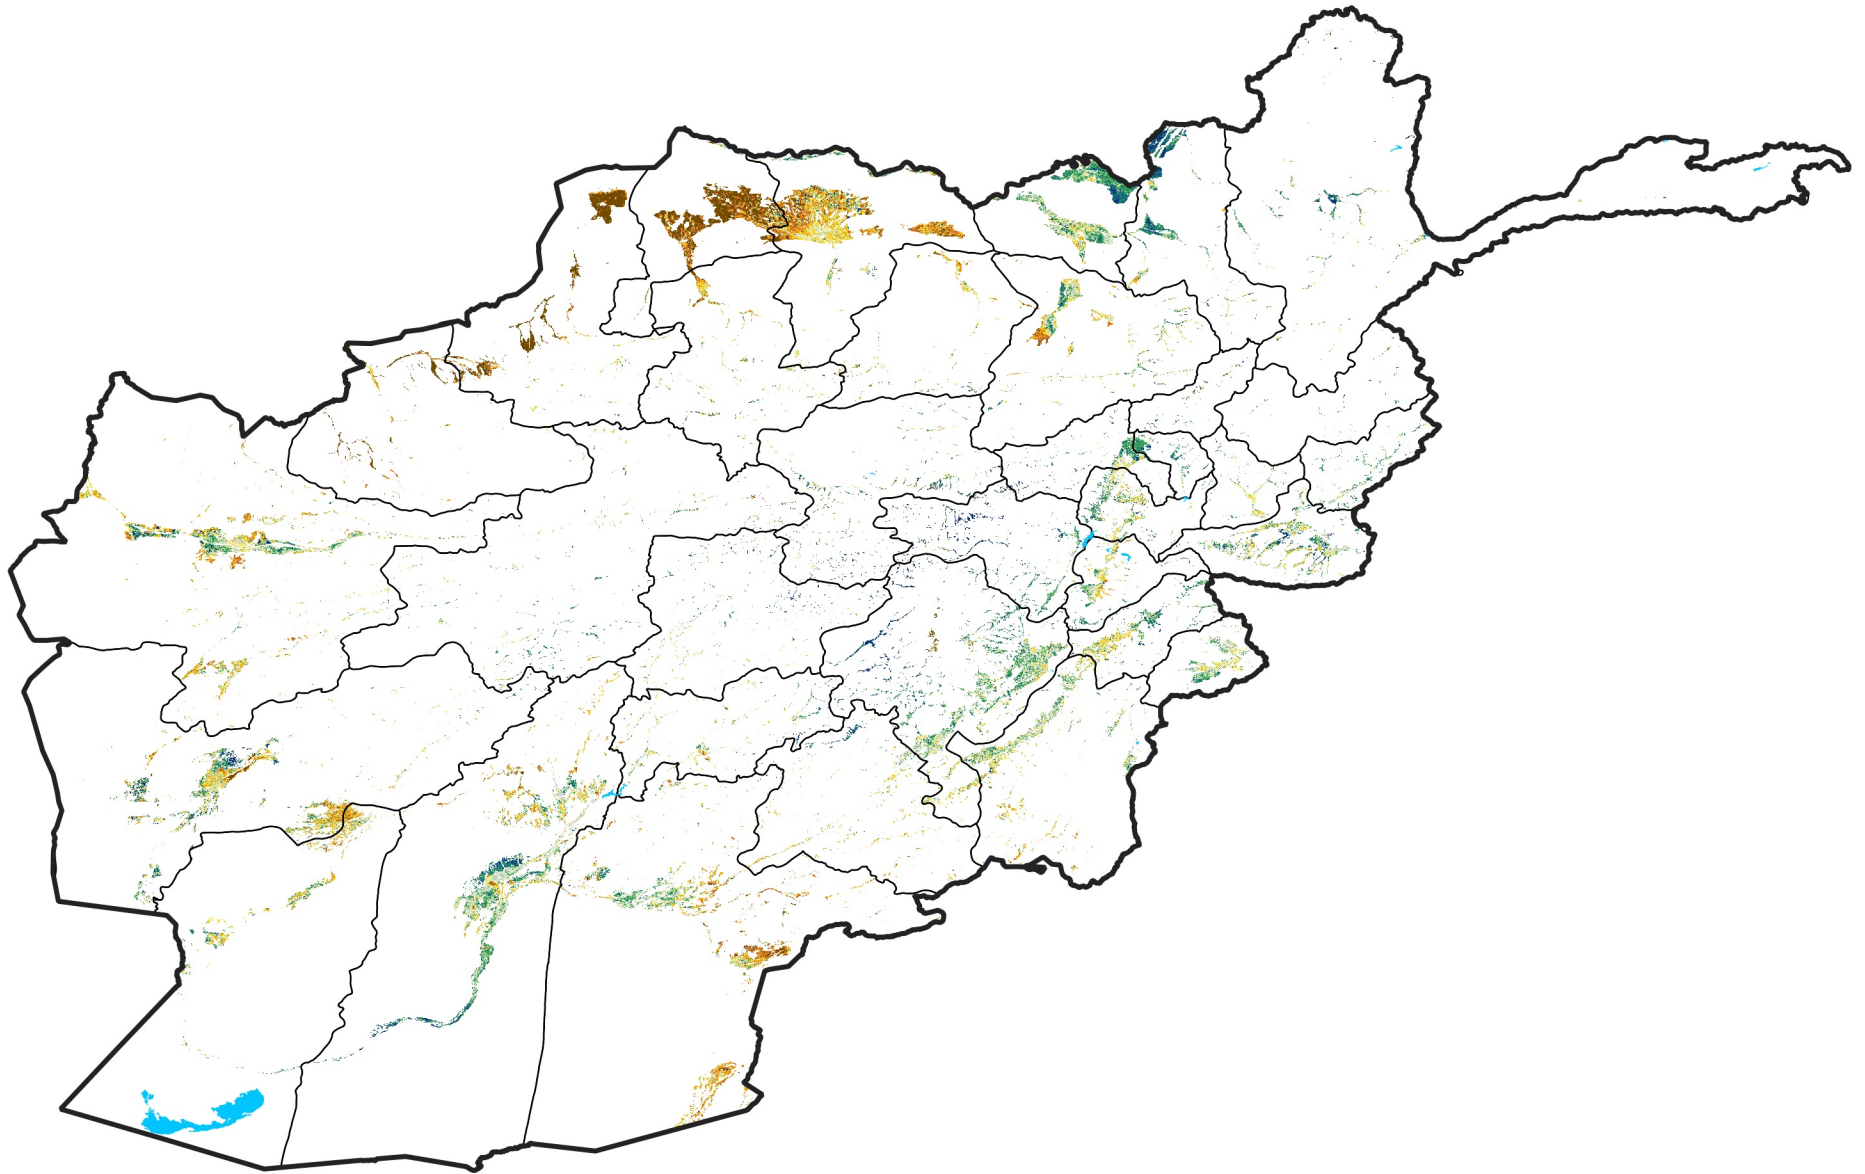

Afghanistan Irrigated Agricultural Areas

Percent of Mean NDVI

2018 / mean (2003 - 2022)

Period 07 / March 01 - 10, 2018

Percent of Normal