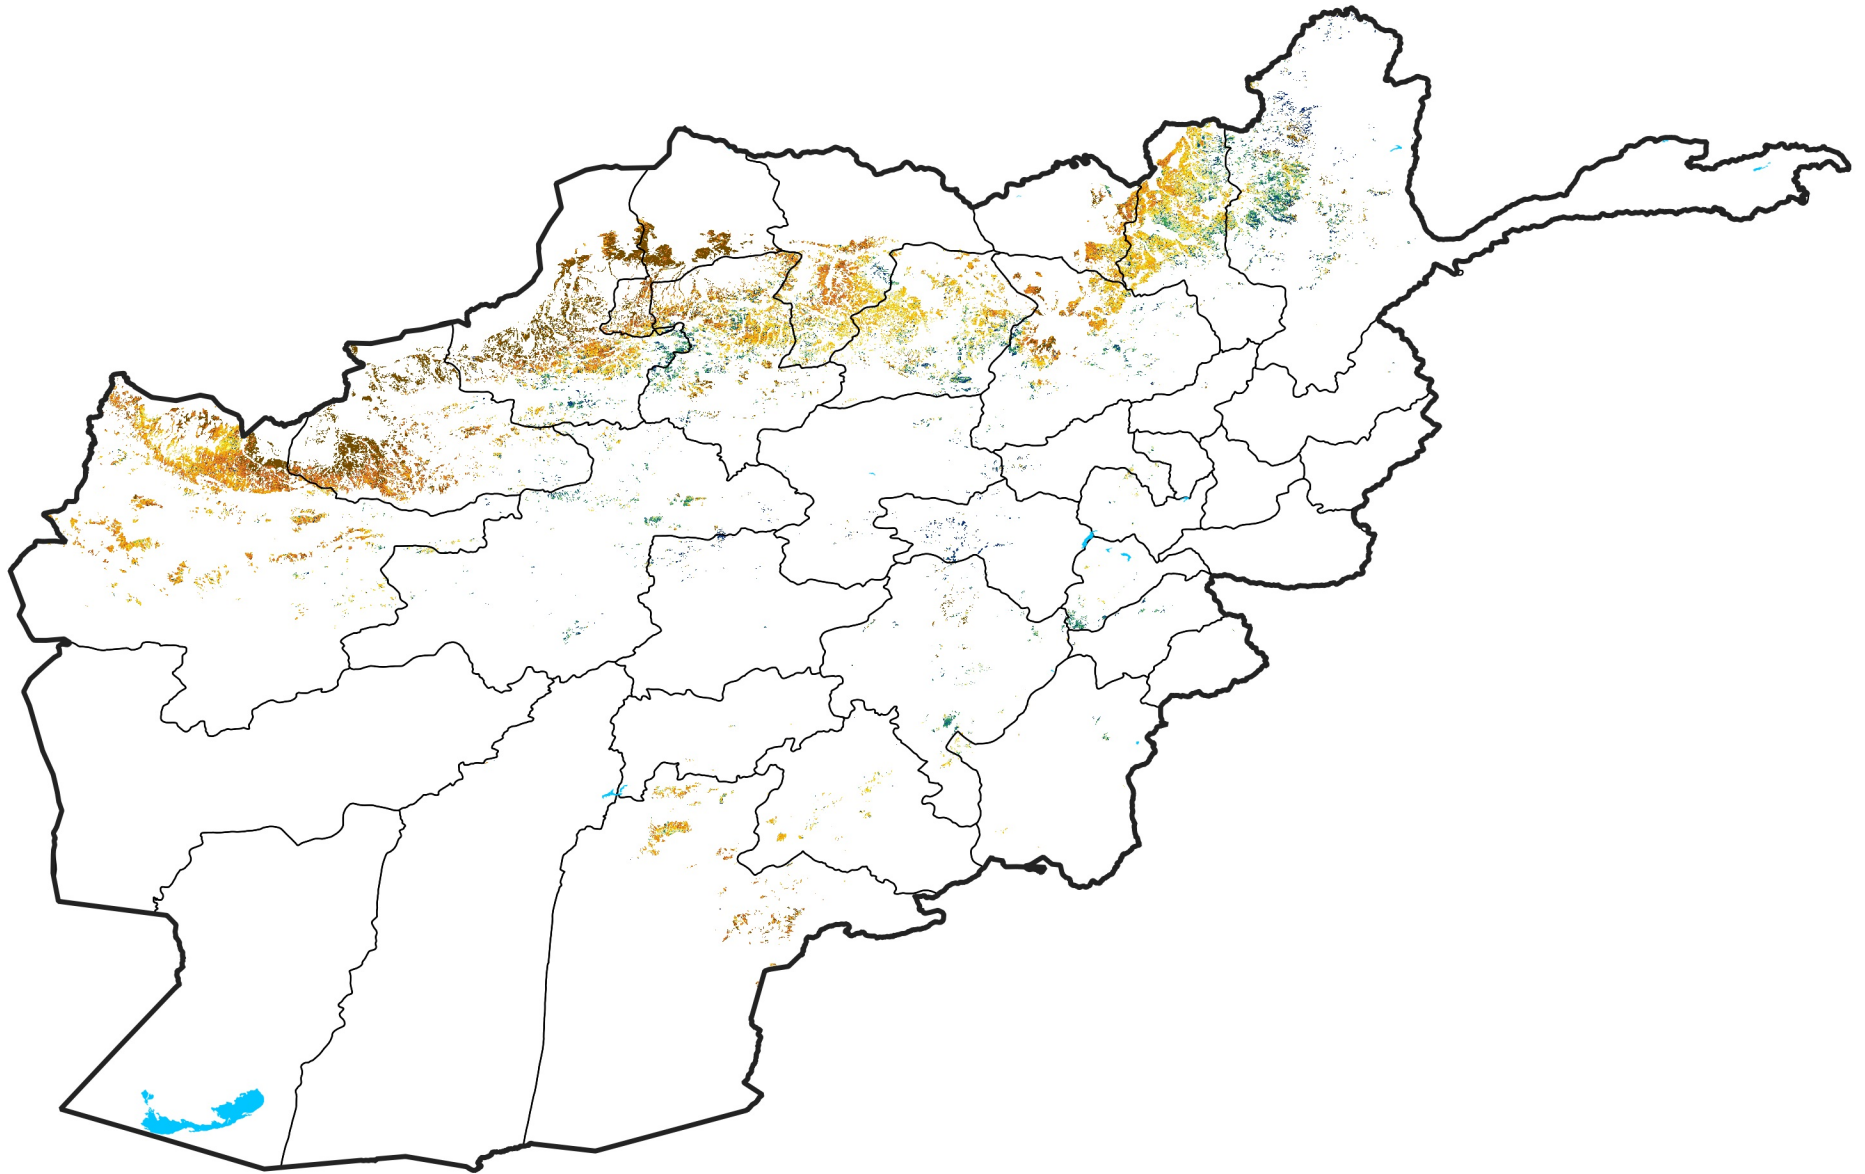

Afghanistan Rainfed Agricultural Areas

Percent of Mean NDVI

2018 / mean (2003 - 2022)

Period 07 / March 01 - 10, 2018

Percent of Normal