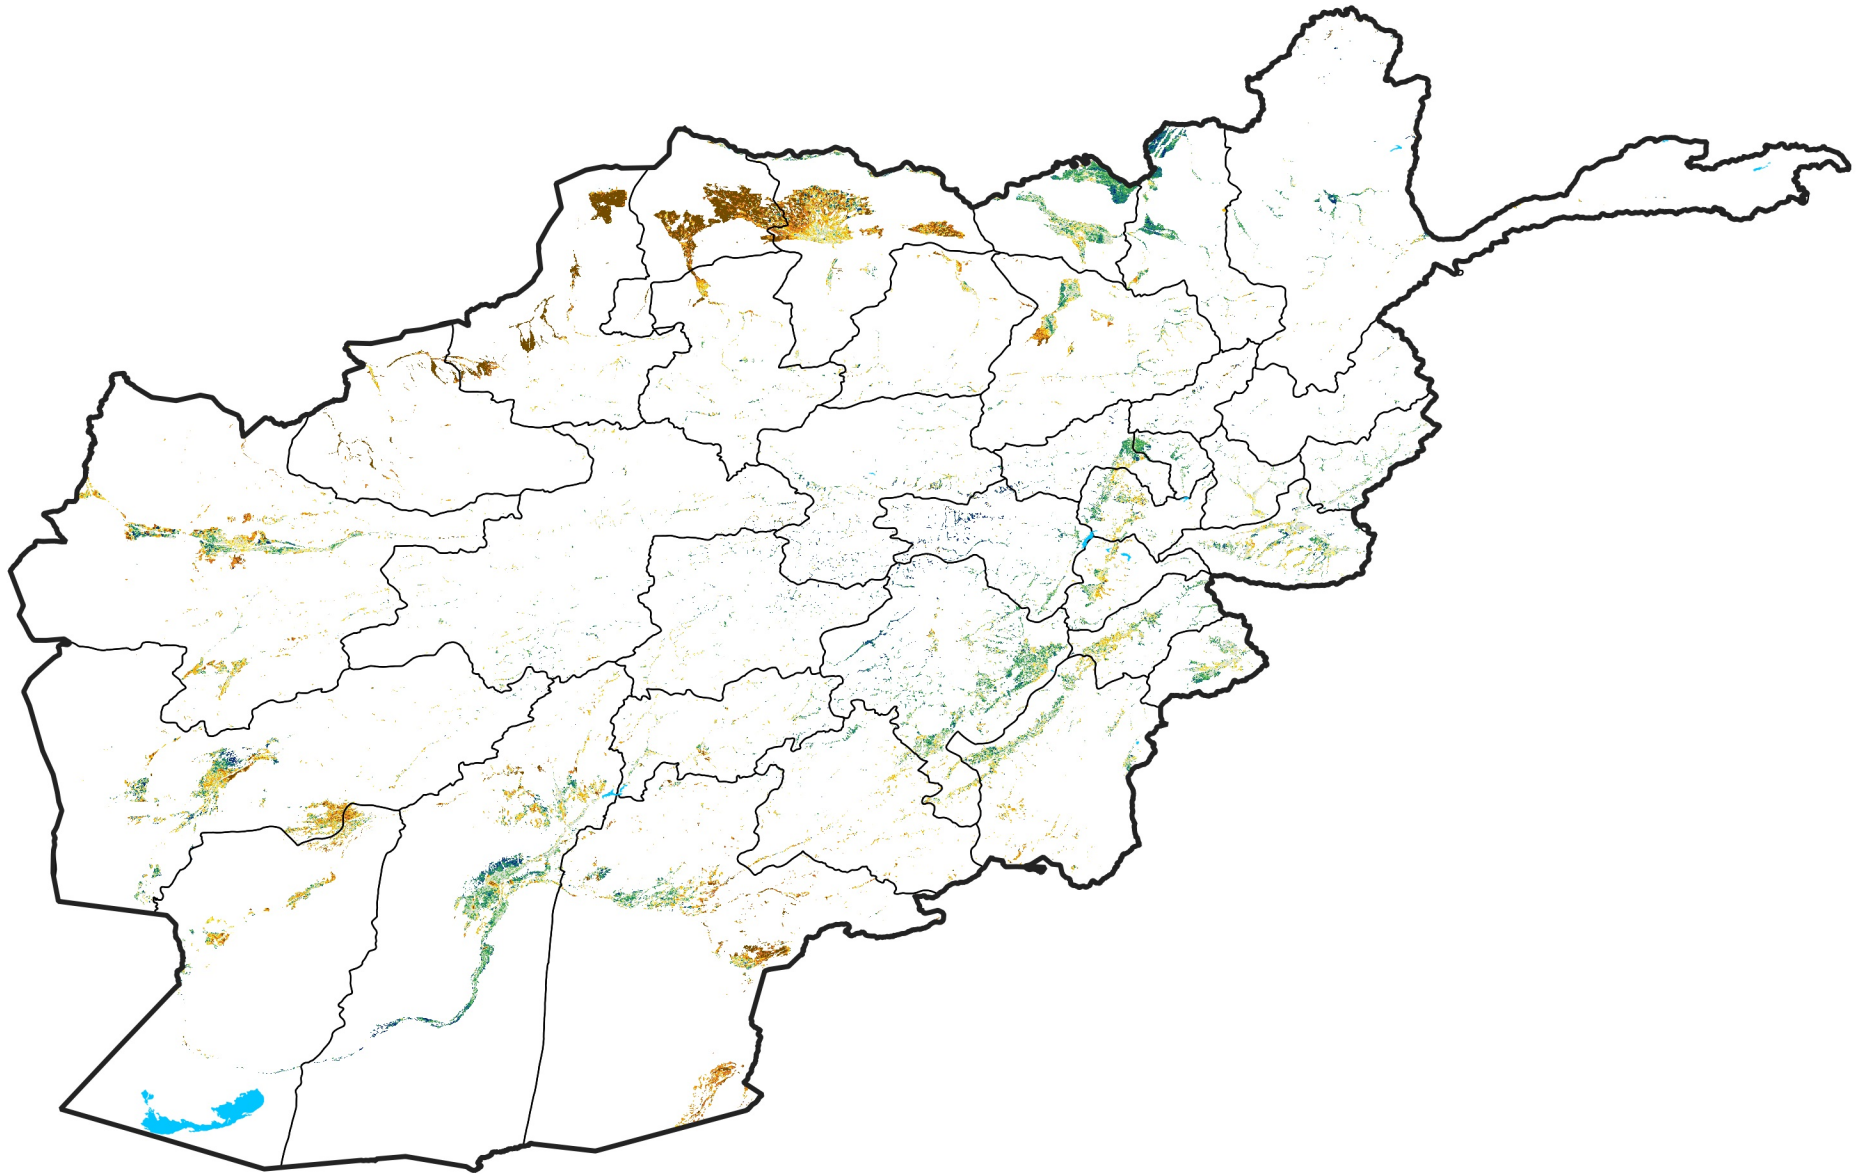

Afghanistan Irrigated Agricultural Areas

Percent of Mean NDVI

2018 / mean (2003 - 2022)

Period 08 / March 11 - 20, 2018

Percent of Normal