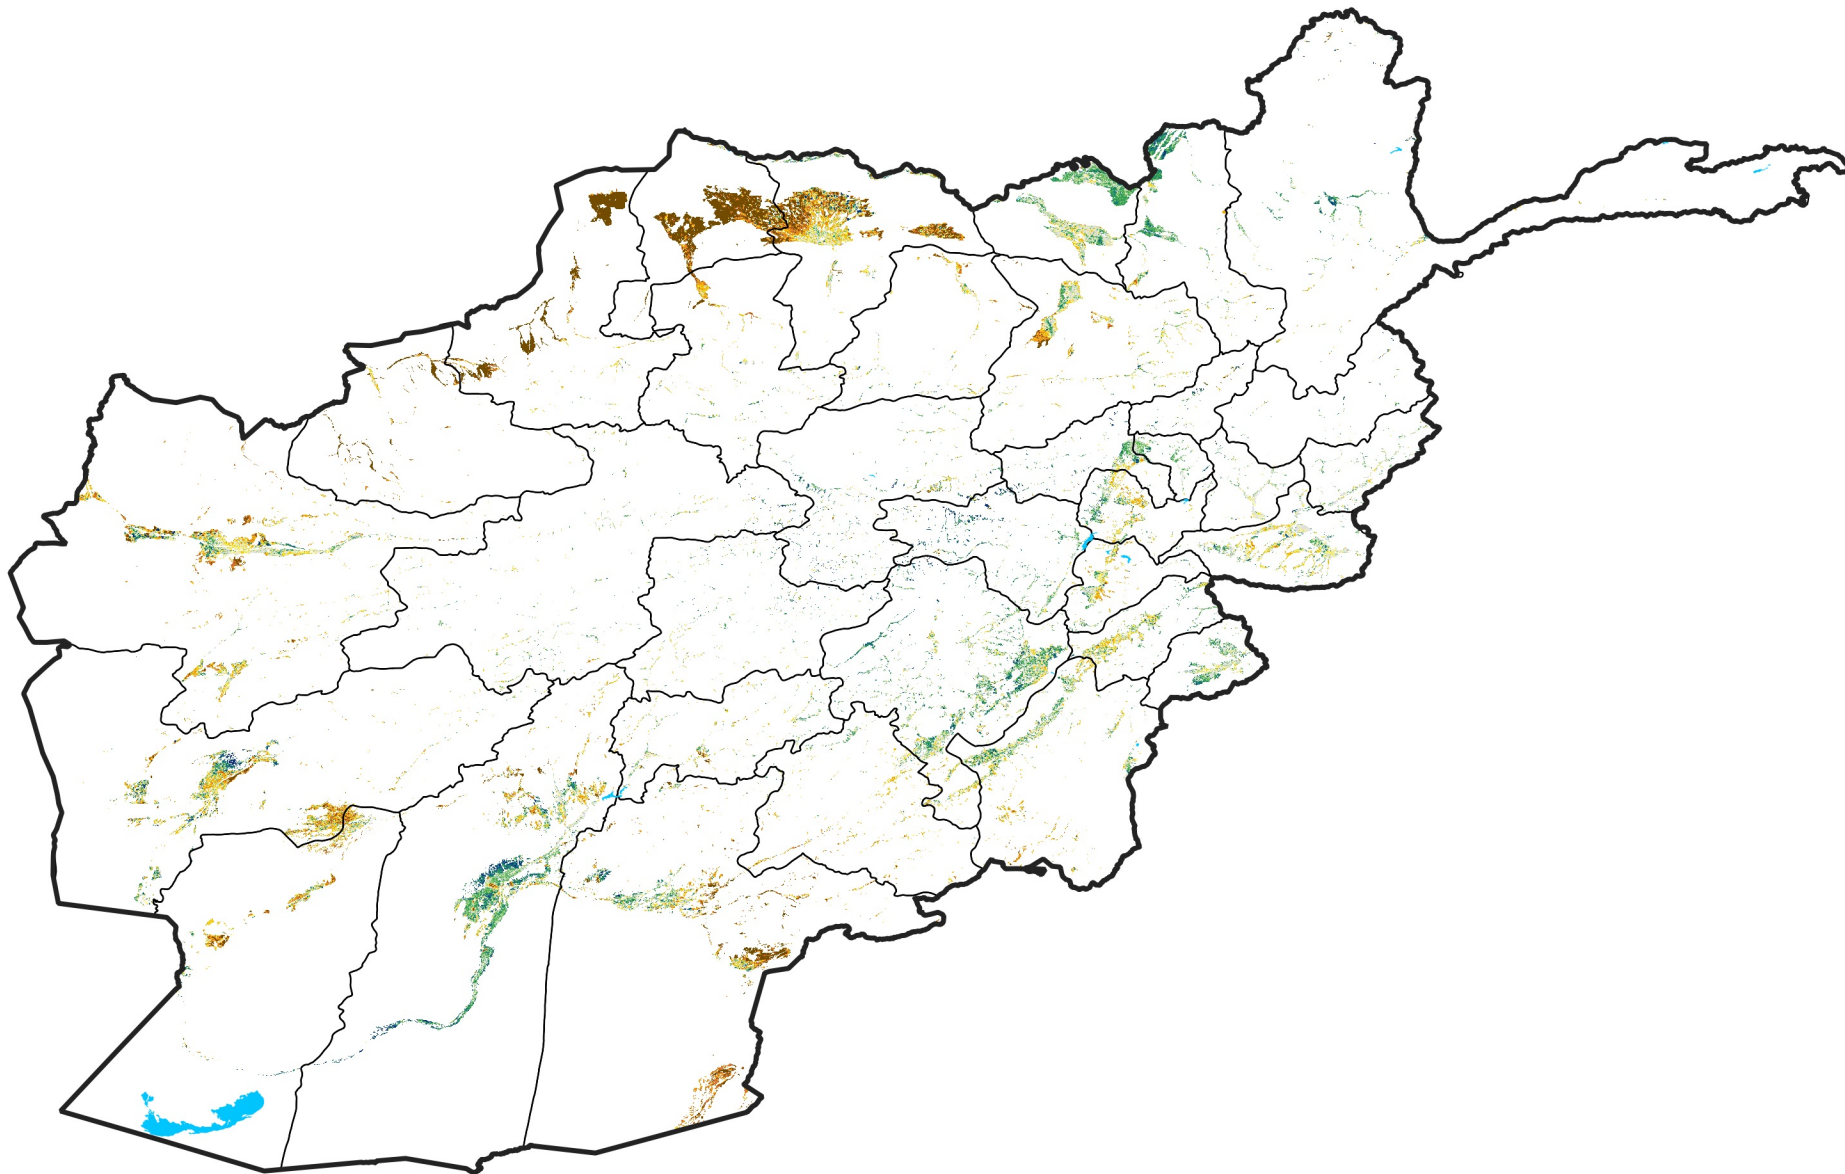

Afghanistan Irrigated Agricultural Areas

Percent of Mean NDVI

2018 / mean (2003 - 2022)

Period 09 / March 21 - 31, 2018

Percent of Normal