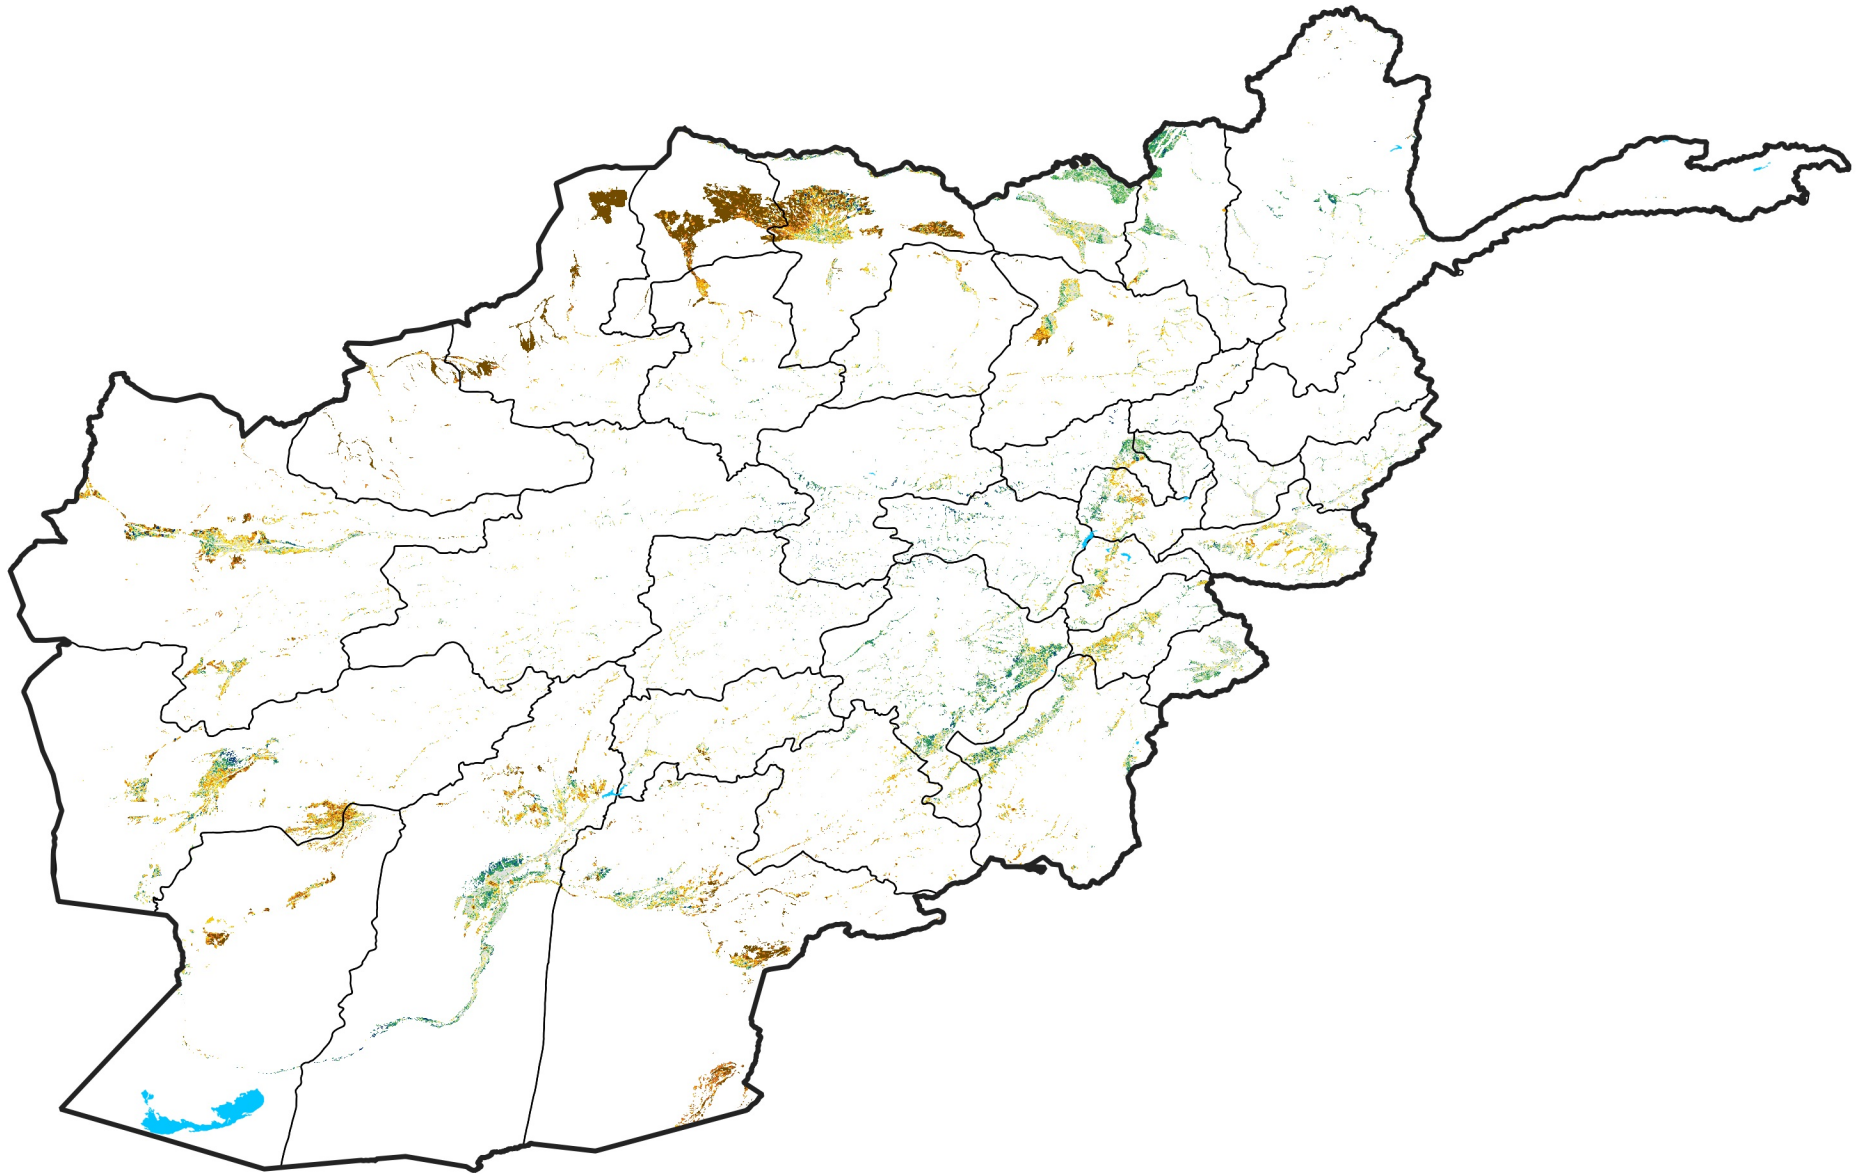

Afghanistan Irrigated Agricultural Areas

Percent of Mean NDVI

2018 / mean (2003 - 2022)

Period 10 / April 01 - 10, 2018

Percent of Normal