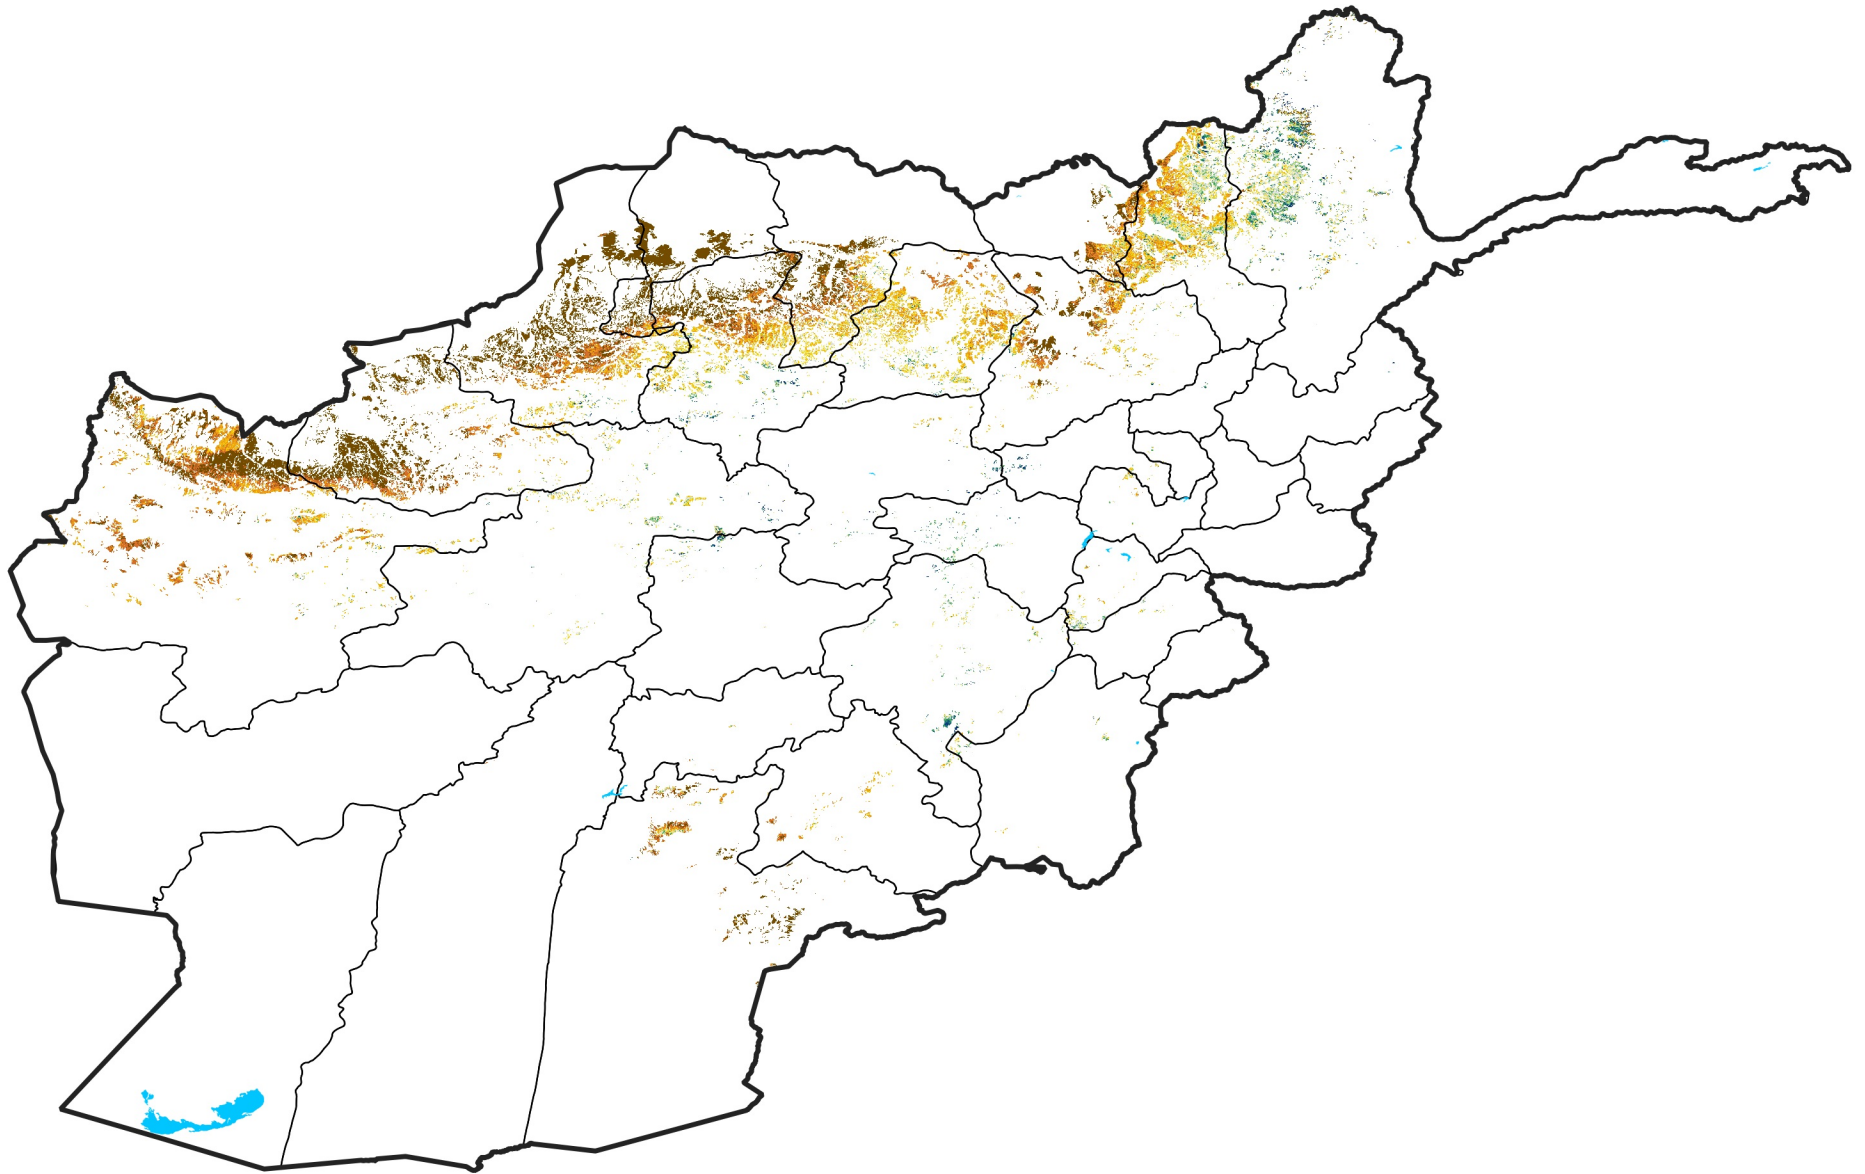

Afghanistan Rainfed Agricultural Areas

Percent of Mean NDVI

2018 / mean (2003 - 2022)

Period 10 / April 01 - 10, 2018

Percent of Normal