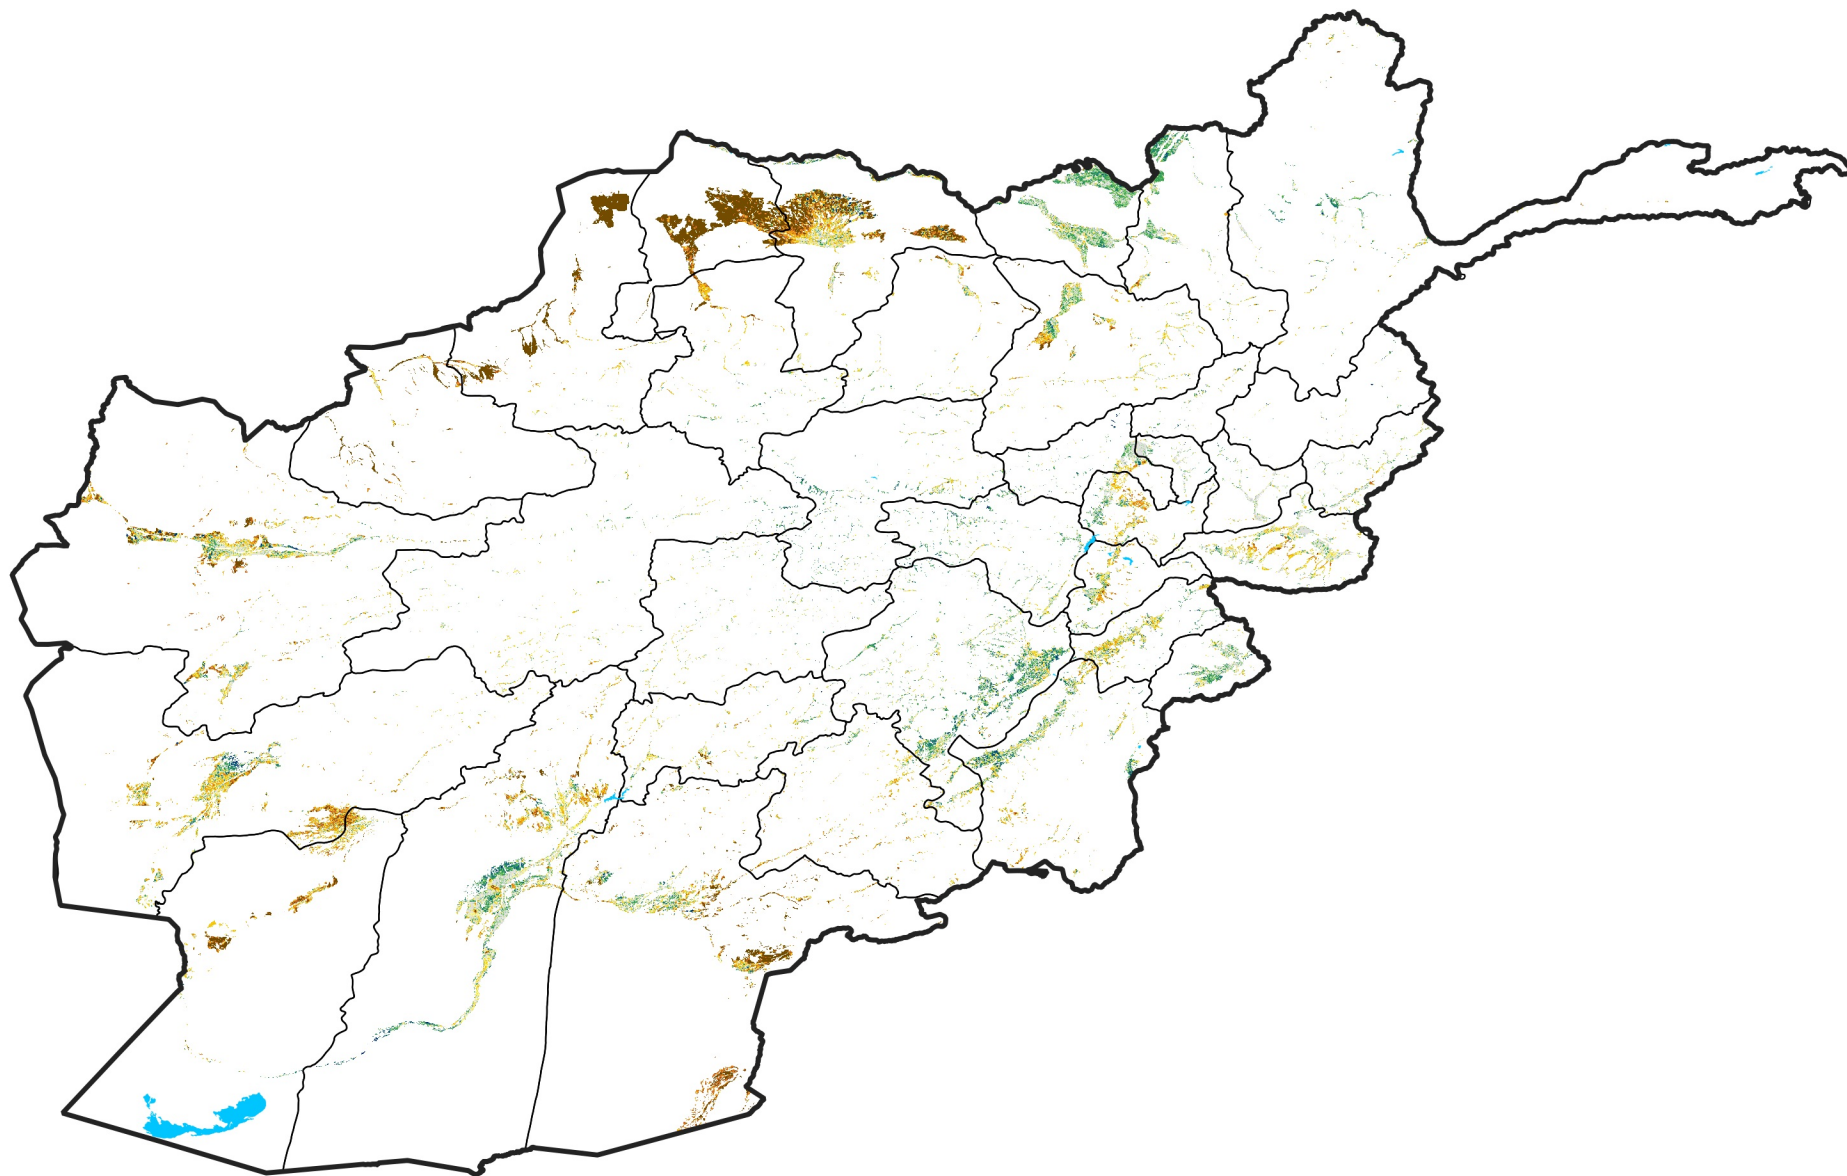

Afghanistan Irrigated Agricultural Areas

Percent of Mean NDVI

2018 / mean (2003 - 2022)

Period 11 / April 11 - 20, 2018

Percent of Normal