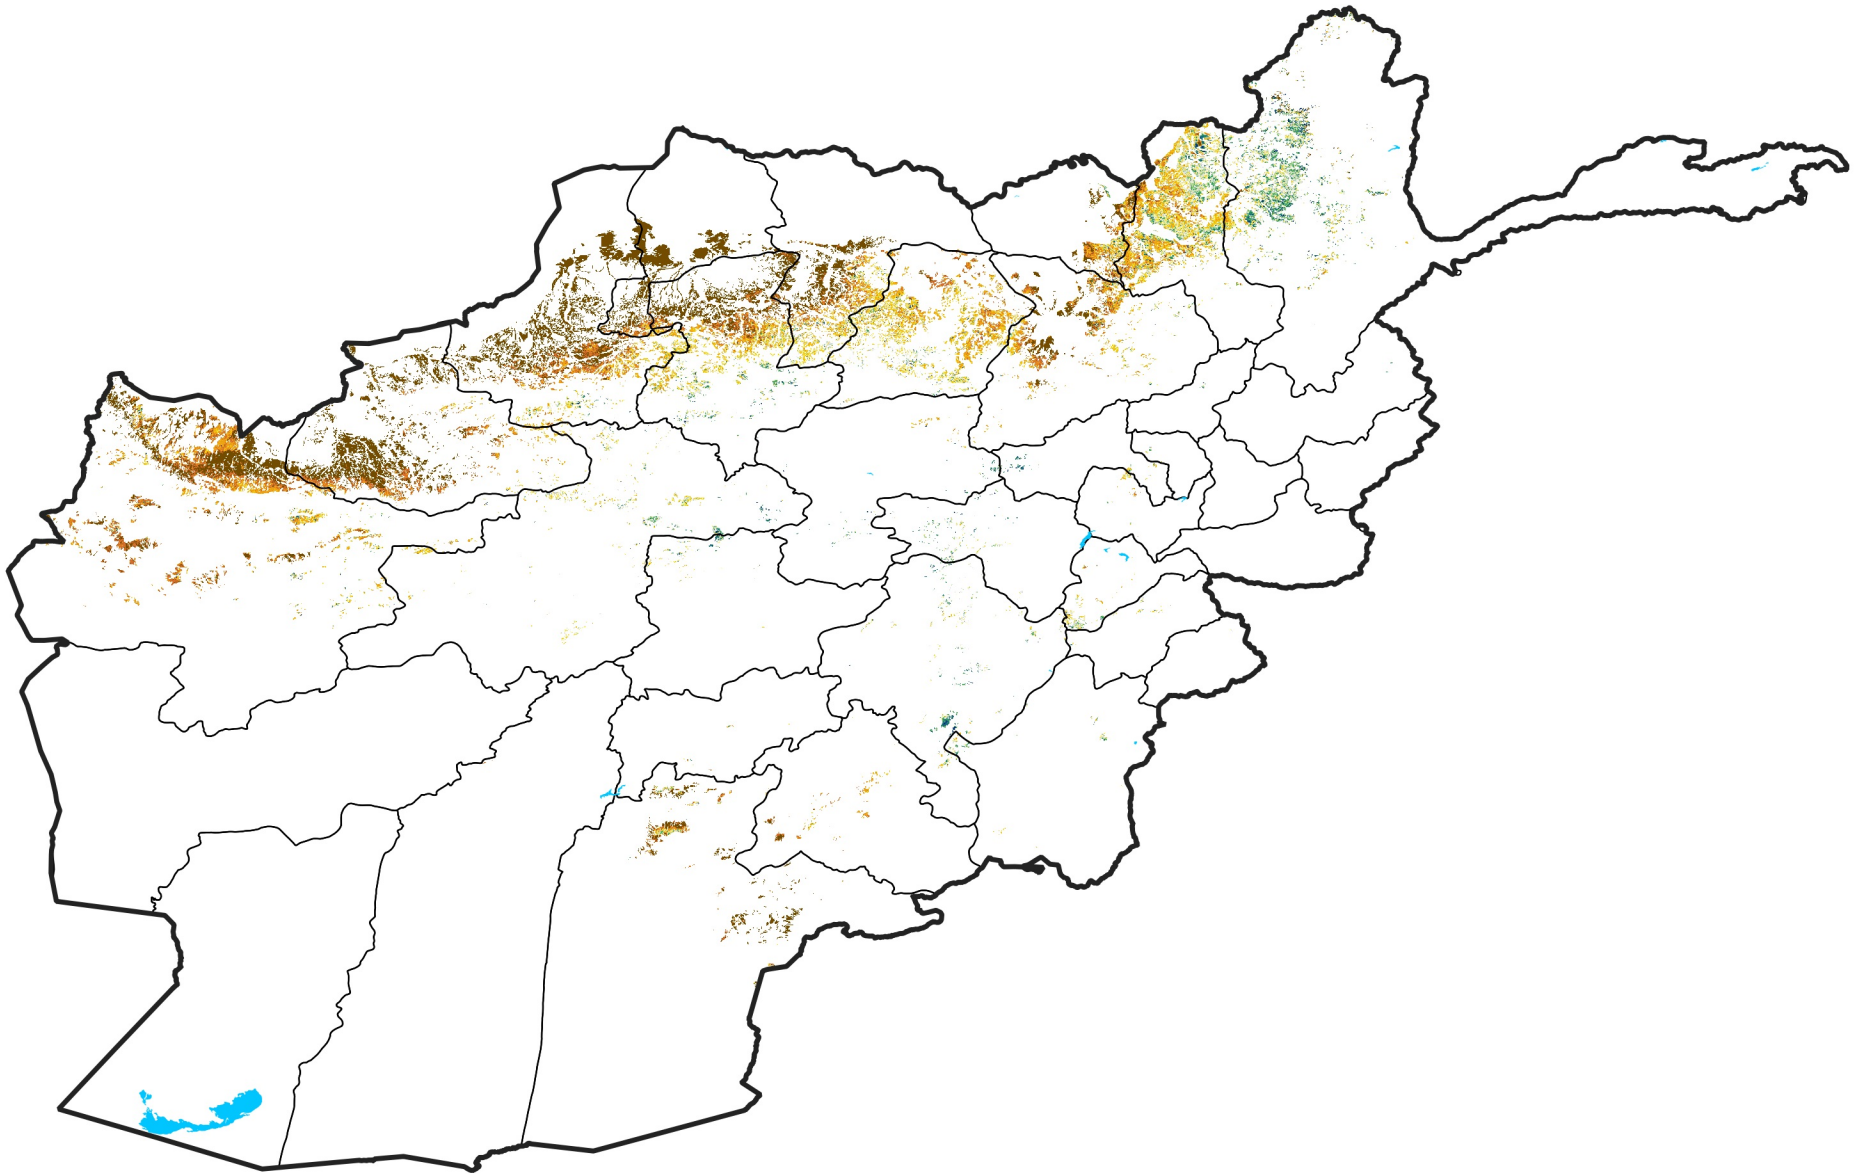

Afghanistan Rainfed Agricultural Areas

Percent of Mean NDVI

2018 / mean (2003 - 2022)

Period 11 / April 11 - 20, 2018

Percent of Normal