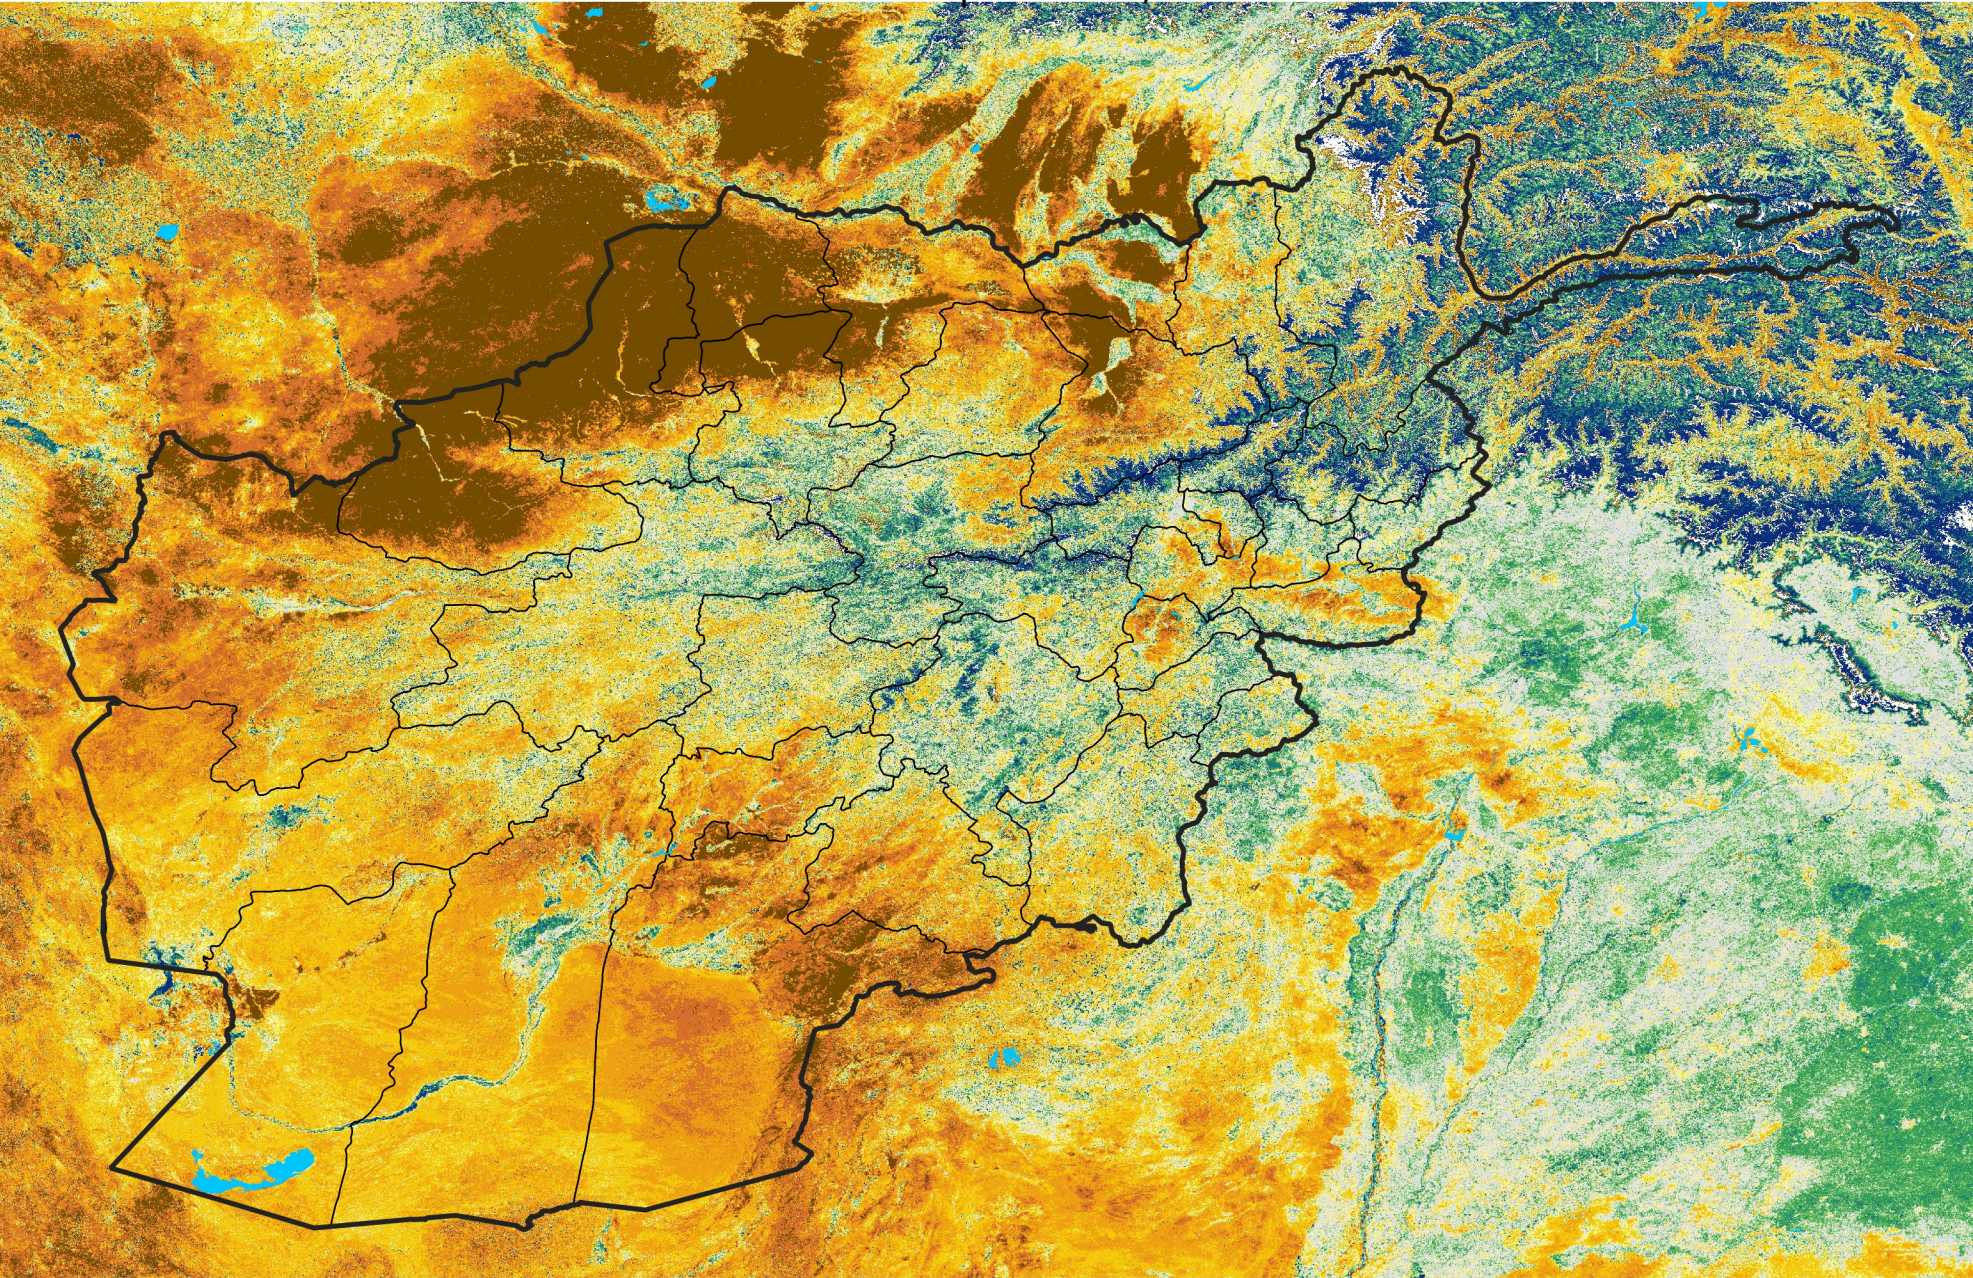

Afghanistan

Percent of Mean NDVI

2018 / mean (2003 - 2022)

Period 12 / April 21 - 30, 2018

Percent of Normal