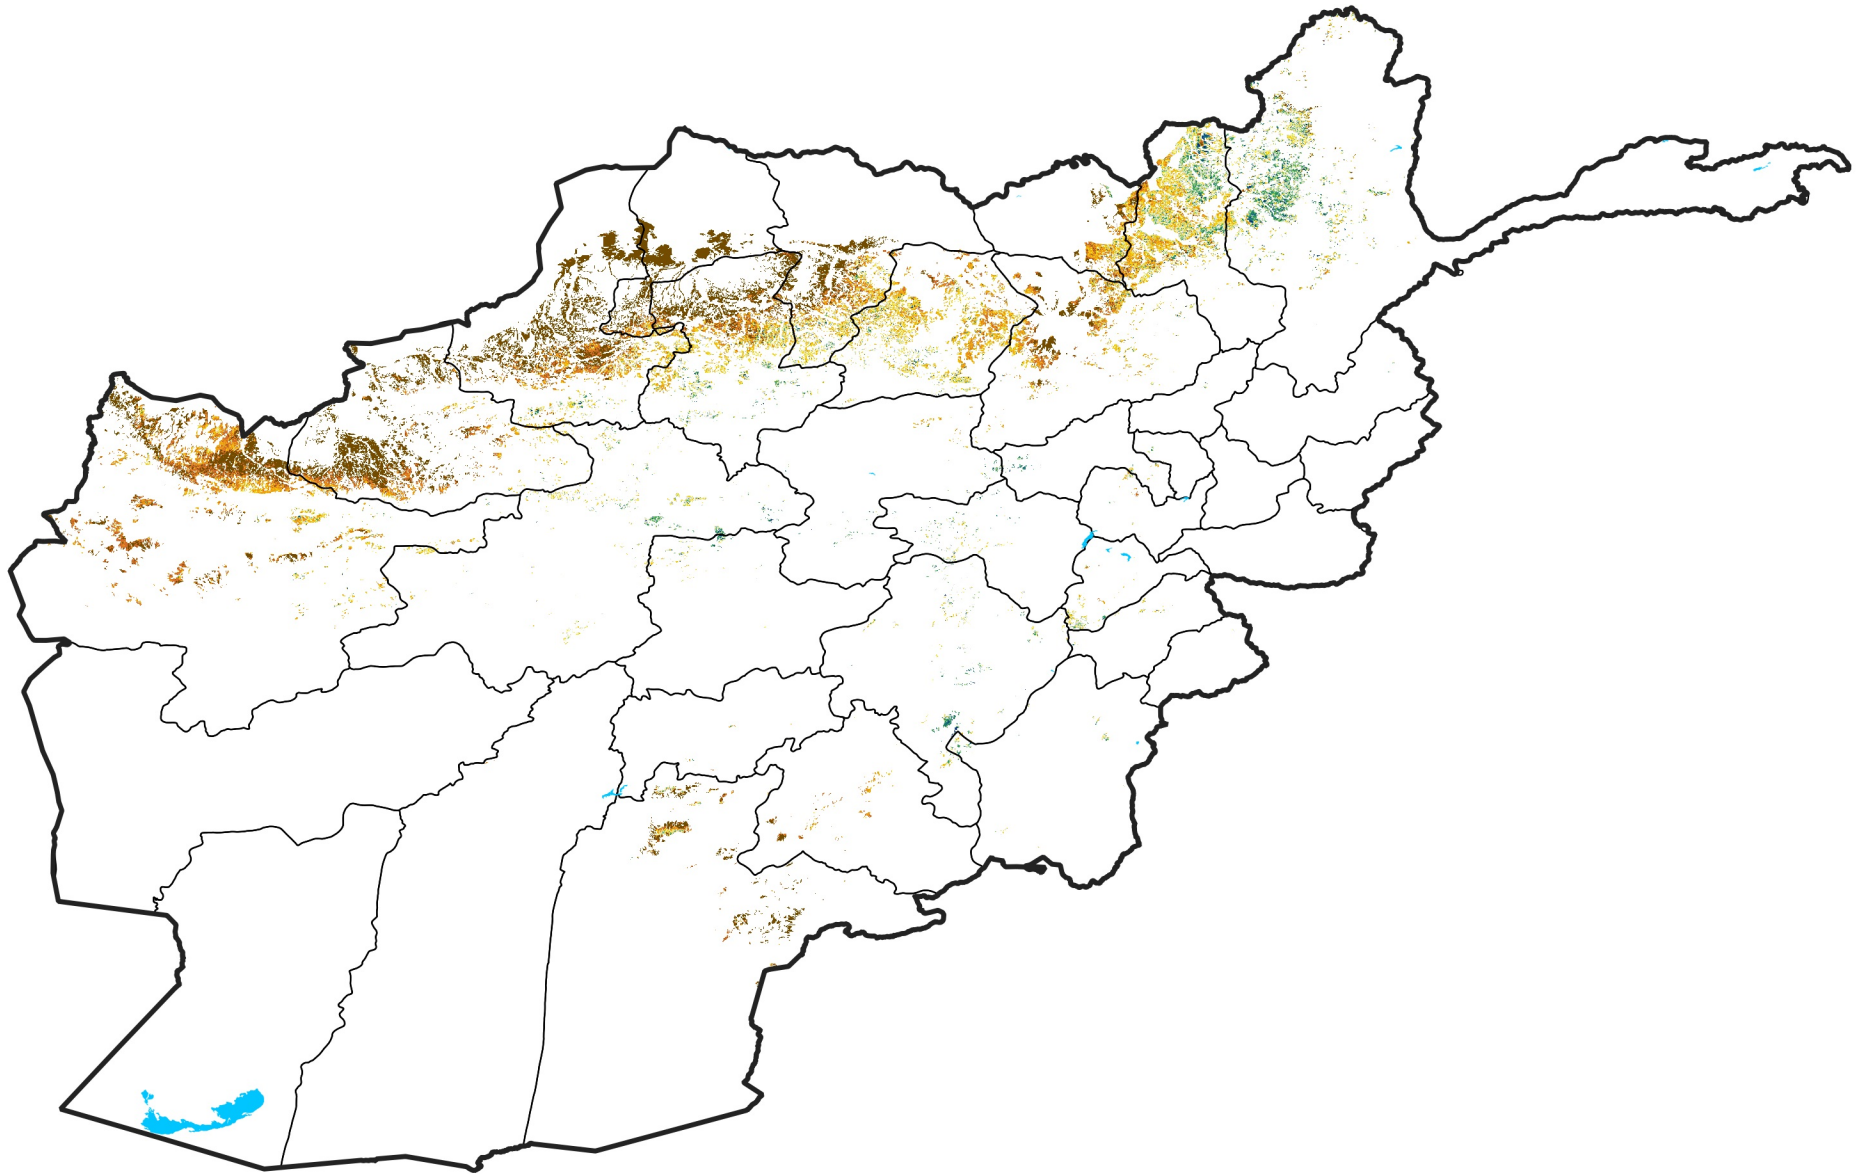

Afghanistan Rainfed Agricultural Areas

Percent of Mean NDVI

2018 / mean (2003 - 2022)

Period 12 / April 21 - 30, 2018

Percent of Normal