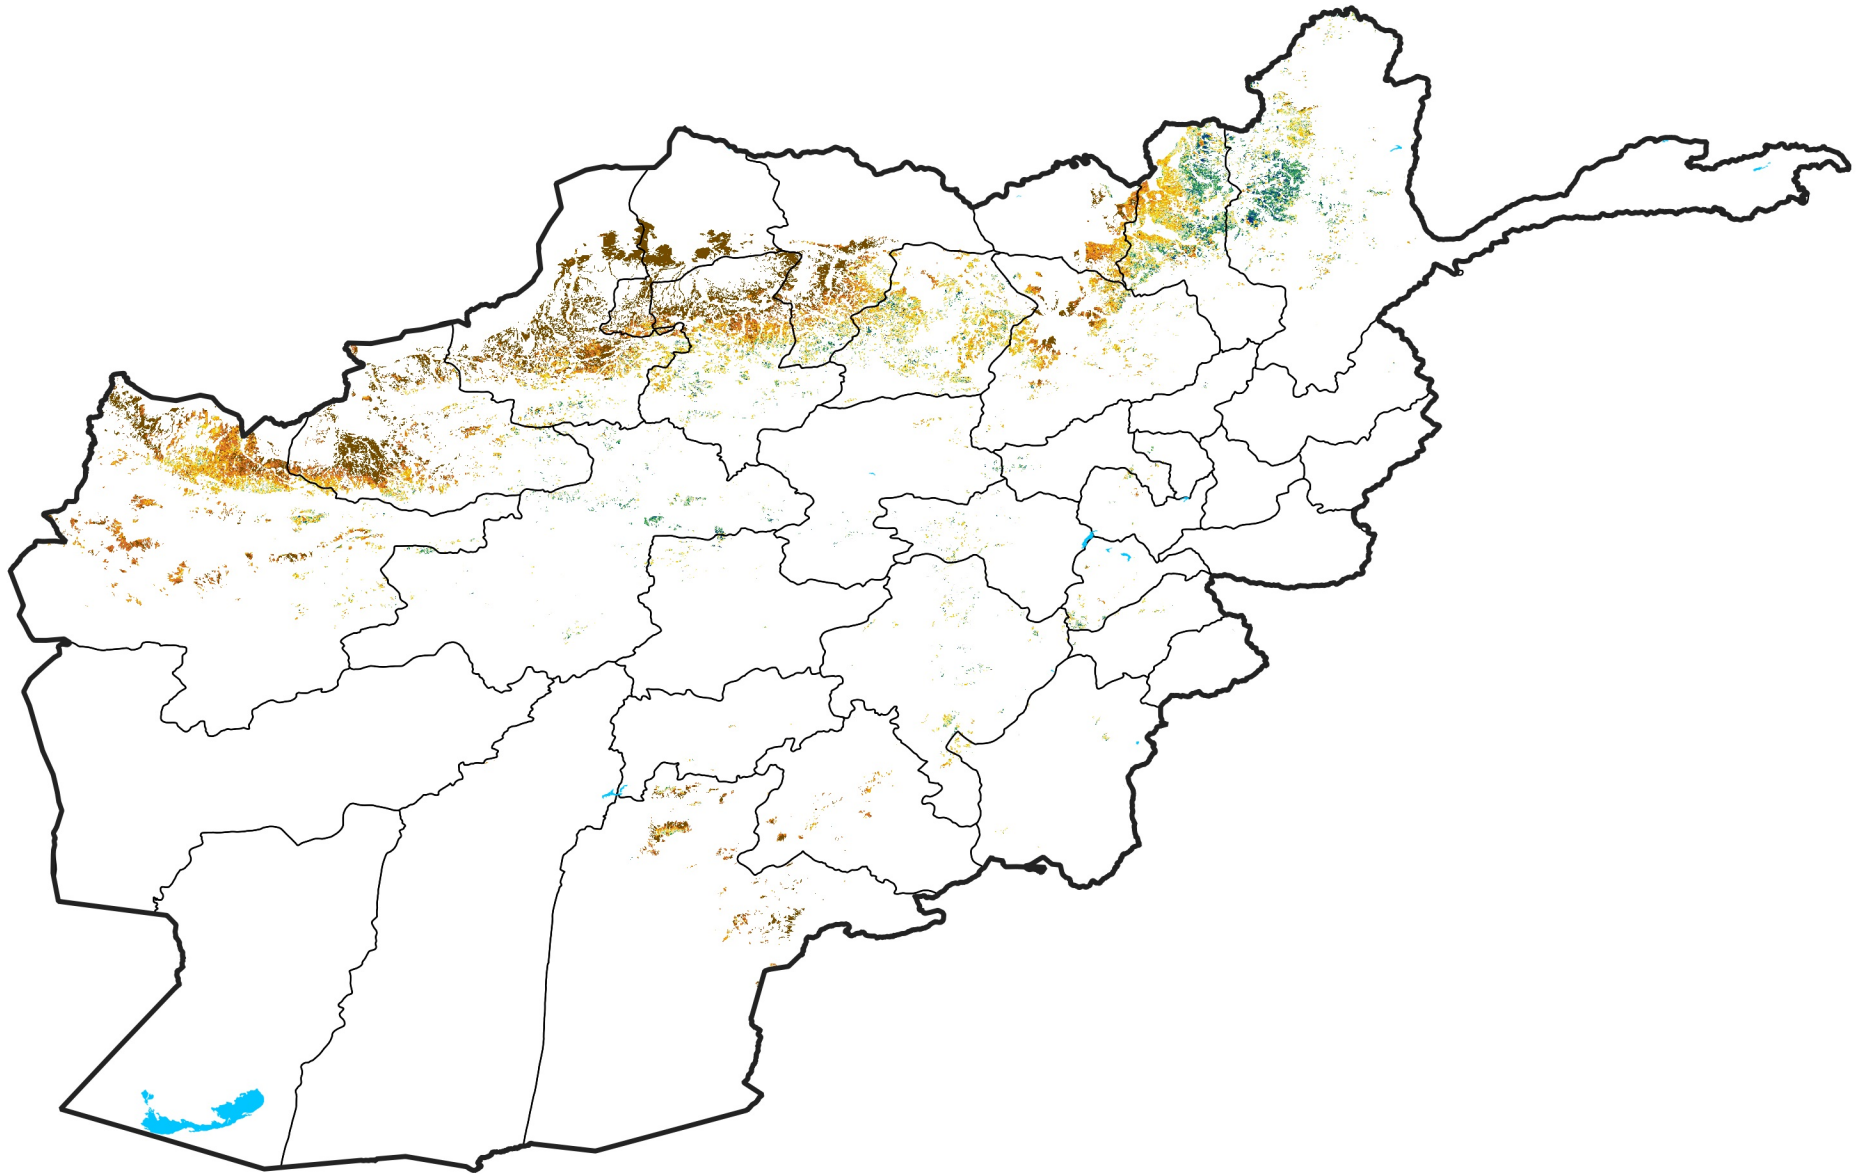

Afghanistan Rainfed Agricultural Areas

Percent of Mean NDVI

2018 / mean (2003 - 2022)

Period 14 / May 11 - 20, 2018

Percent of Normal