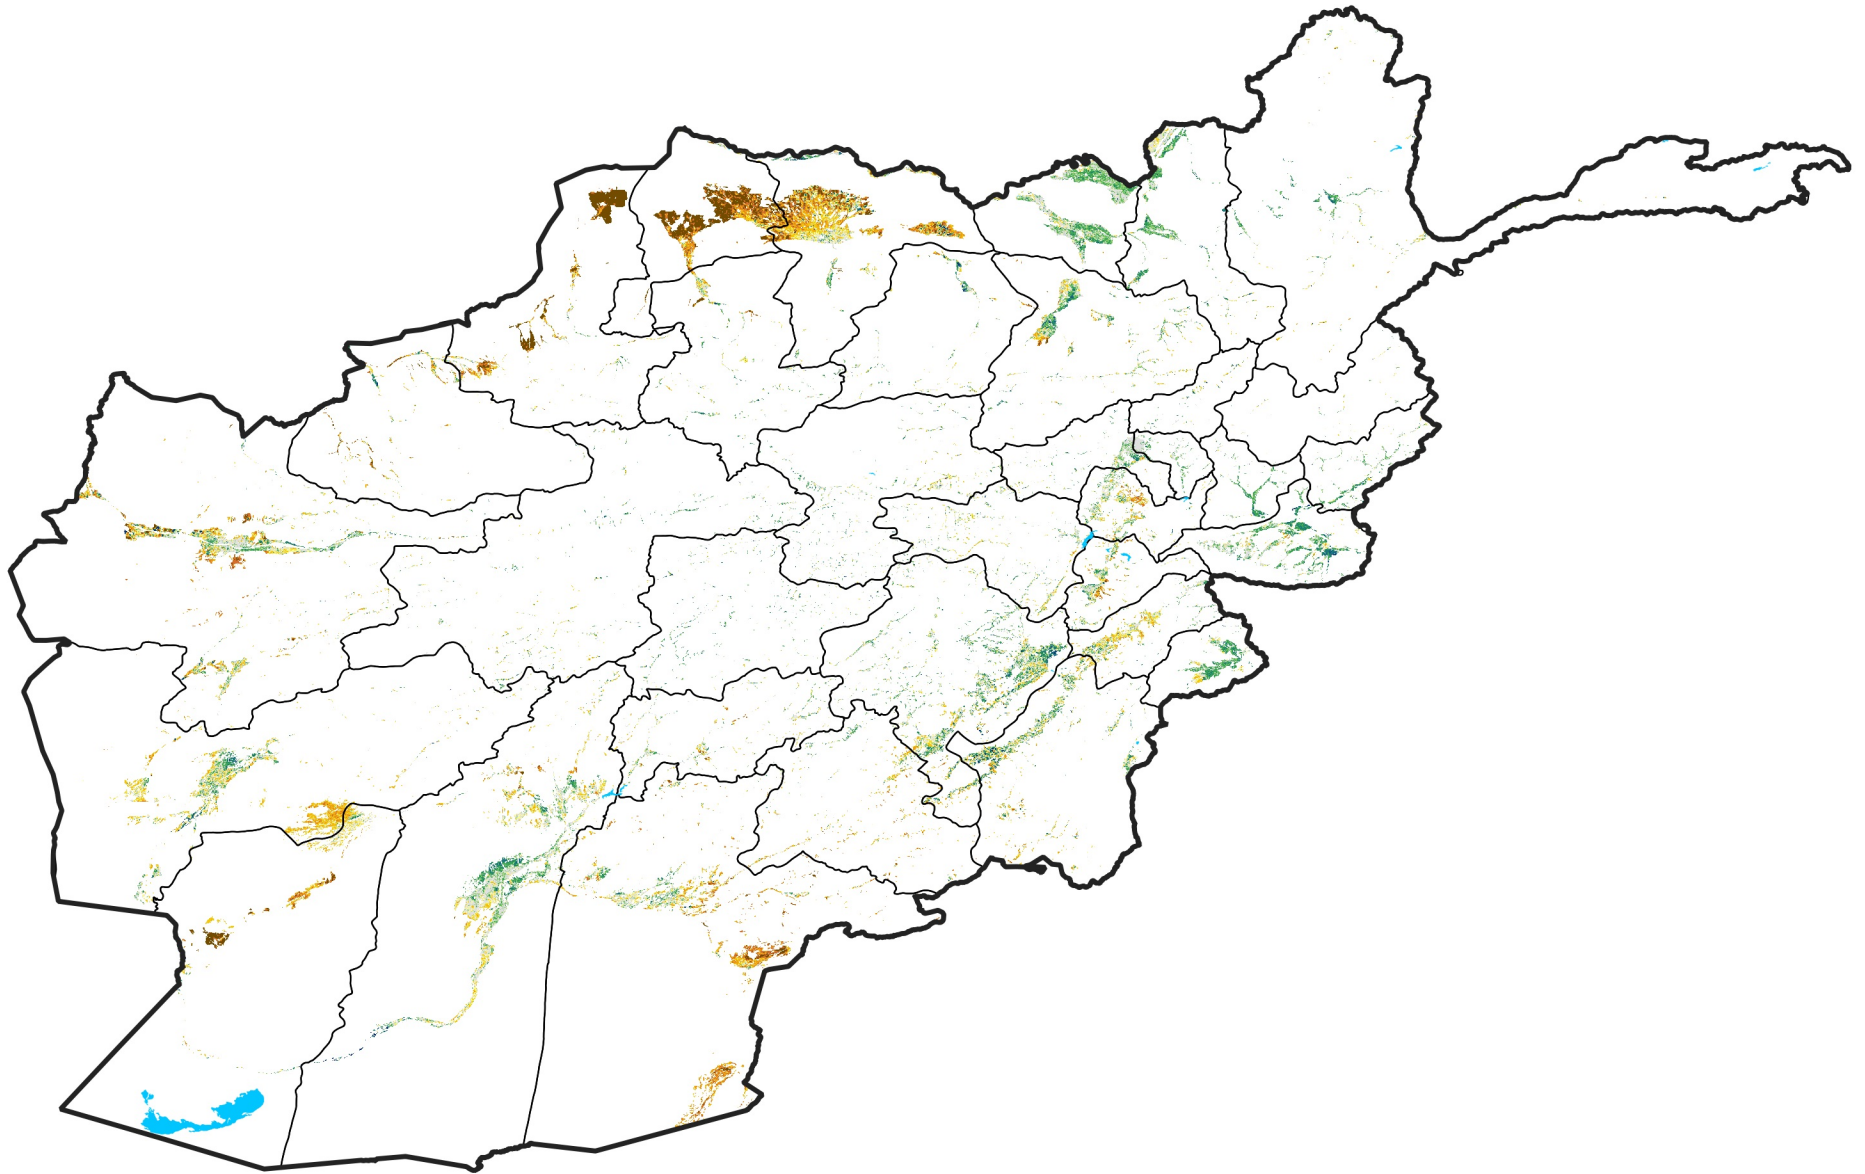

Afghanistan Irrigated Agricultural Areas

Percent of Mean NDVI

2018 / mean (2003 - 2022)

Period 15 / May 21 - 31, 2018

Percent of Normal