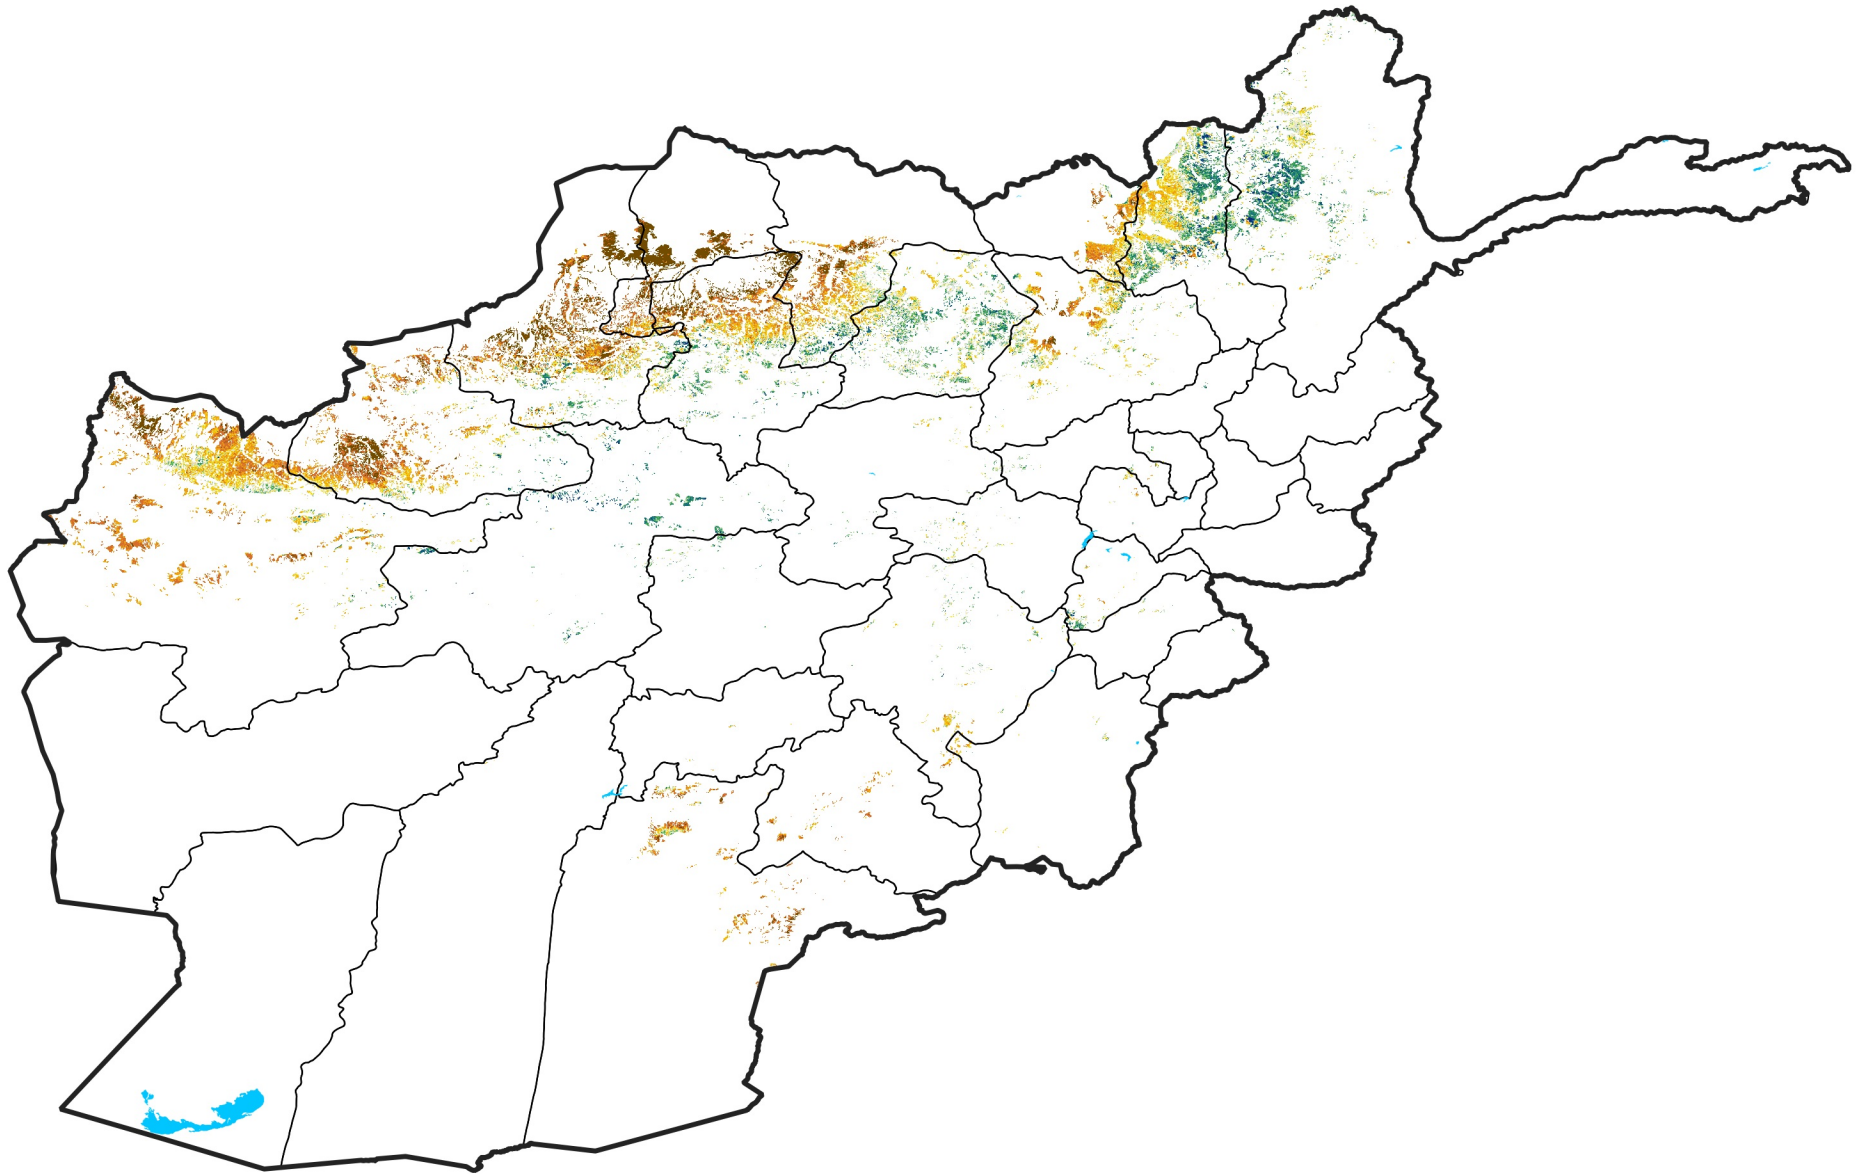

Afghanistan Rainfed Agricultural Areas

Percent of Mean NDVI

2018 / mean (2003 - 2022)

Period 16 / June 01 - 10, 2018

Percent of Normal