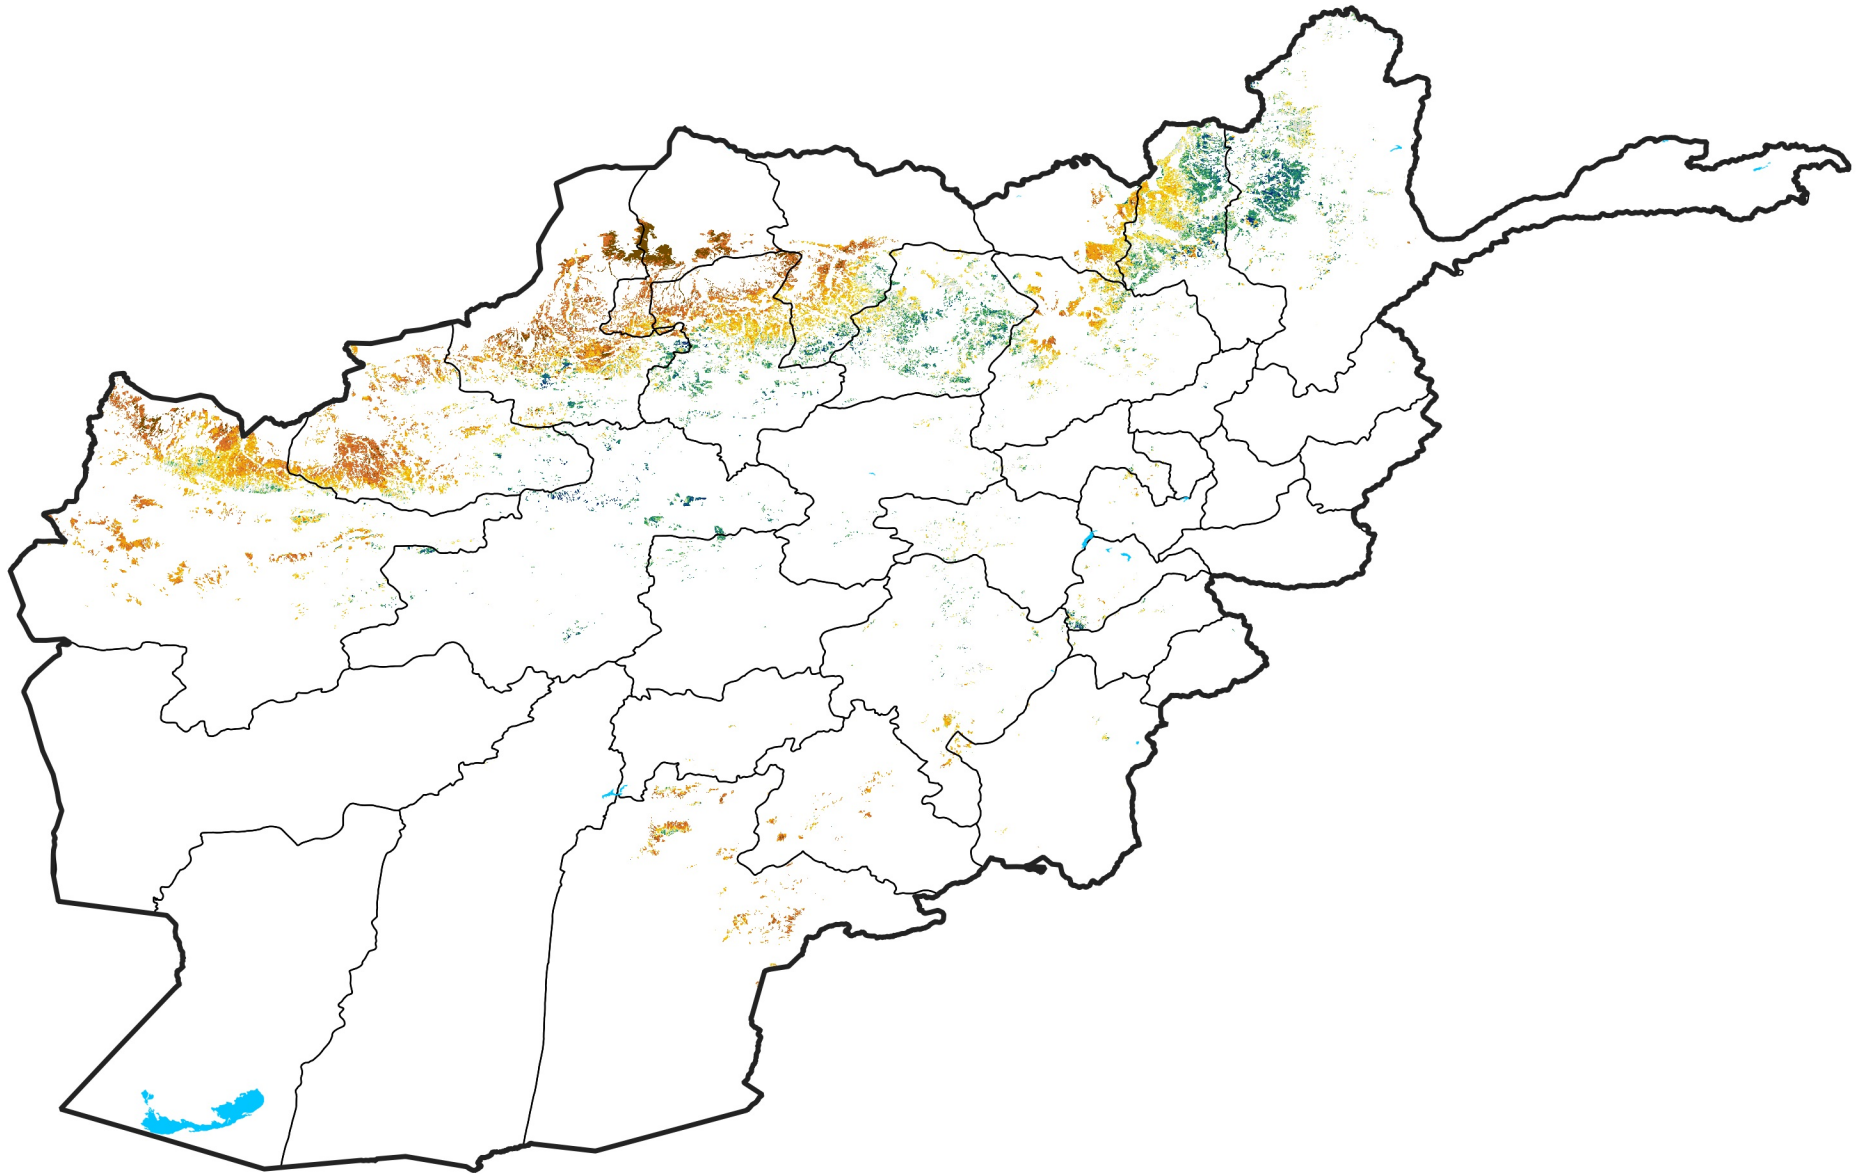

Afghanistan Rainfed Agricultural Areas

Percent of Mean NDVI

2018 / mean (2003 - 2022)

Period 17 / June 11 - 20, 2018

Percent of Normal