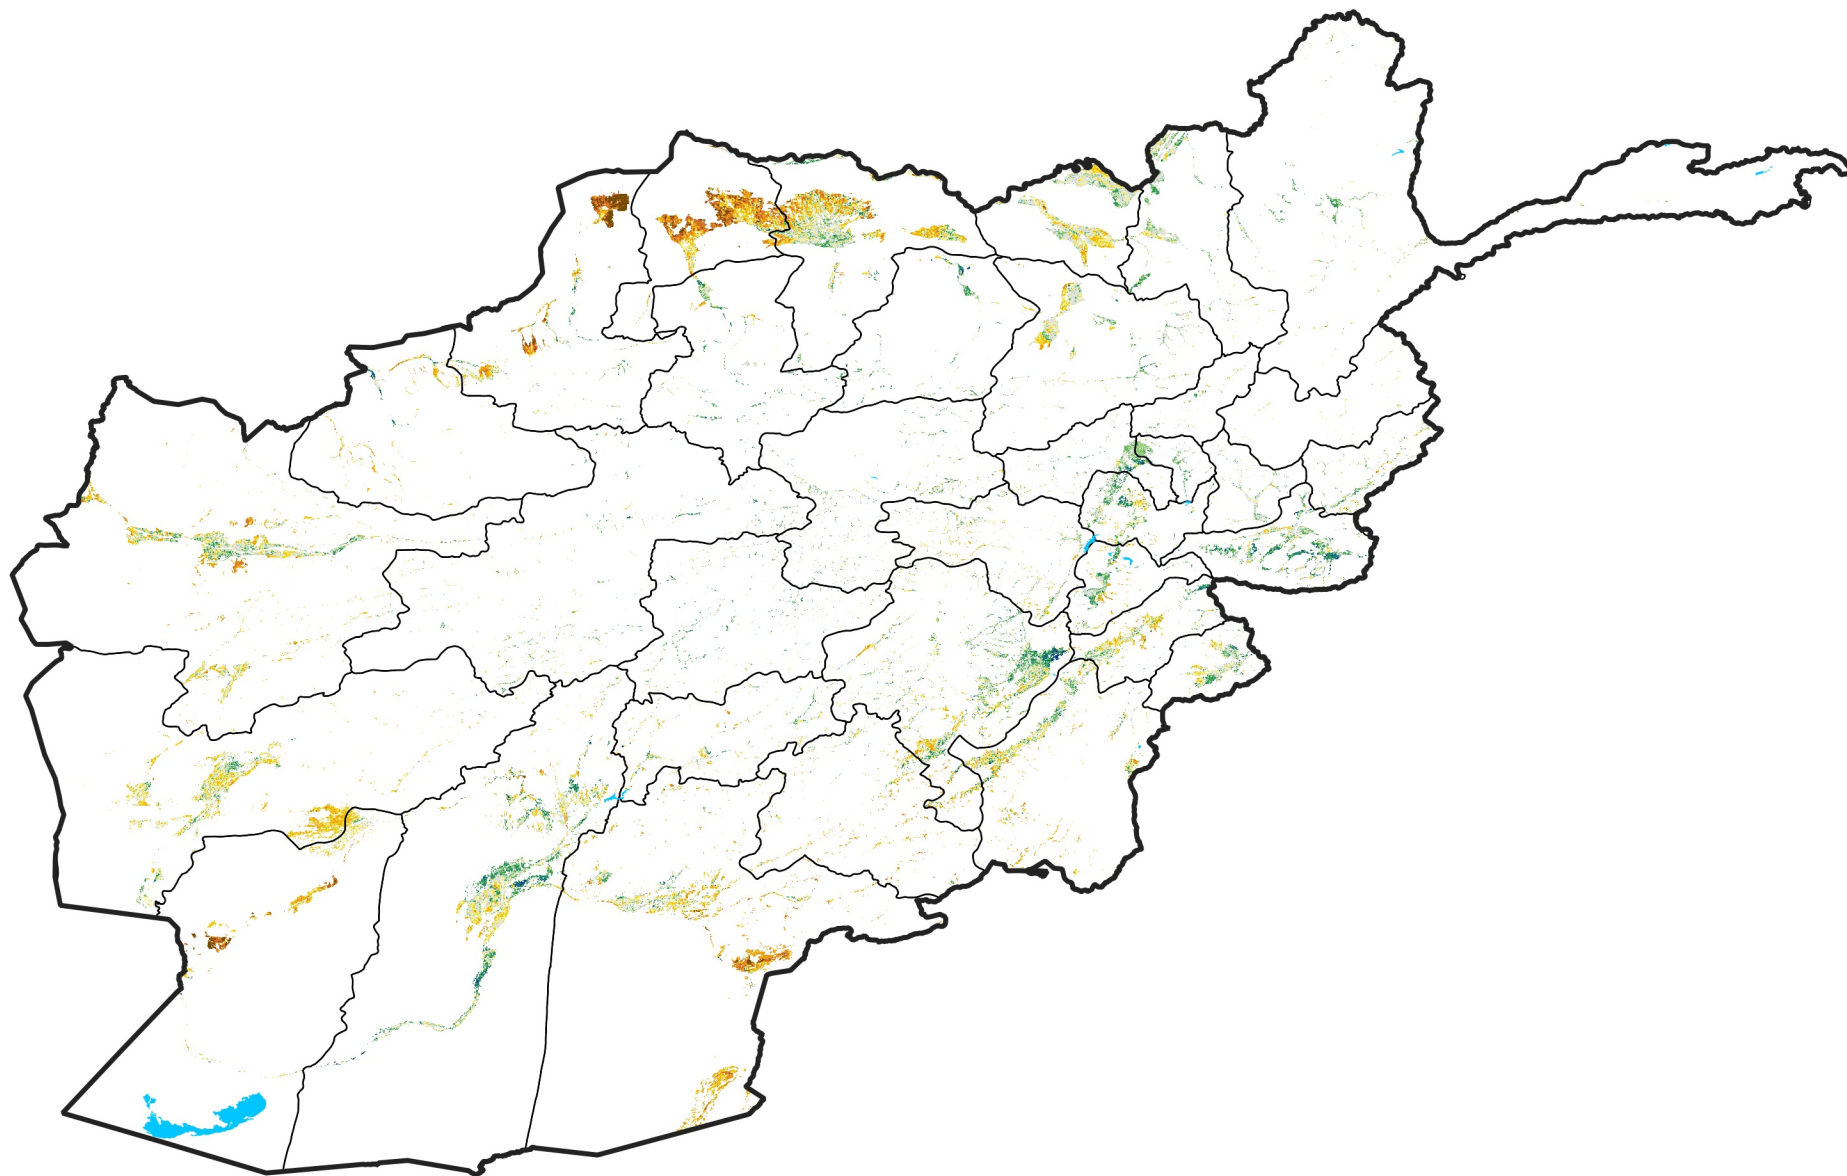

Afghanistan Irrigated Agricultural Areas

Percent of Mean NDVI

2018 / mean (2003 - 2022)

Period 19 / July 01 - 10, 2018

Percent of Normal