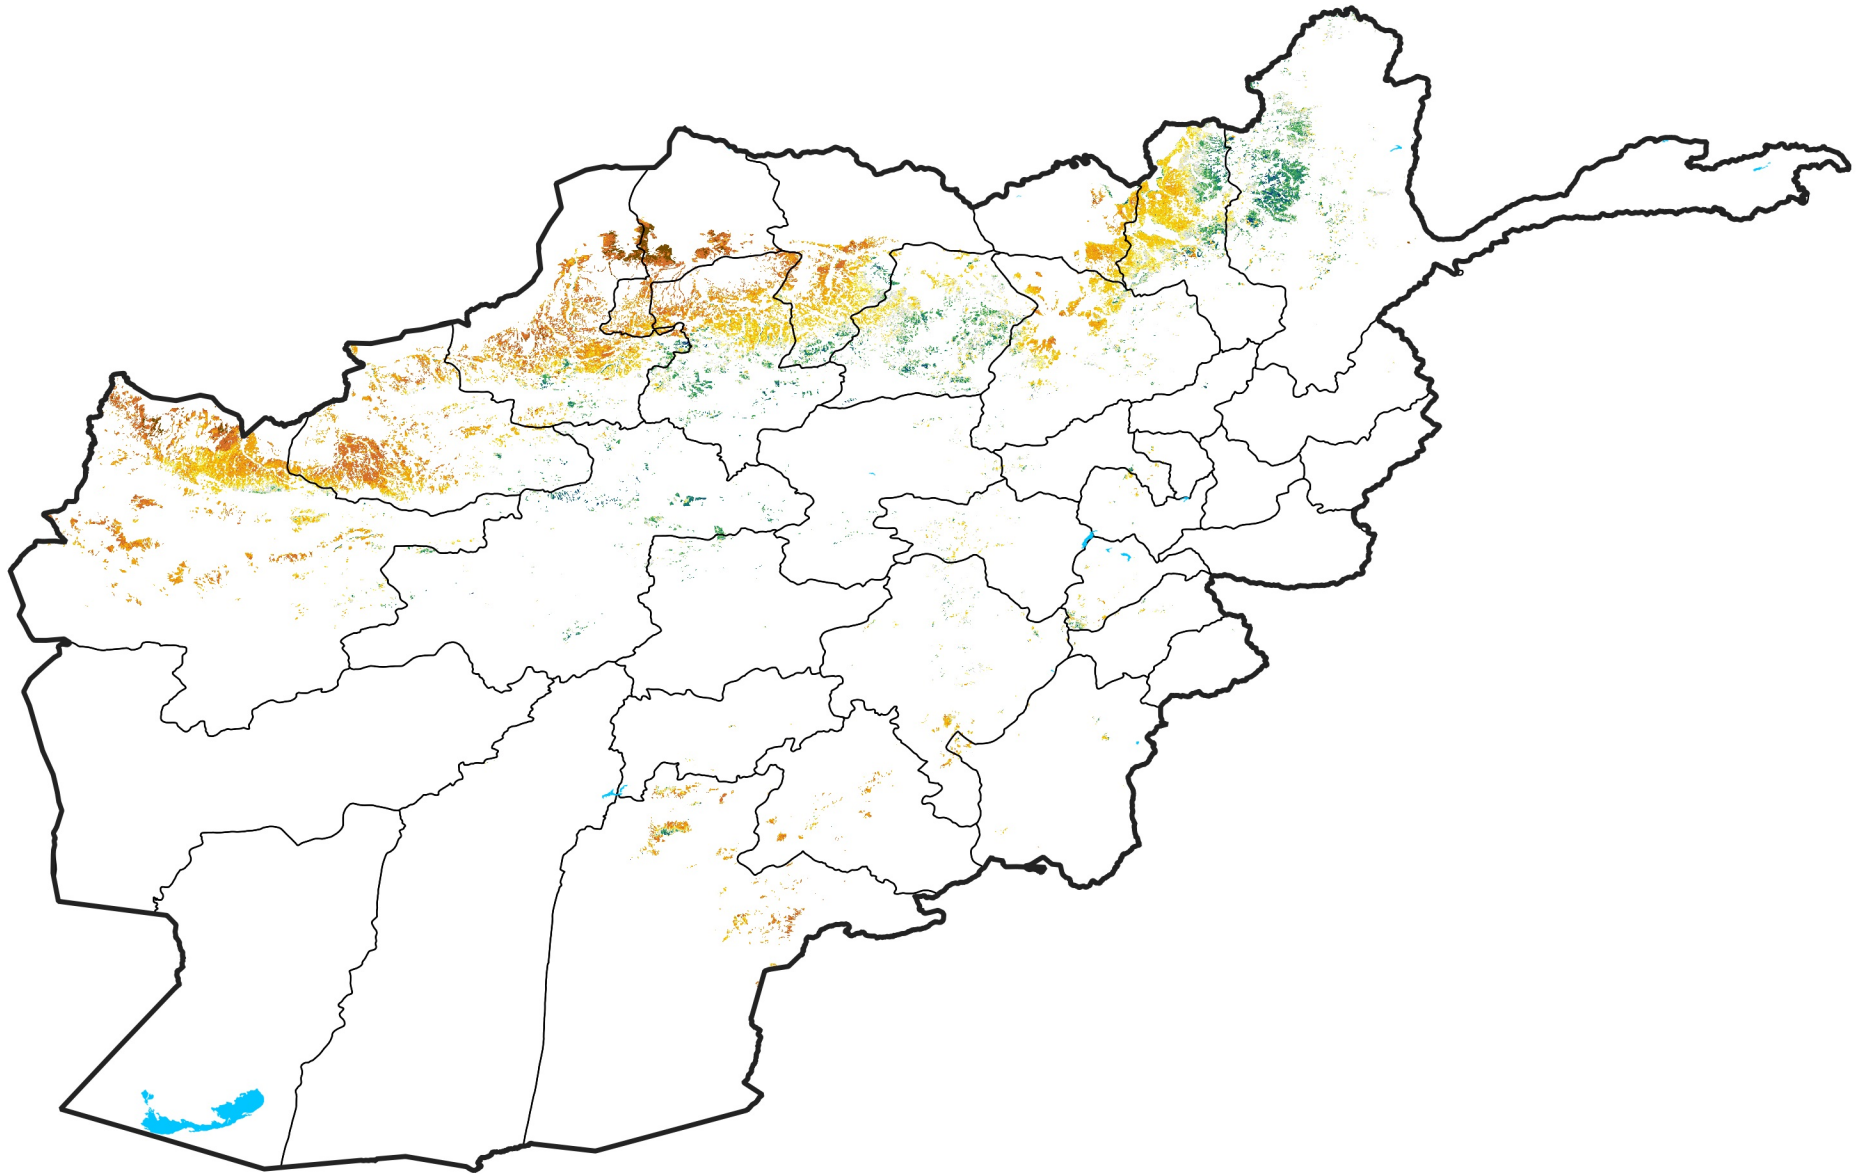

Afghanistan Rainfed Agricultural Areas

Percent of Mean NDVI

2018 / mean (2003 - 2022)

Period 19 / July 01 - 10, 2018

Percent of Normal