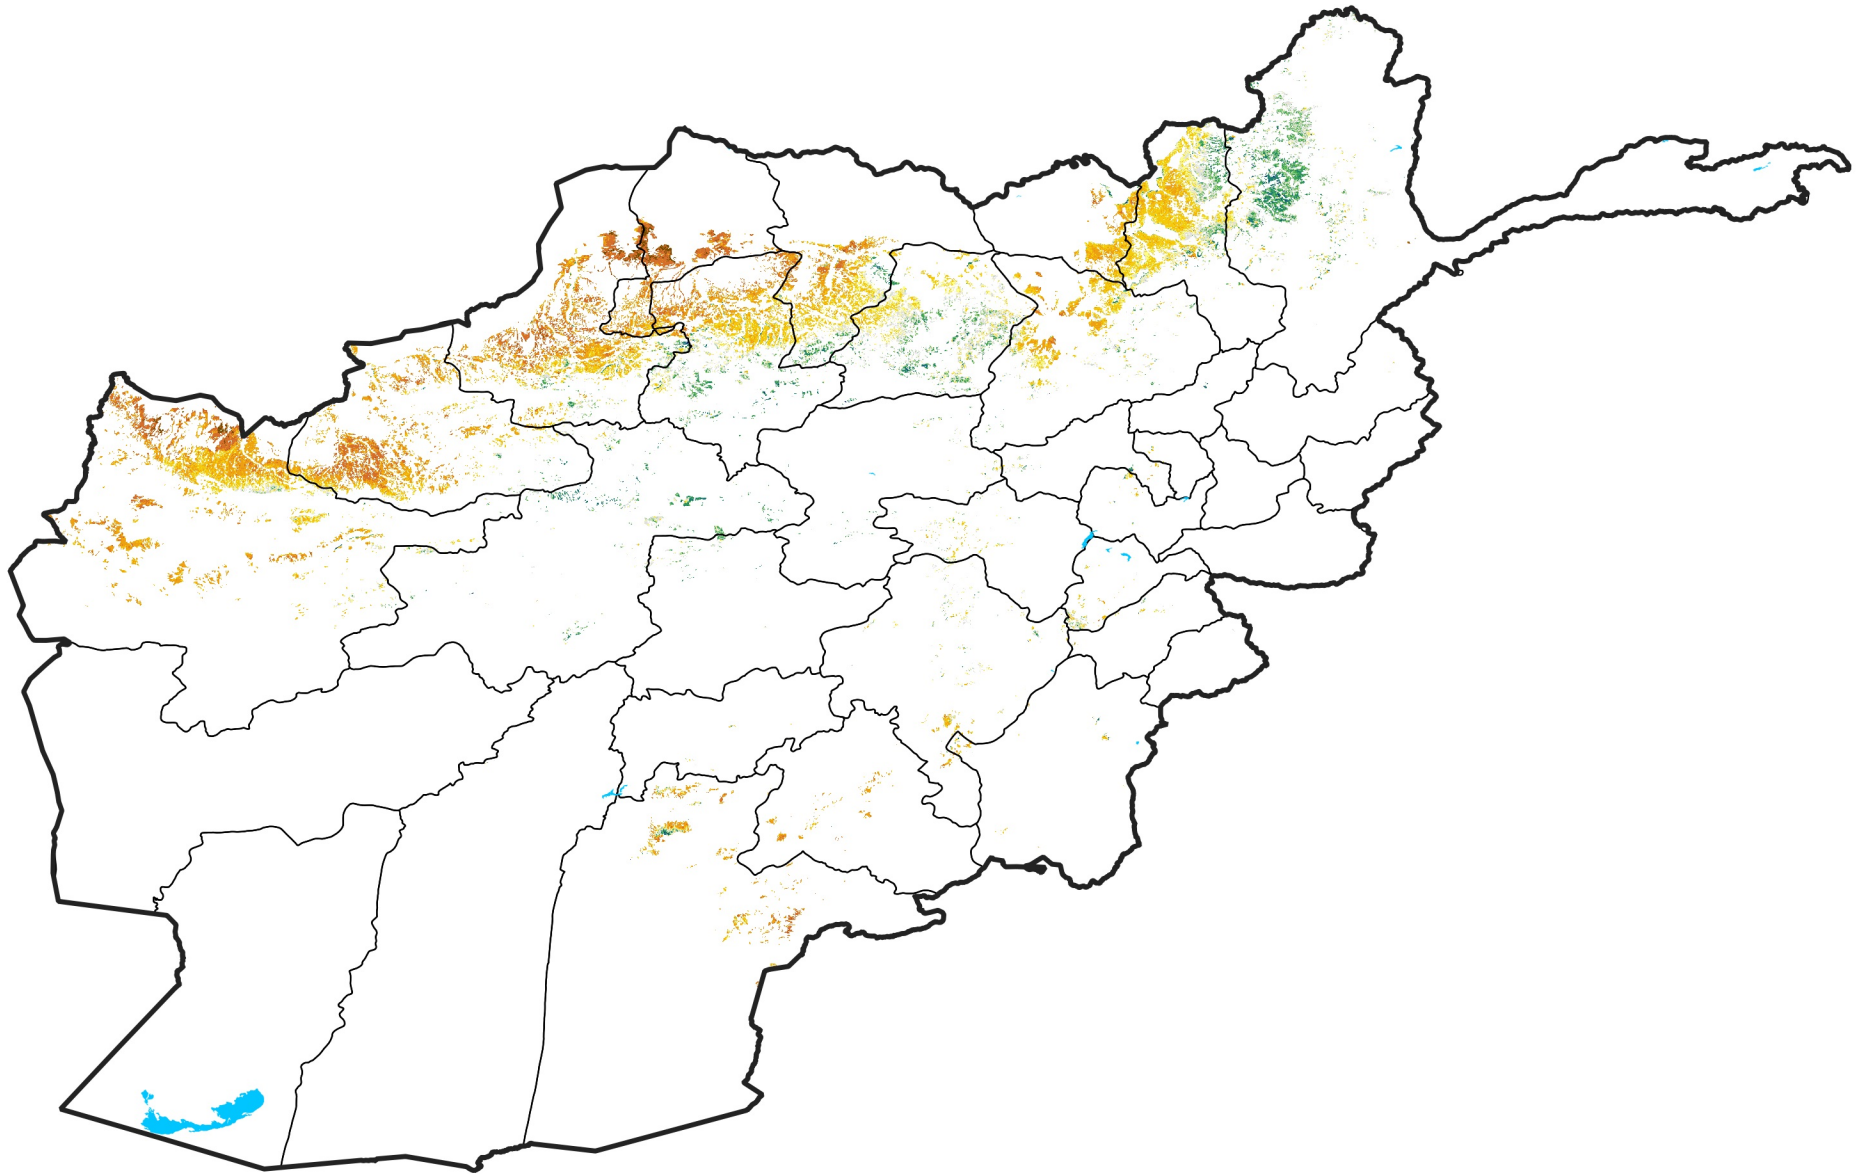

Afghanistan Rainfed Agricultural Areas

Percent of Mean NDVI

2018 / mean (2003 - 2022)

Period 20 / July 11 - 20, 2018

Percent of Normal