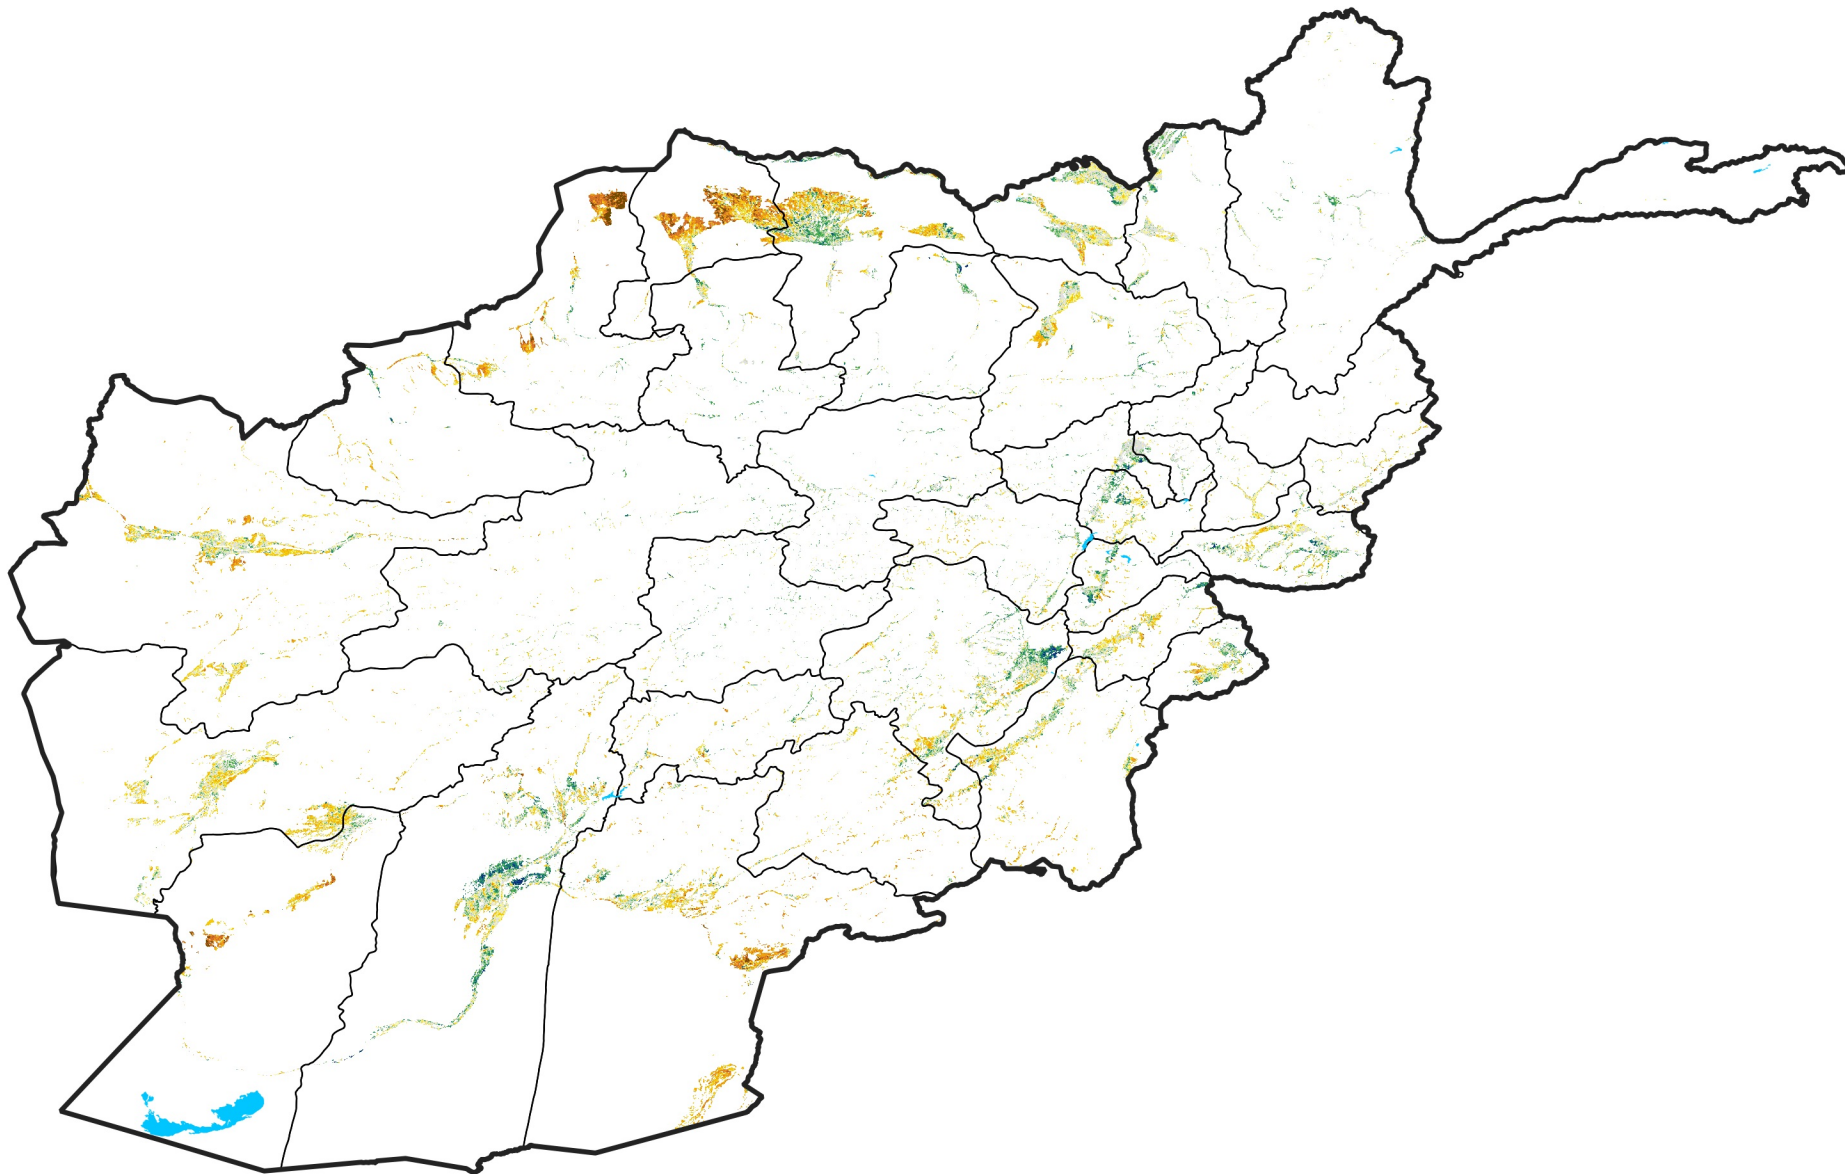

Afghanistan Irrigated Agricultural Areas

Percent of Mean NDVI

2018 / mean (2003 - 2022)

Period 21 / July 21 - 31, 2018

Percent of Normal