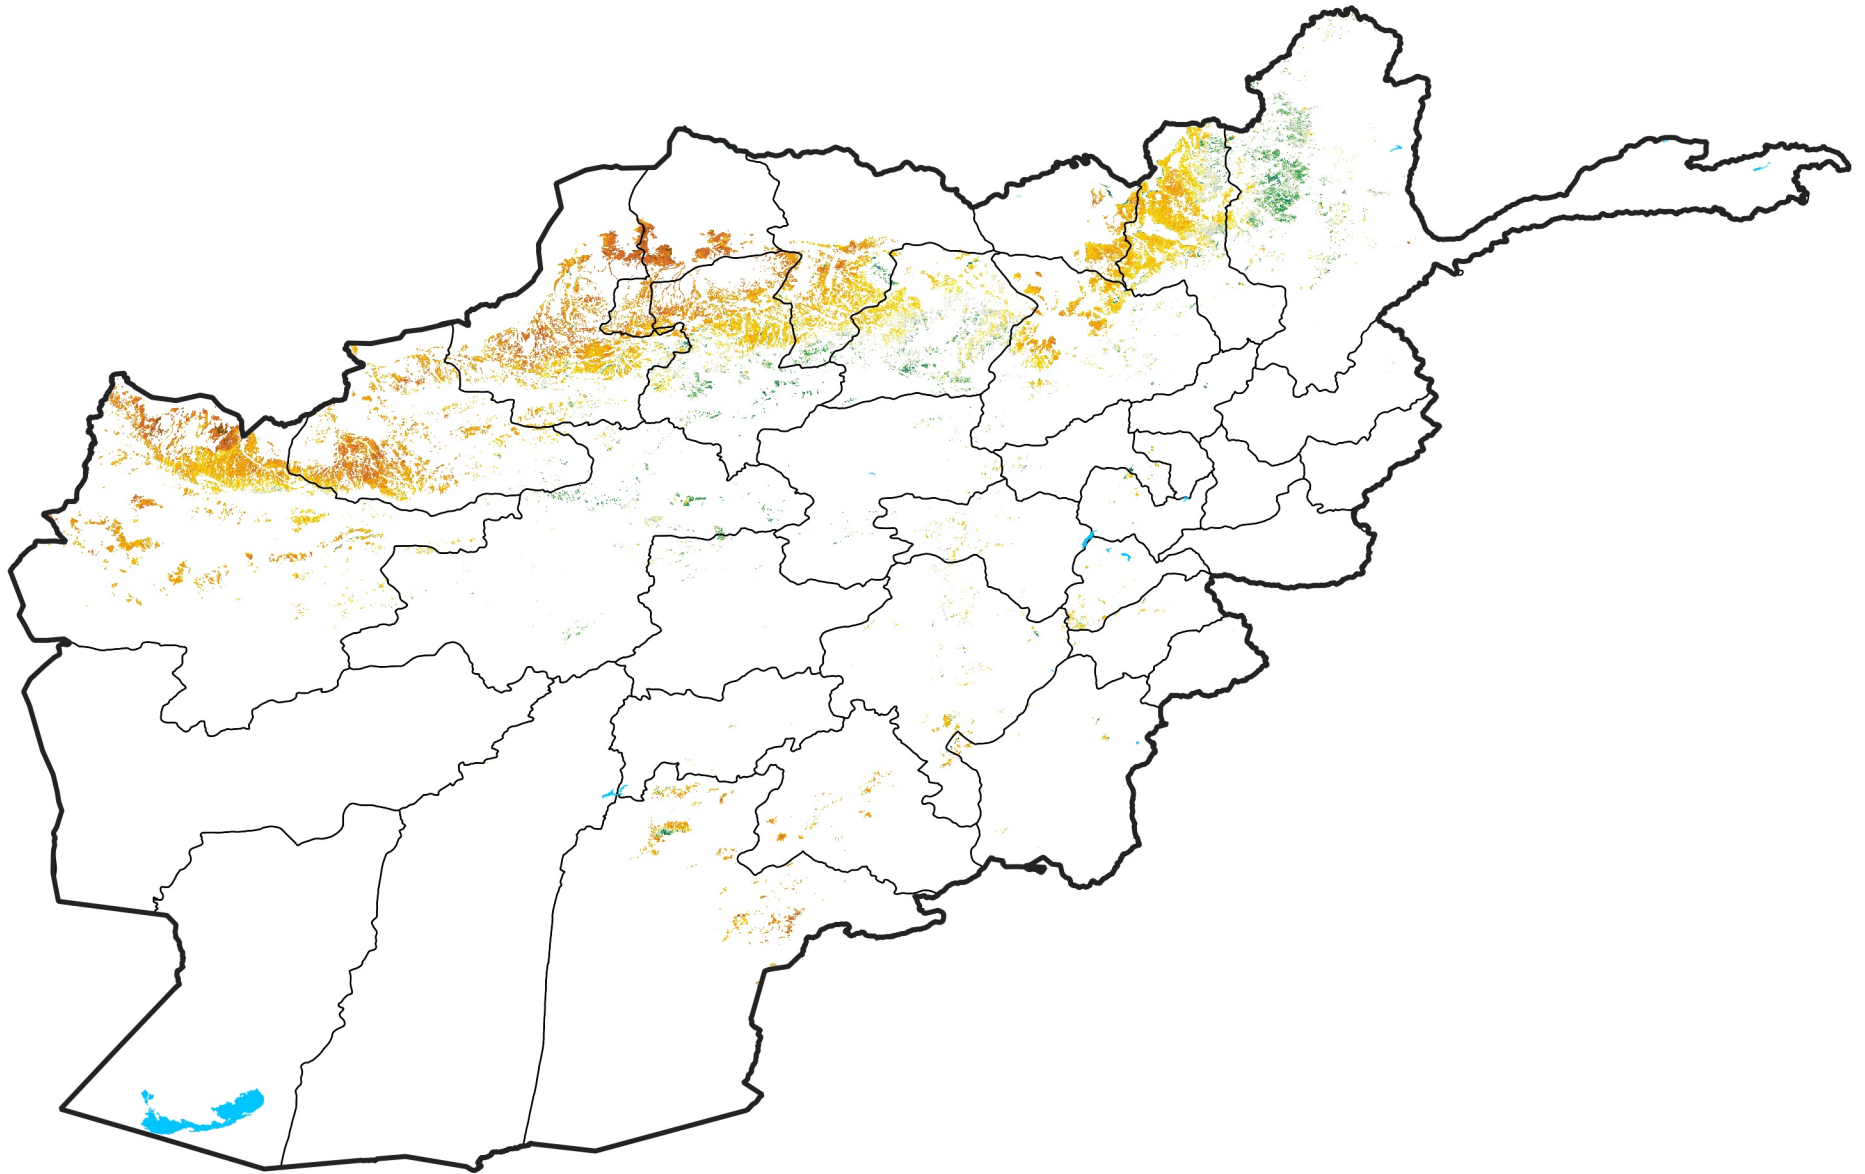

Afghanistan Rainfed Agricultural Areas

Percent of Mean NDVI

2018 / mean (2003 - 2022)

Period 21 / July 21 - 31, 2018

Percent of Normal