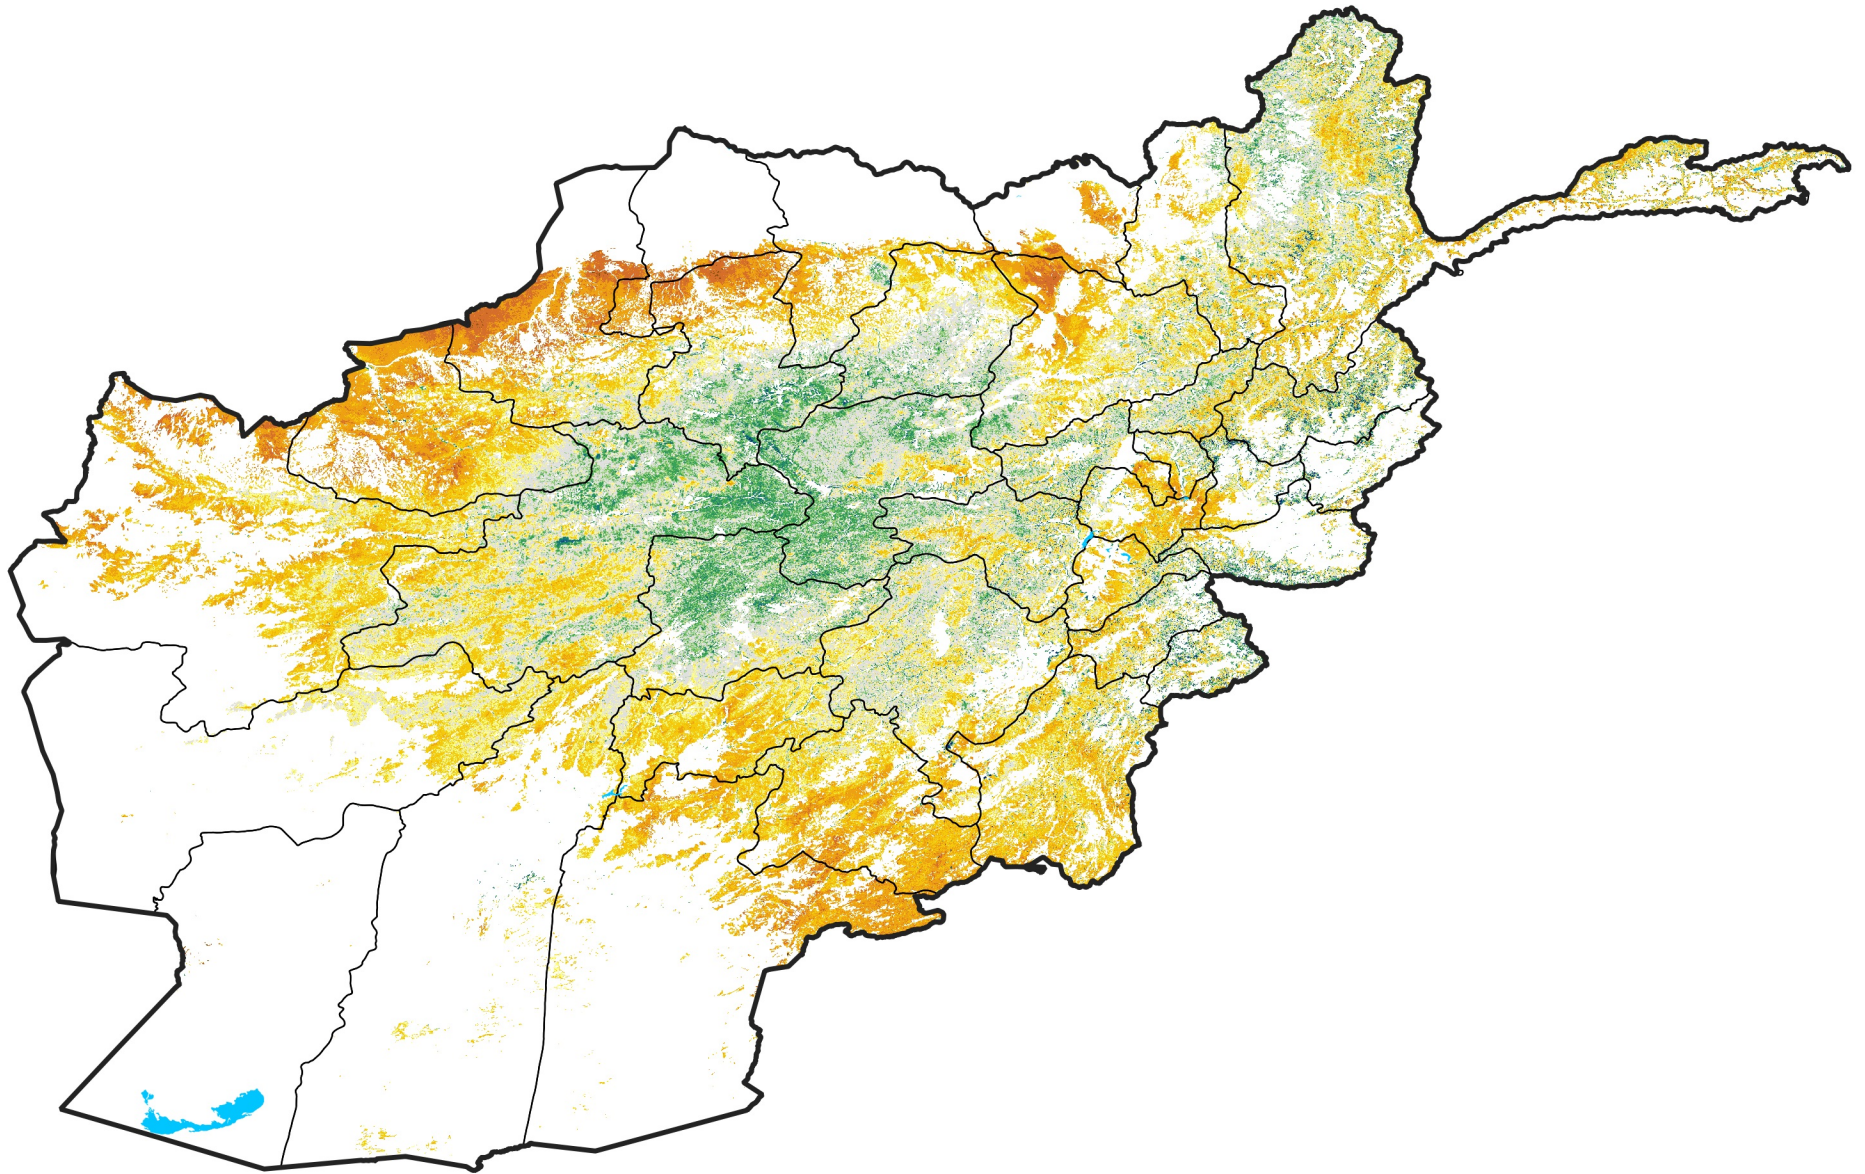

Afghanistan Rangeland Agricultural Areas

Percent of Mean NDVI

2018 / mean (2003 - 2022)

Period 21 / July 21 - 31, 2018

Percent of Normal