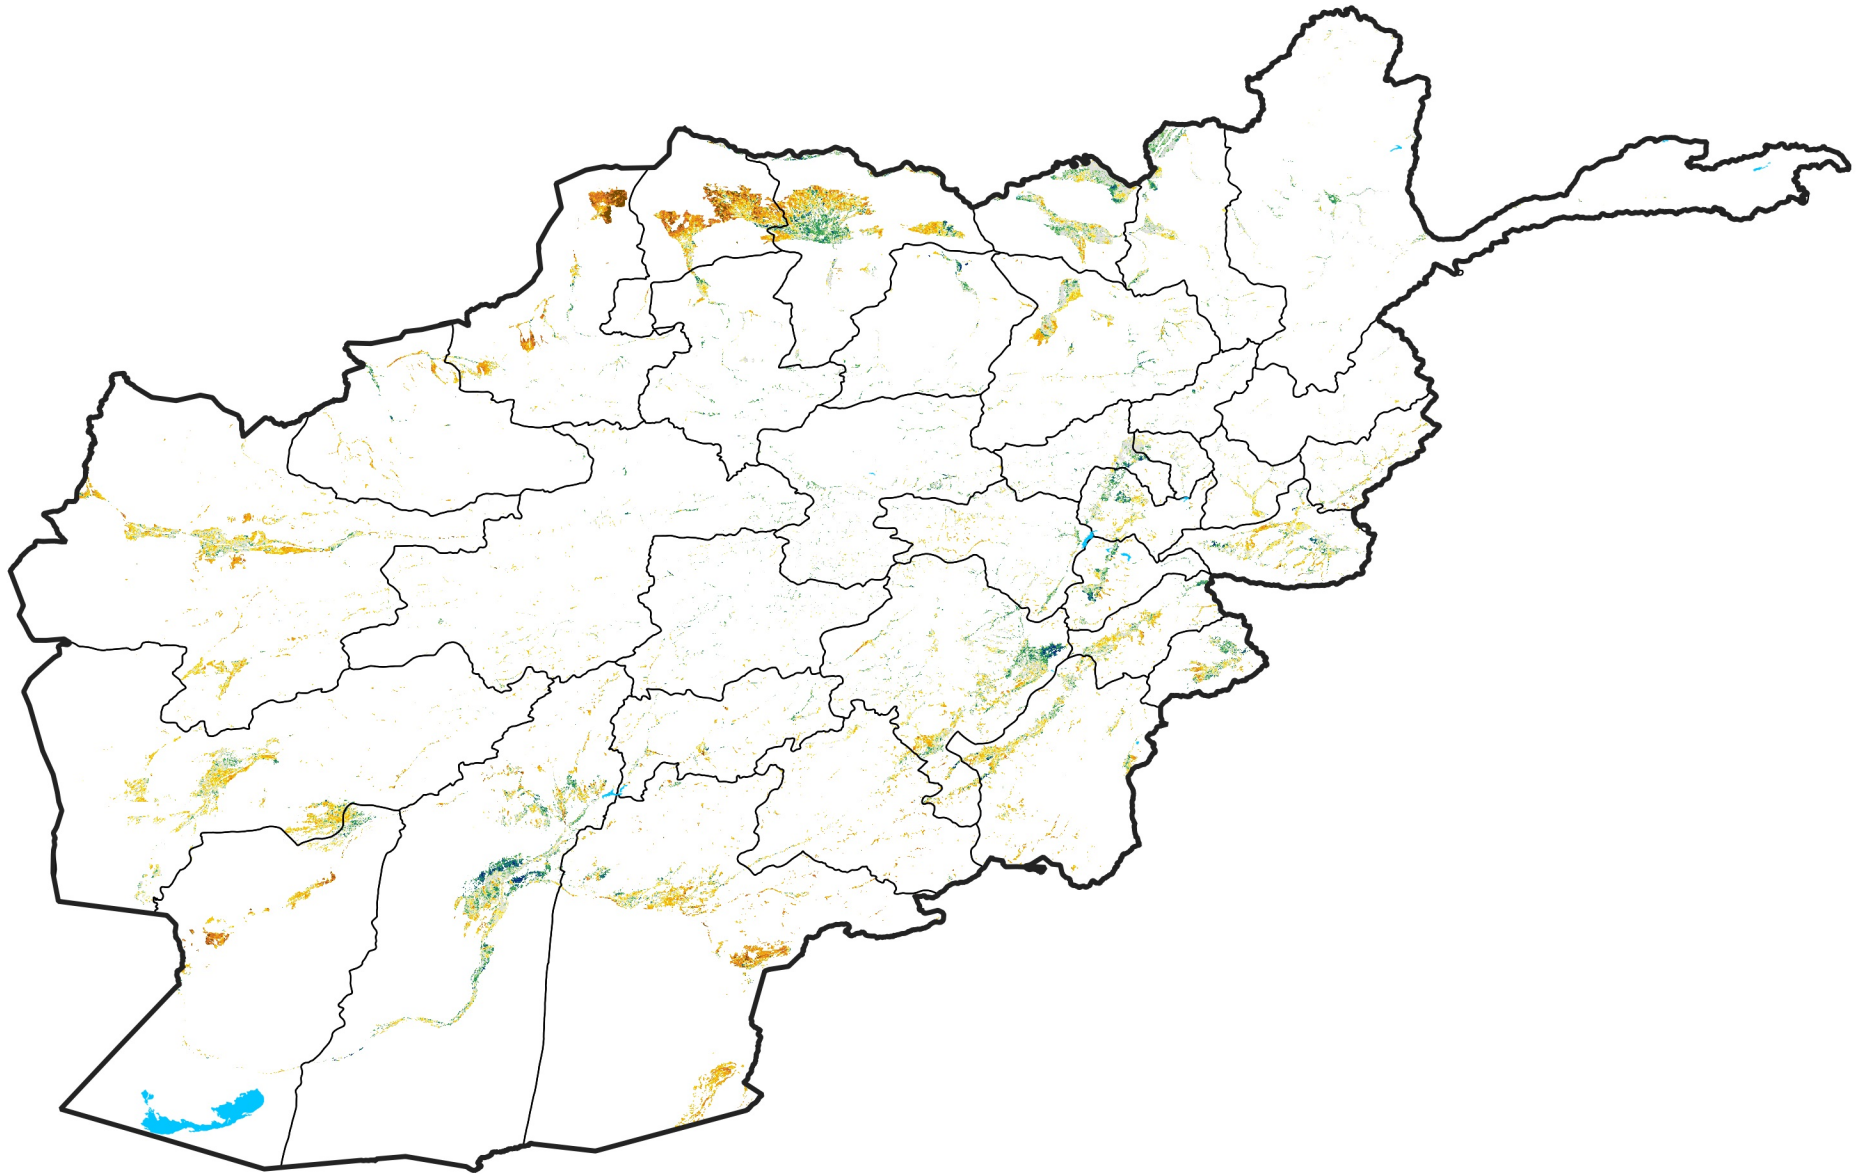

Afghanistan Irrigated Agricultural Areas

Percent of Mean NDVI

2018 / mean (2003 - 2022)

Period 22 / August 01 - 10, 2018

Percent of Normal