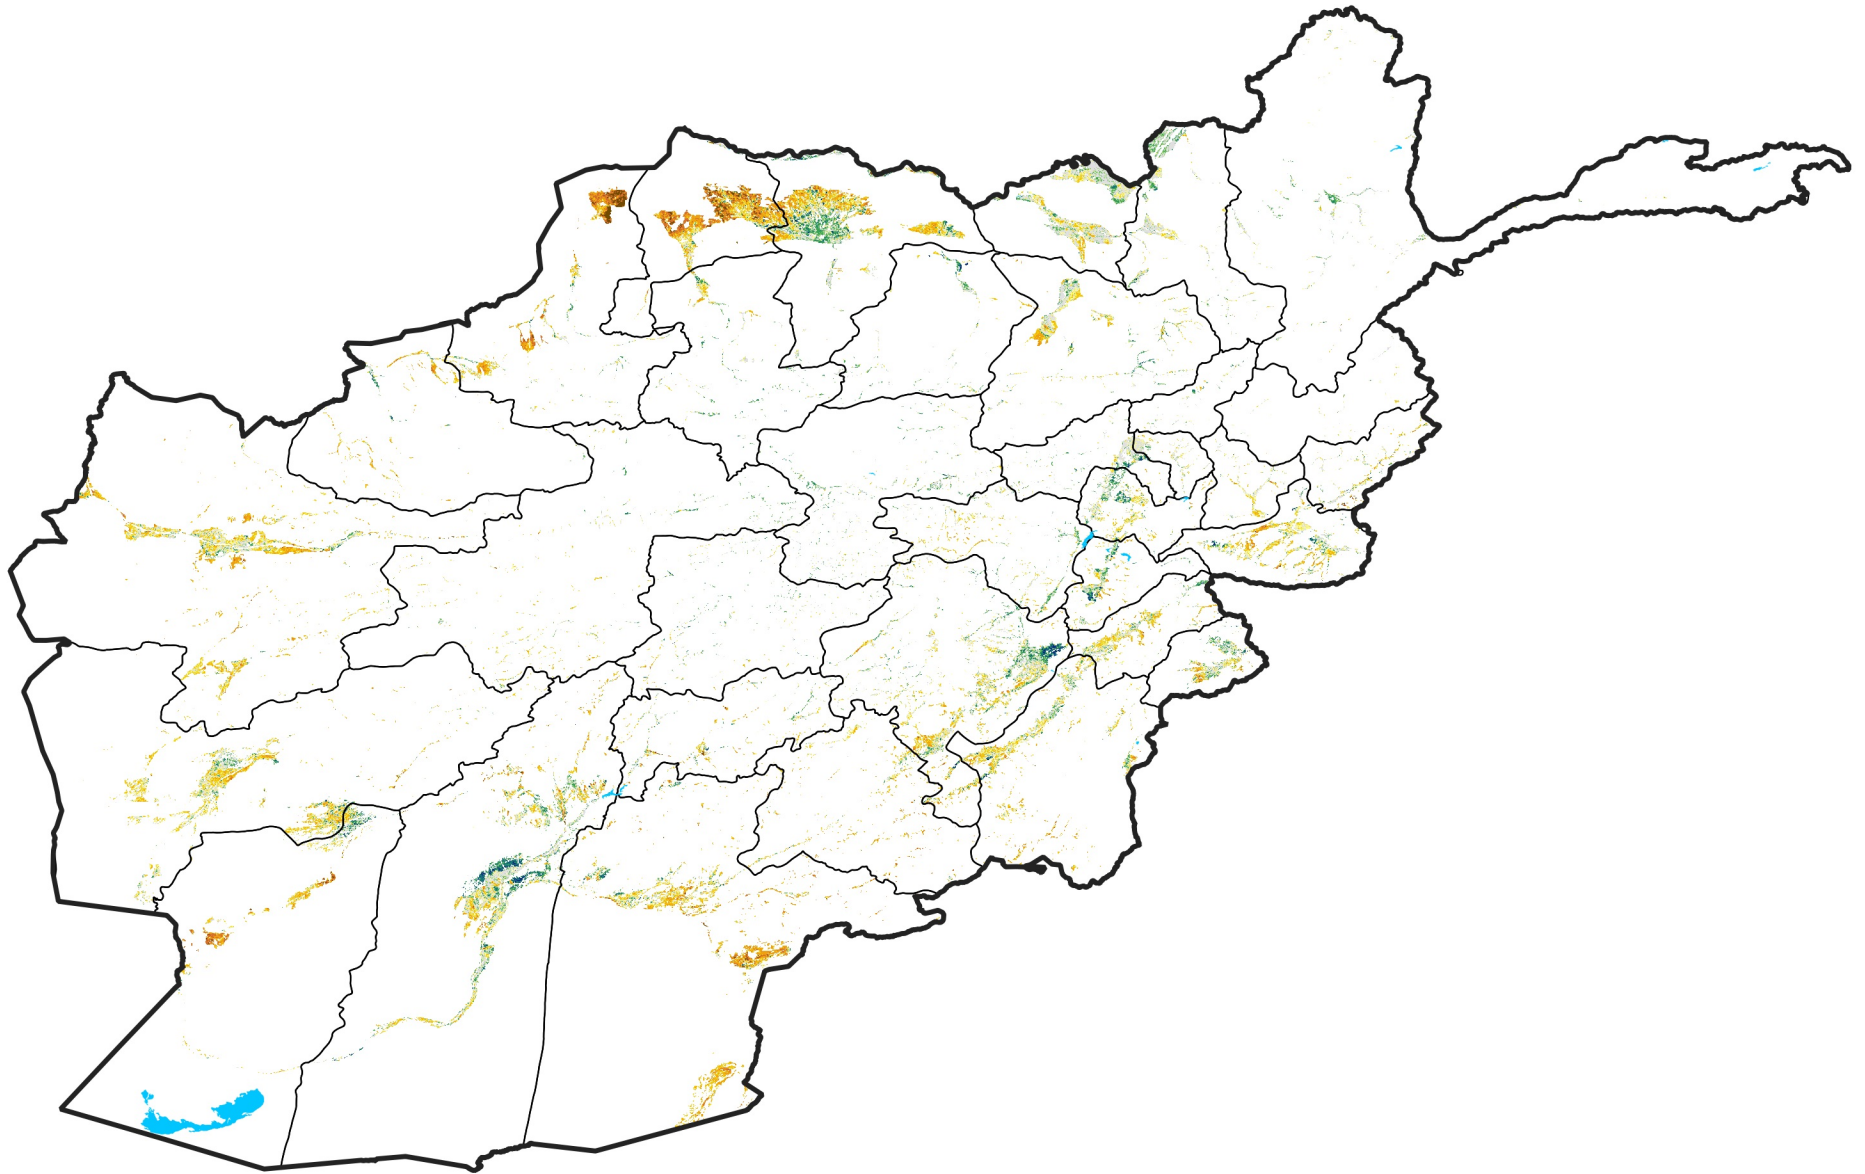

Afghanistan Irrigated Agricultural Areas

Percent of Mean NDVI

2018 / mean (2003 - 2022)

Period 23 / August 11 - 20, 2018

Percent of Normal