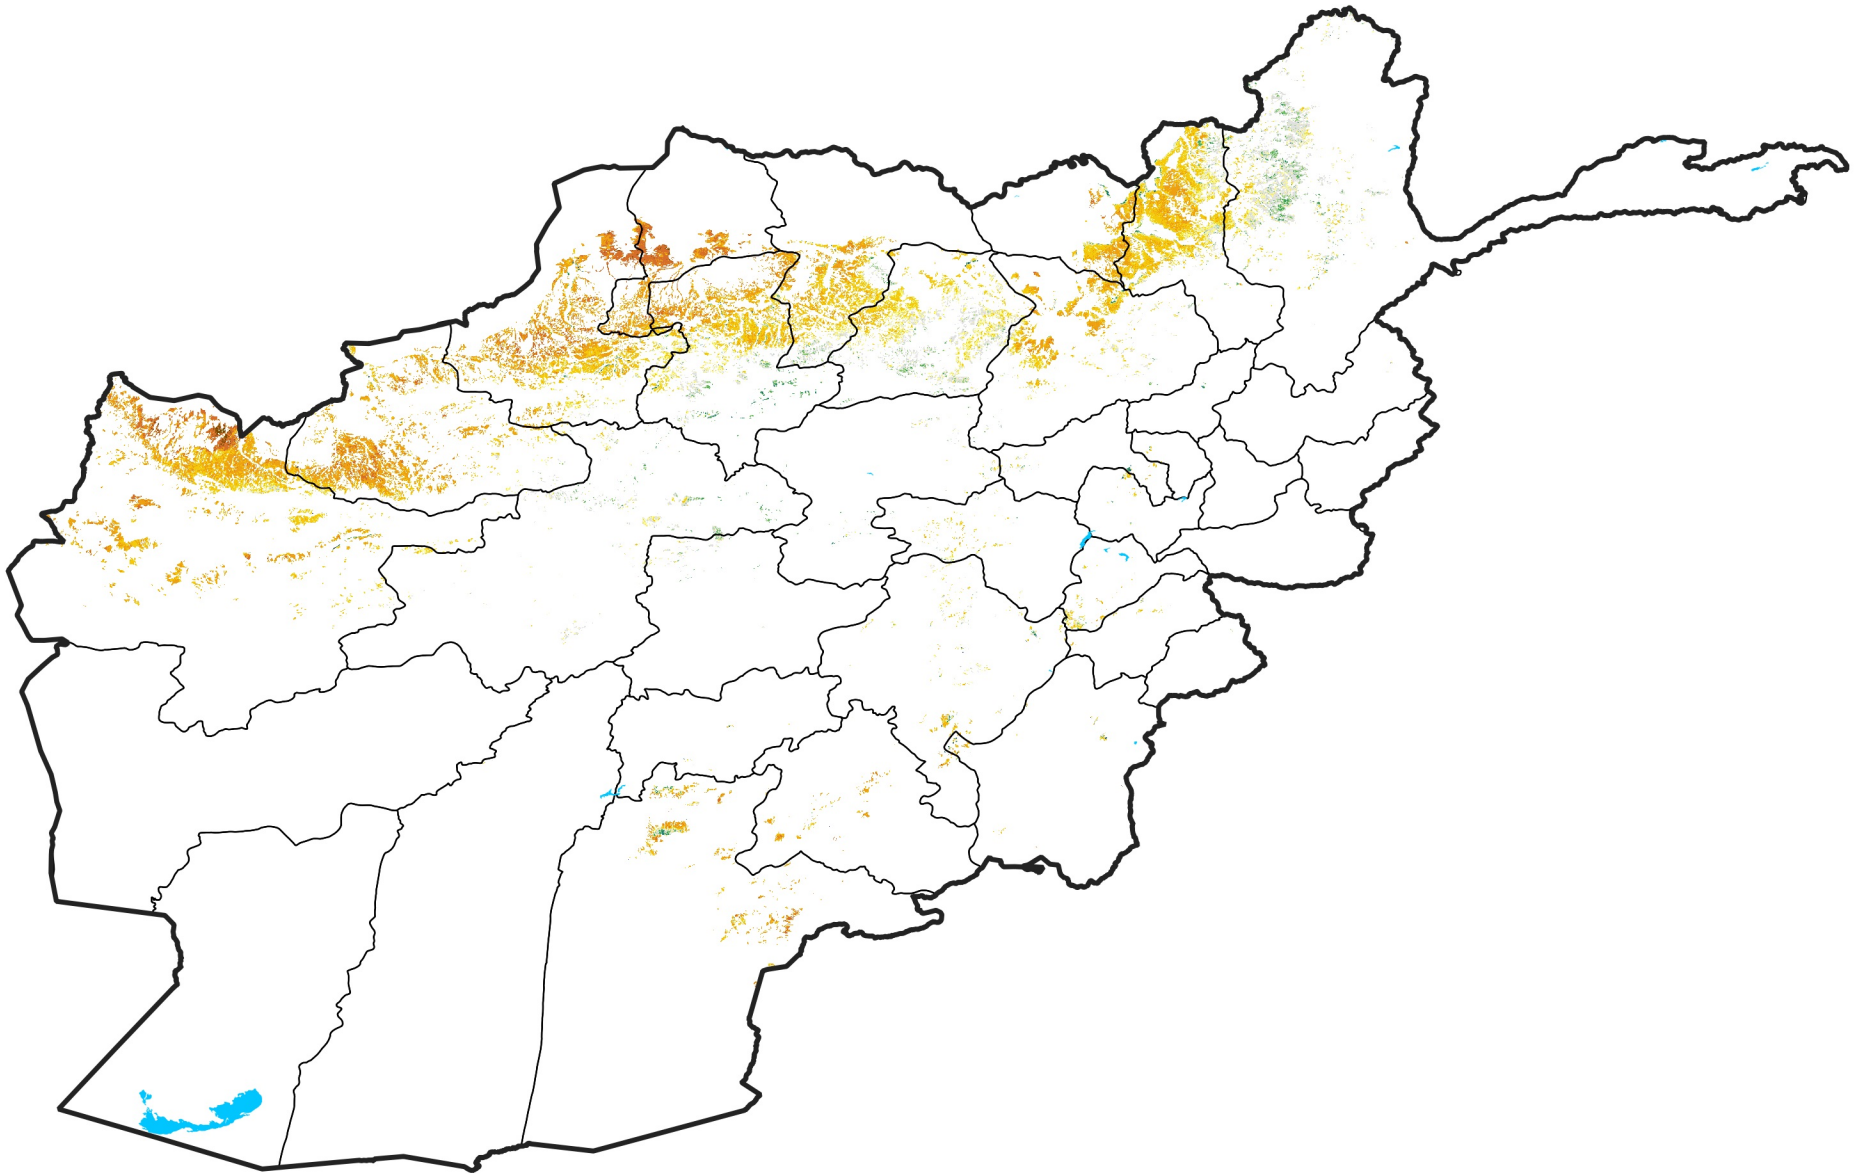

Afghanistan Rainfed Agricultural Areas

Percent of Mean NDVI

2018 / mean (2003 - 2022)

Period 23 / August 11 - 20, 2018

Percent of Normal