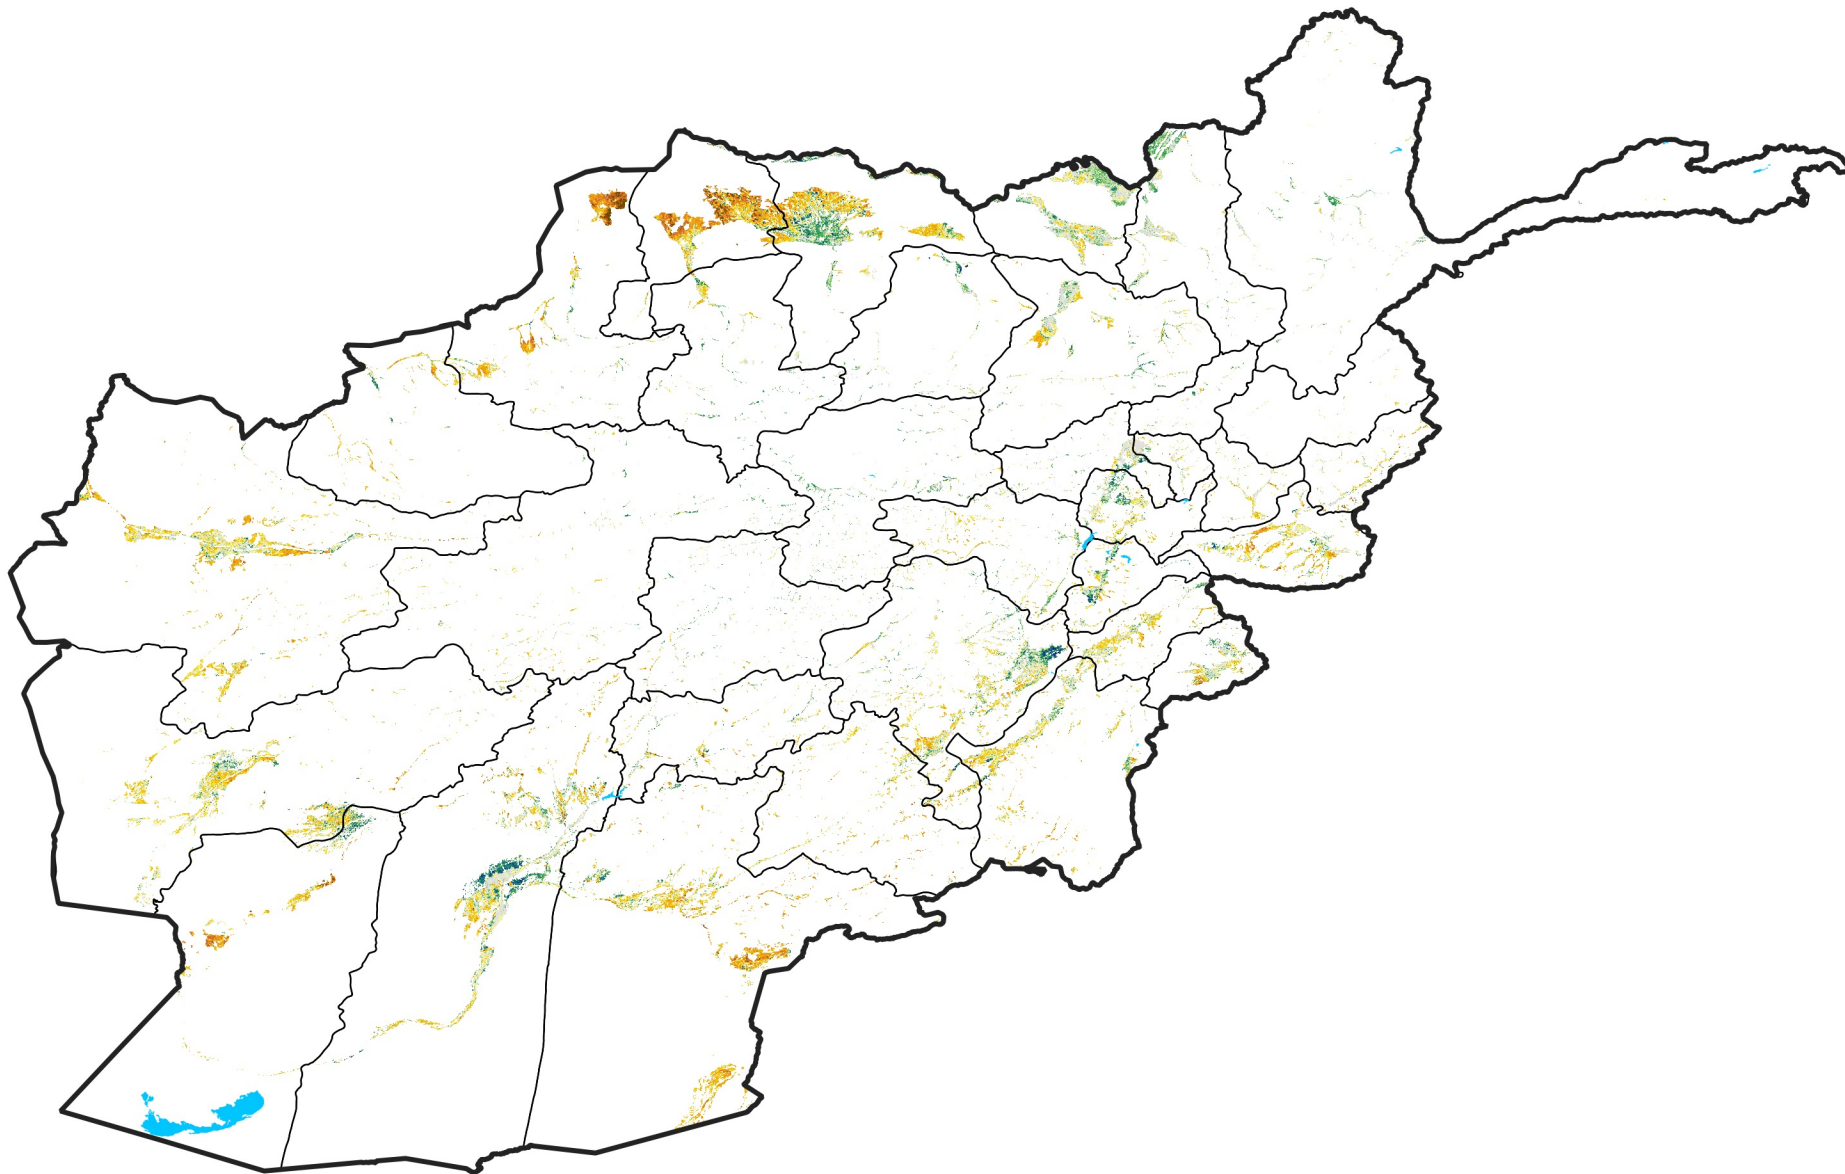

Afghanistan Irrigated Agricultural Areas

Percent of Mean NDVI

2018 / mean (2003 - 2022)

Period 24 / August 21 - 31, 2018

Percent of Normal