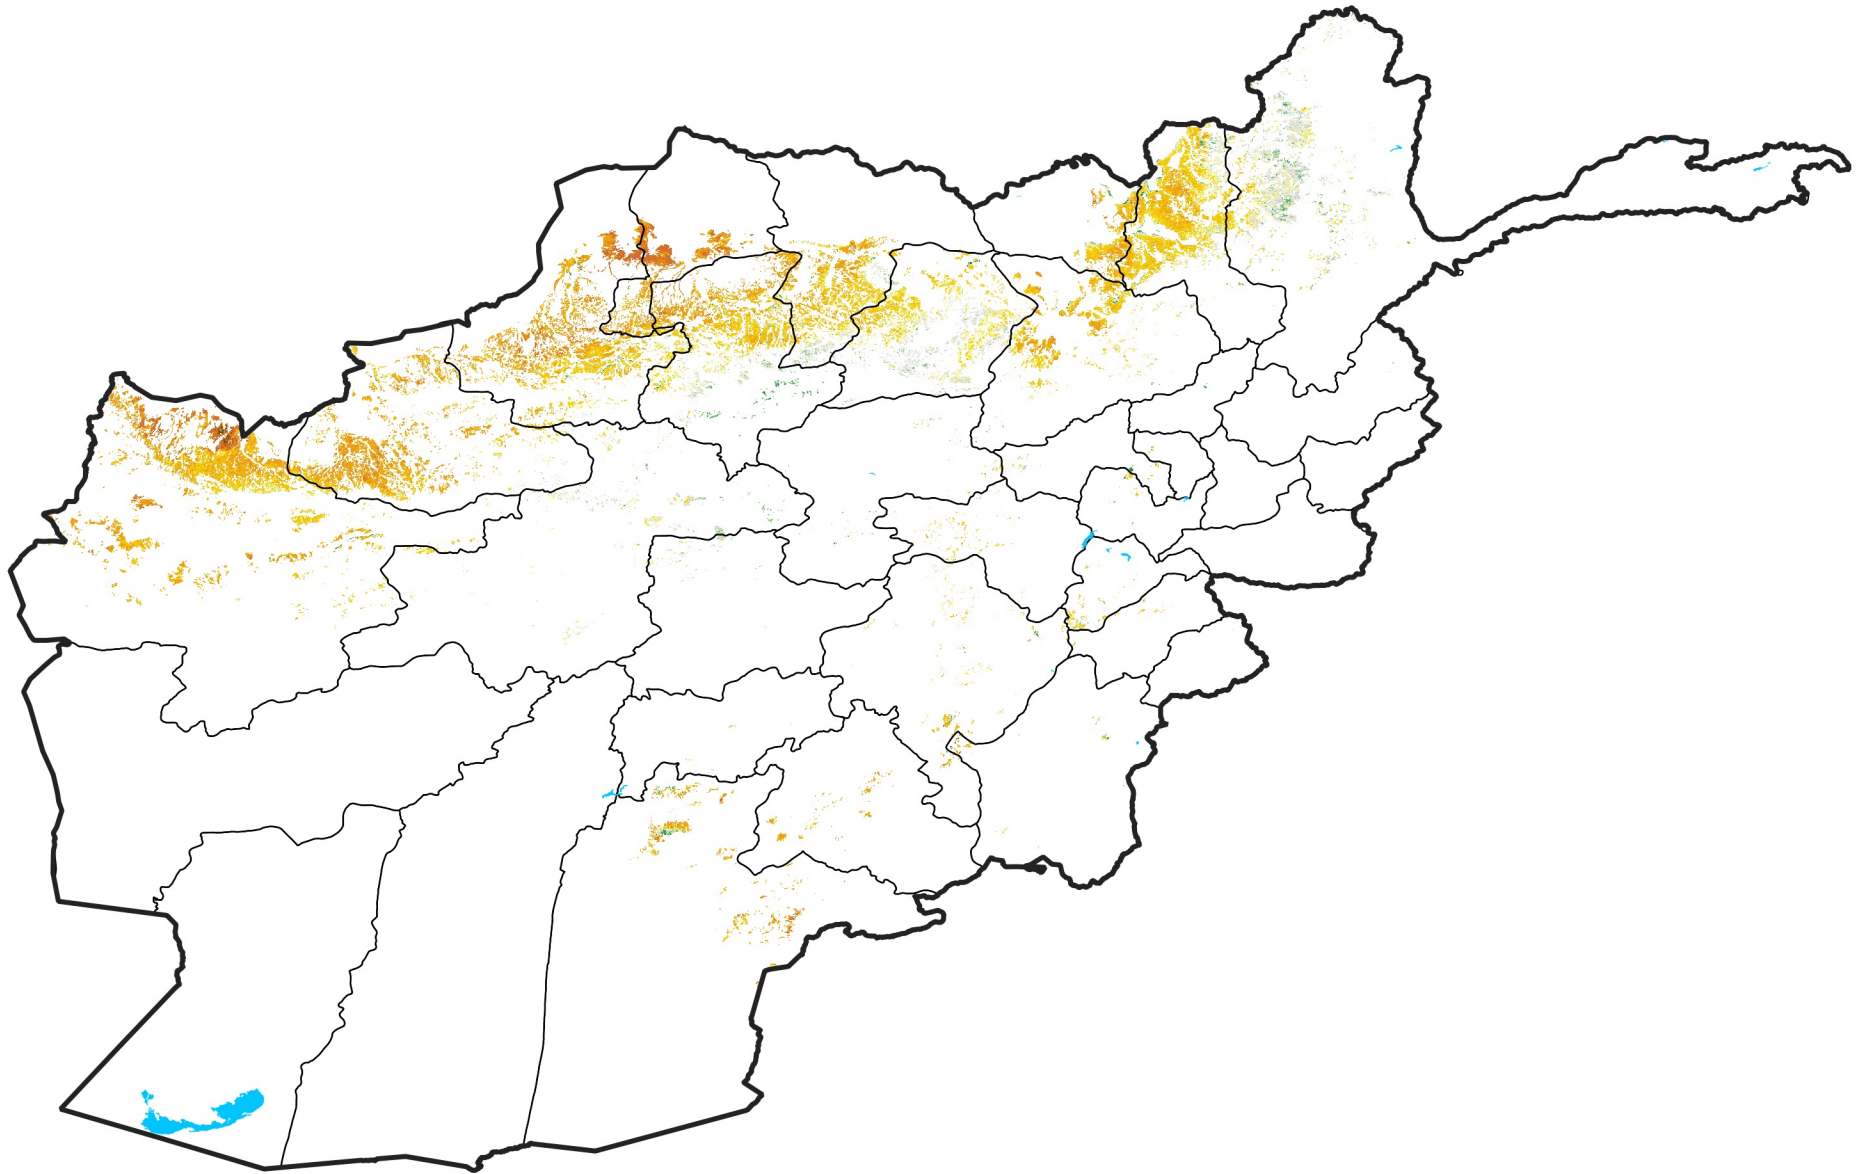

Afghanistan Rainfed Agricultural Areas

Percent of Mean NDVI

2018 / mean (2003 - 2022)

Period 24 / August 21 - 31, 2018

Percent of Normal