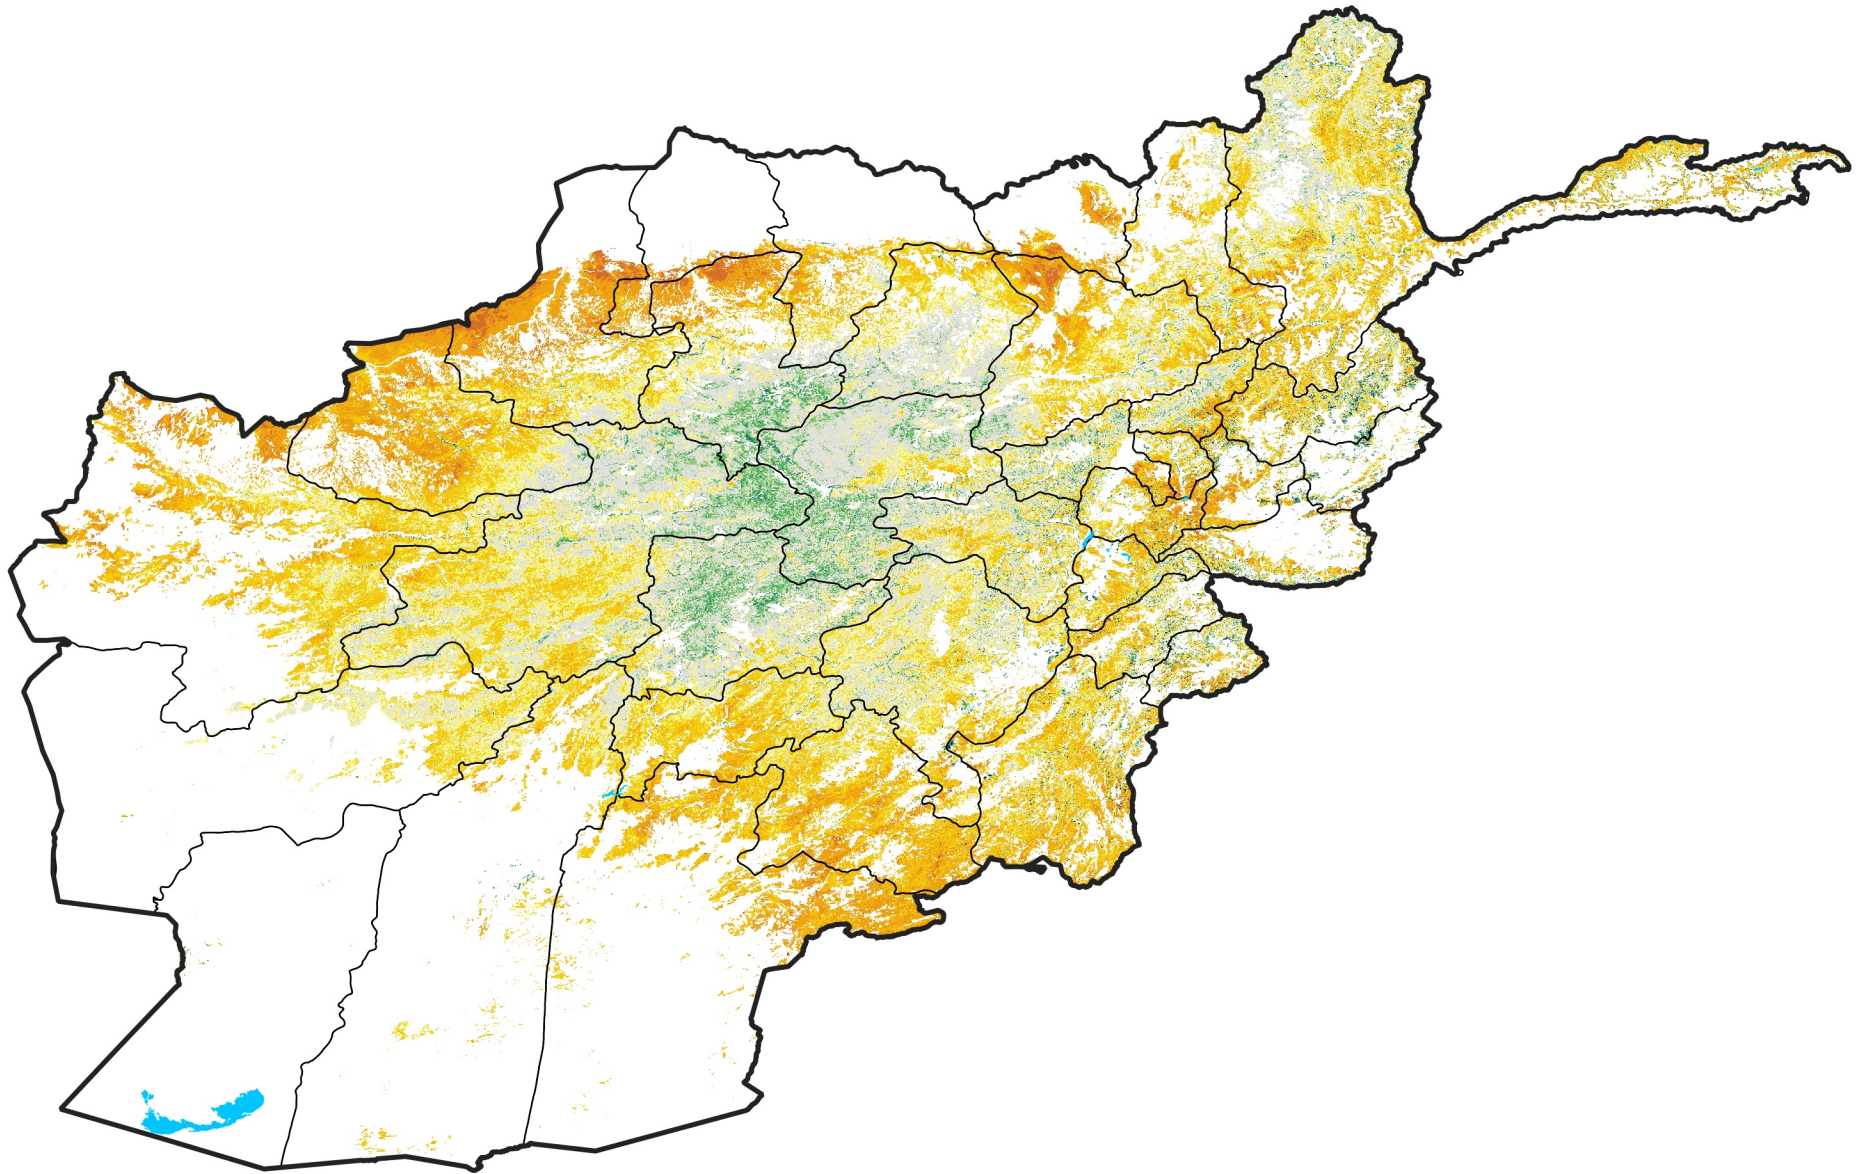

Afghanistan Rangeland Agricultural Areas

Percent of Mean NDVI

2018 / mean (2003 - 2022)

Period 24 / August 21 - 31, 2018

Percent of Normal