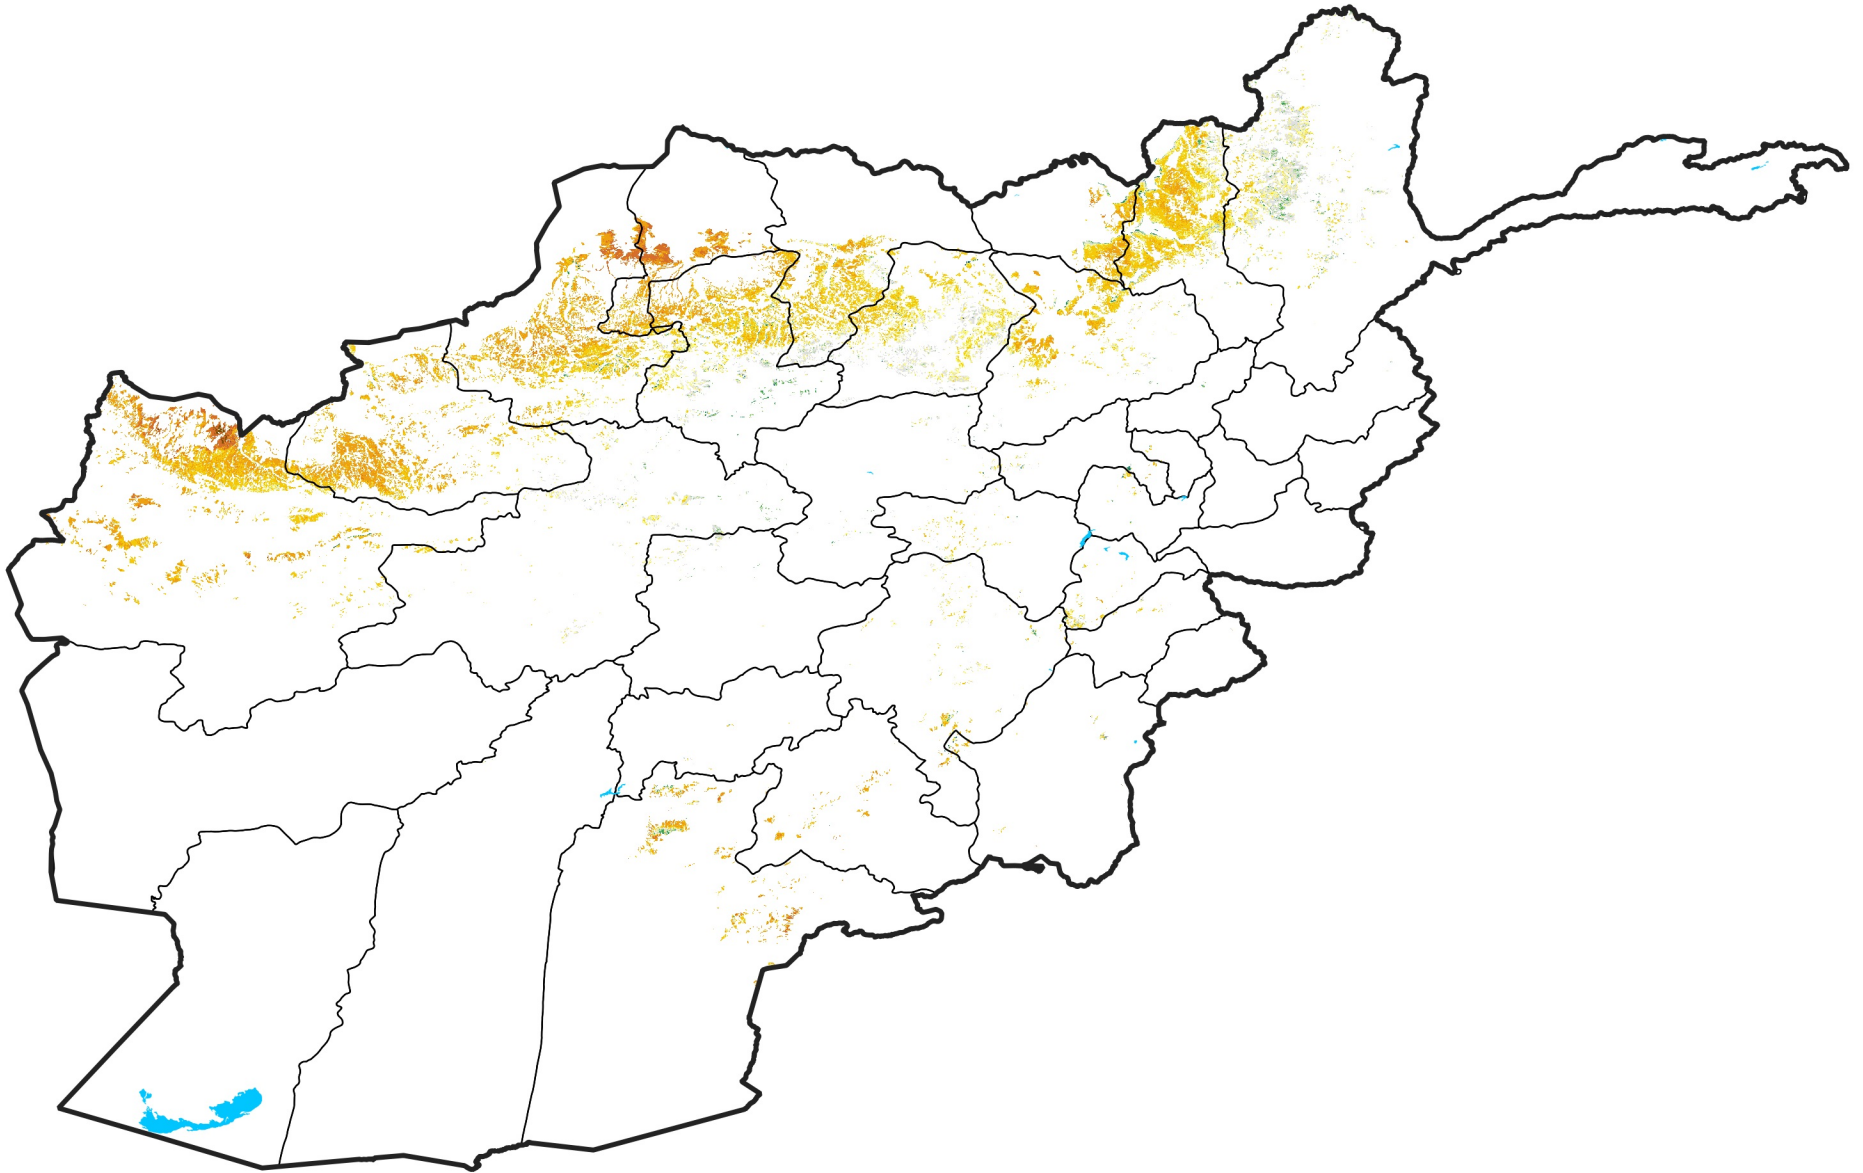

Afghanistan Rainfed Agricultural Areas

Percent of Mean NDVI

2018 / mean (2003 - 2022)

Period 25 / September 01 - 10, 2018

Percent of Normal