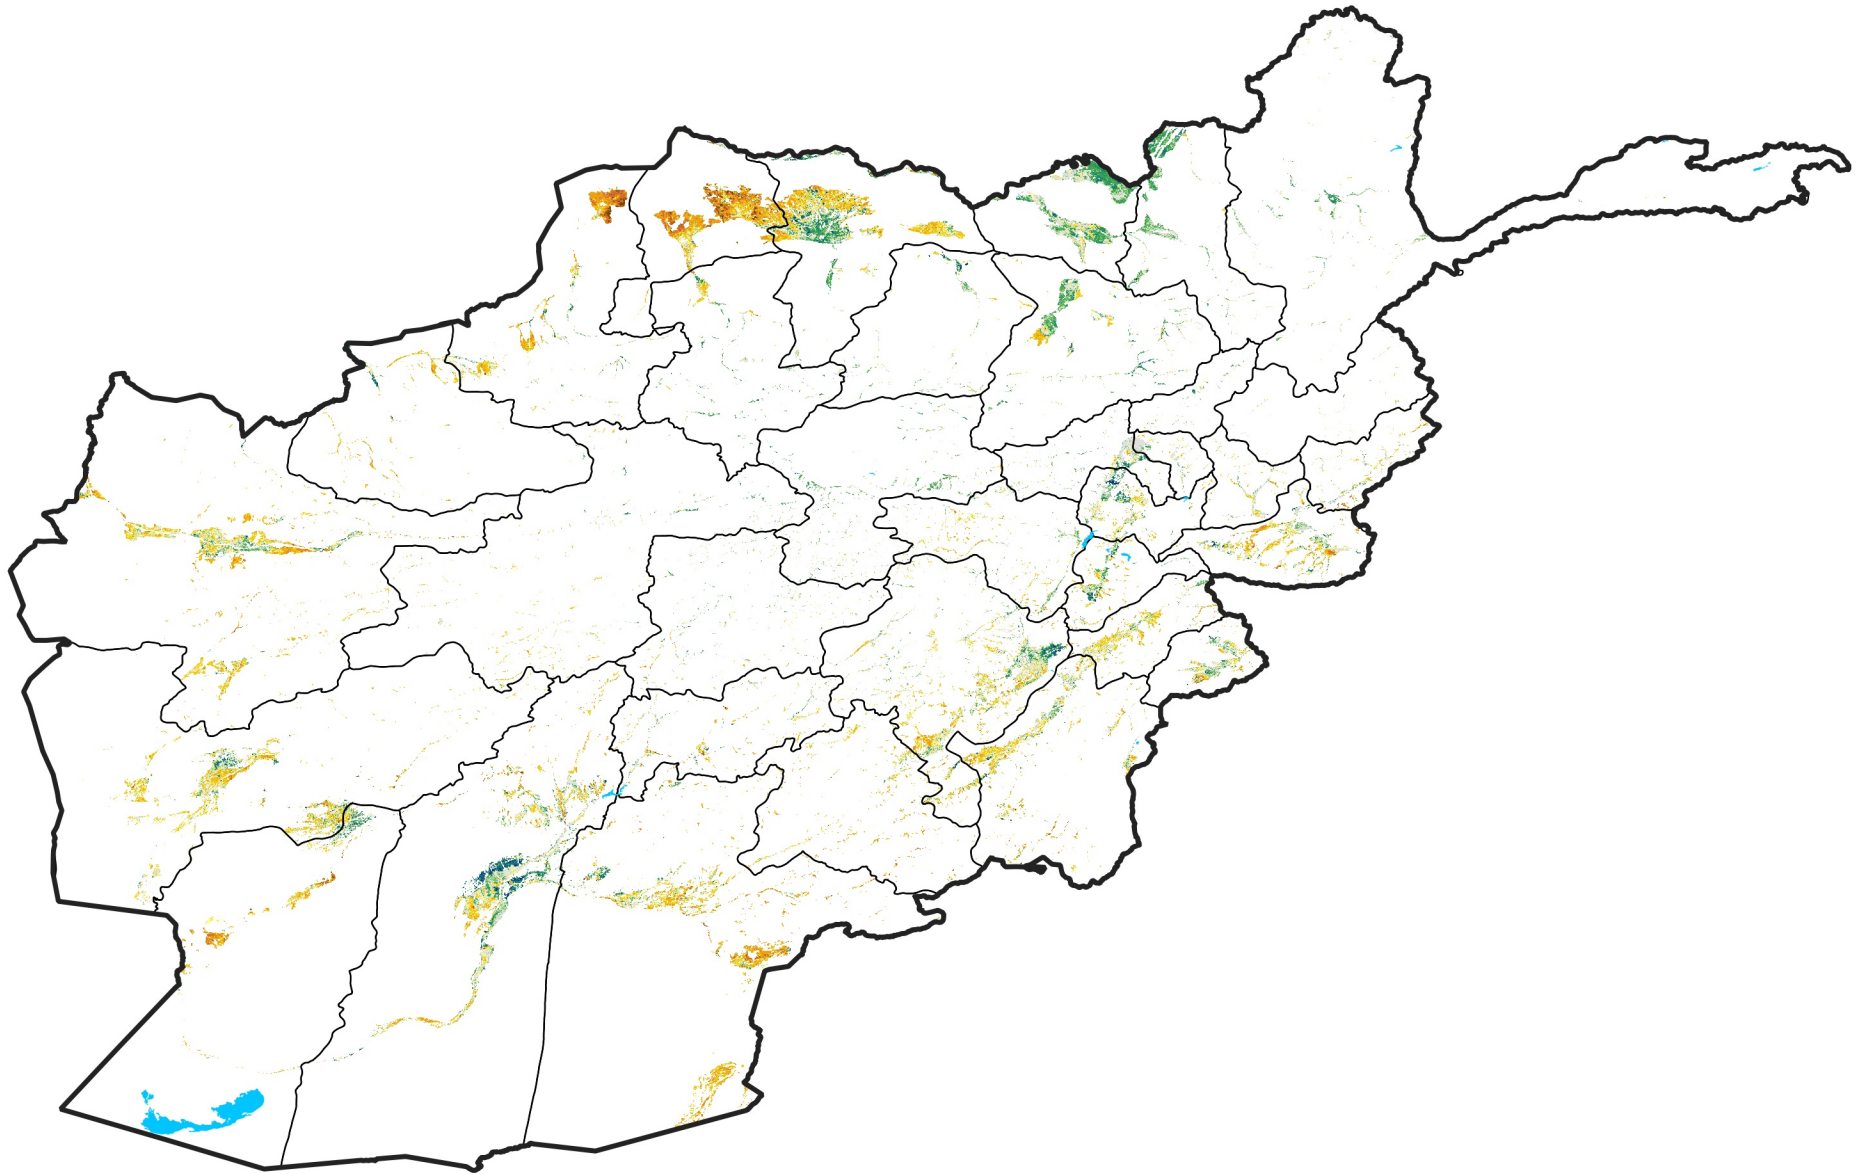

Afghanistan Irrigated Agricultural Areas

Percent of Mean NDVI

2018 / mean (2003 - 2022)

Period 26 / September 11 - 20, 2018

Percent of Normal