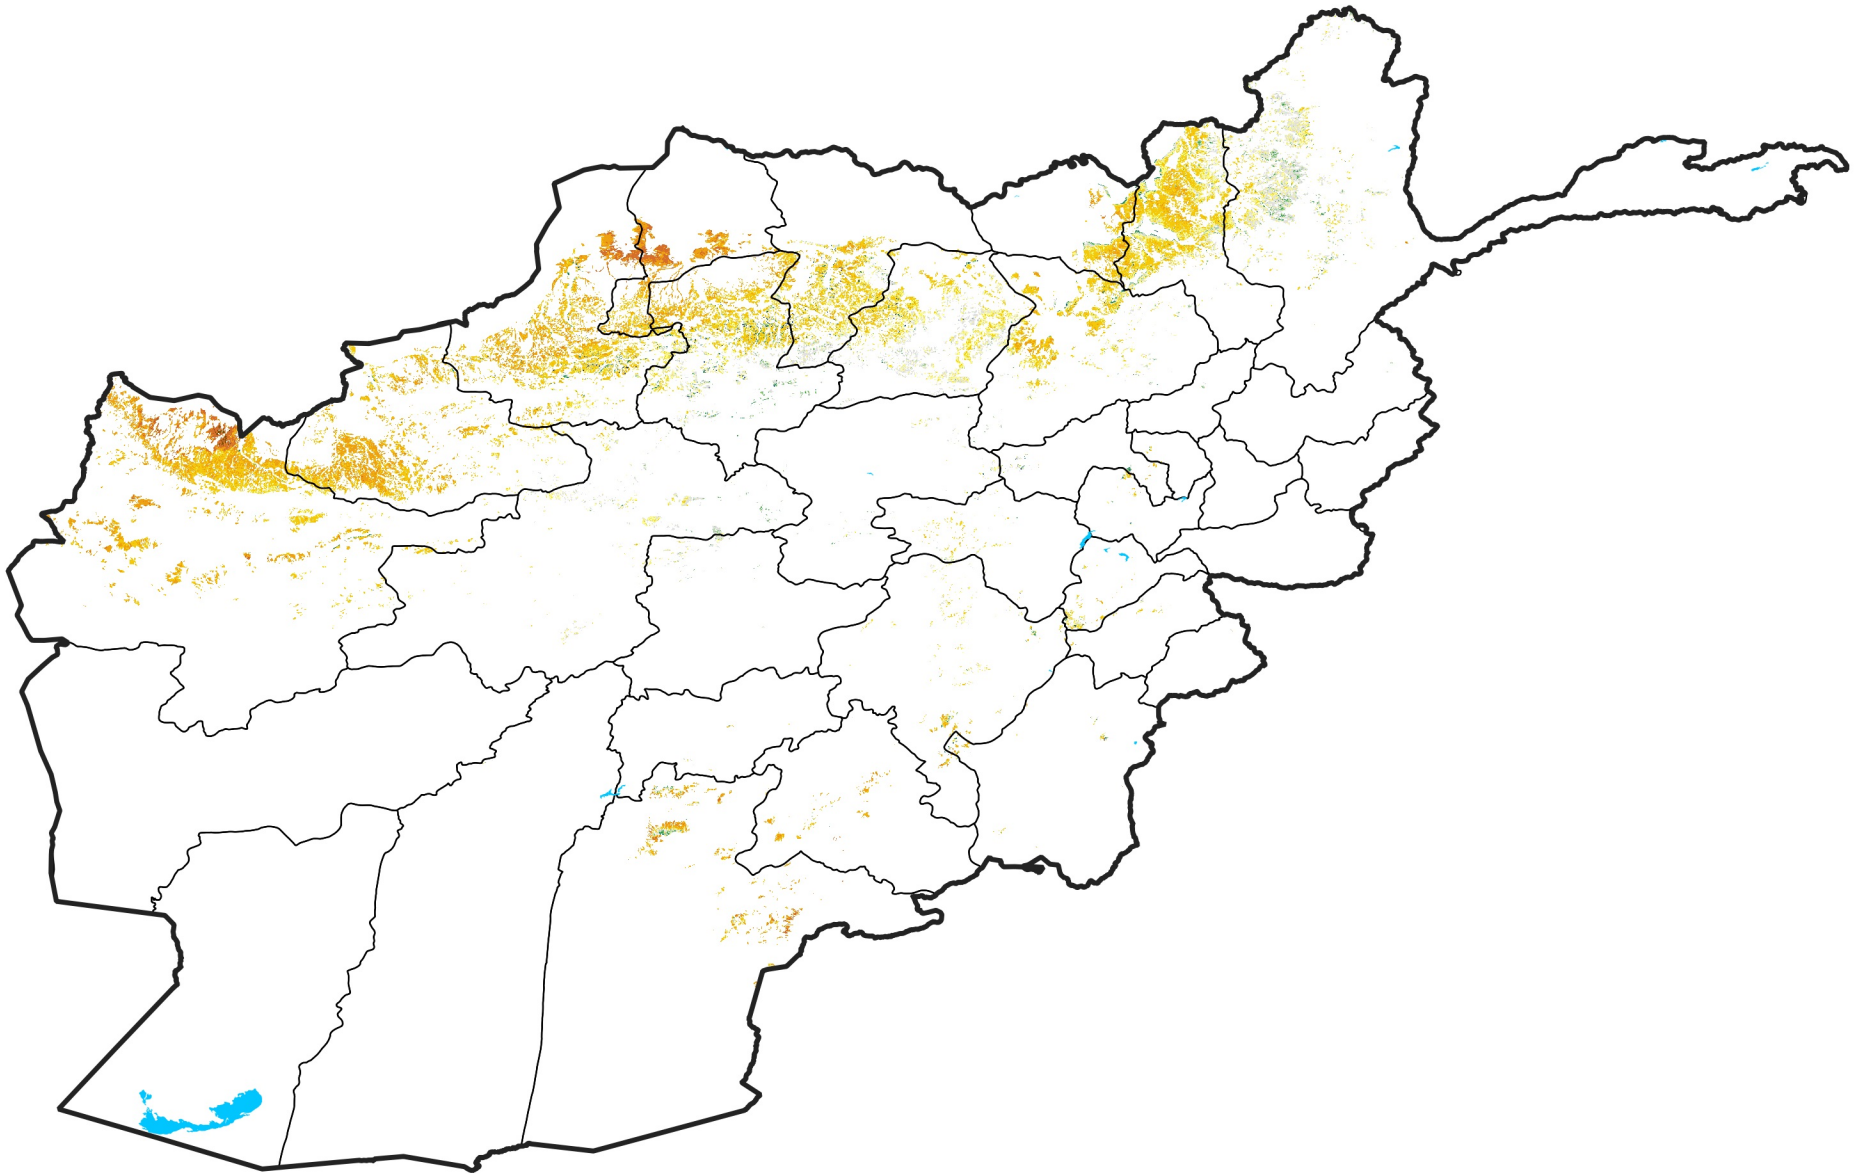

Afghanistan Rainfed Agricultural Areas

Percent of Mean NDVI

2018 / mean (2003 - 2022)

Period 26 / September 11 - 20, 2018

Percent of Normal