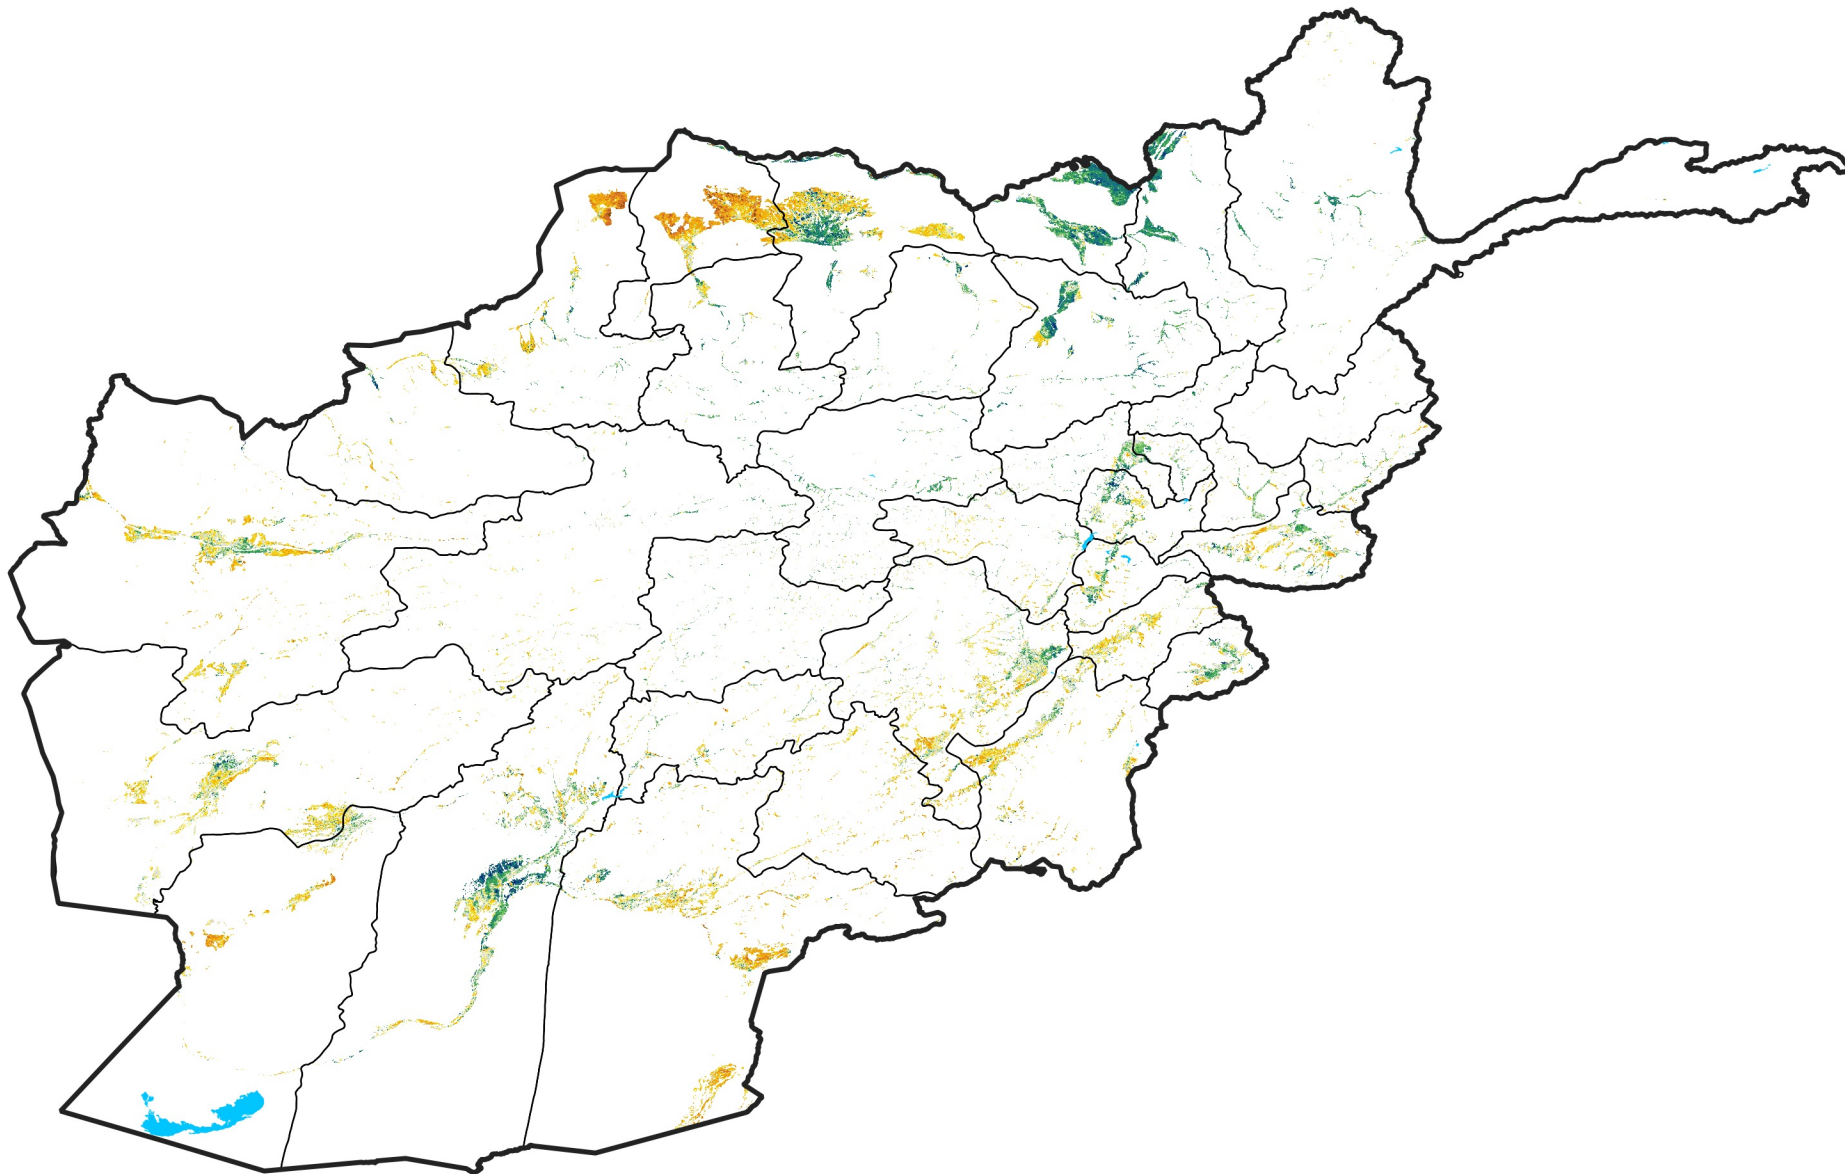

Afghanistan Irrigated Agricultural Areas

Percent of Mean NDVI

2018 / mean (2003 - 2022)

Period 28 / October 01 - 10, 2018

Percent of Normal