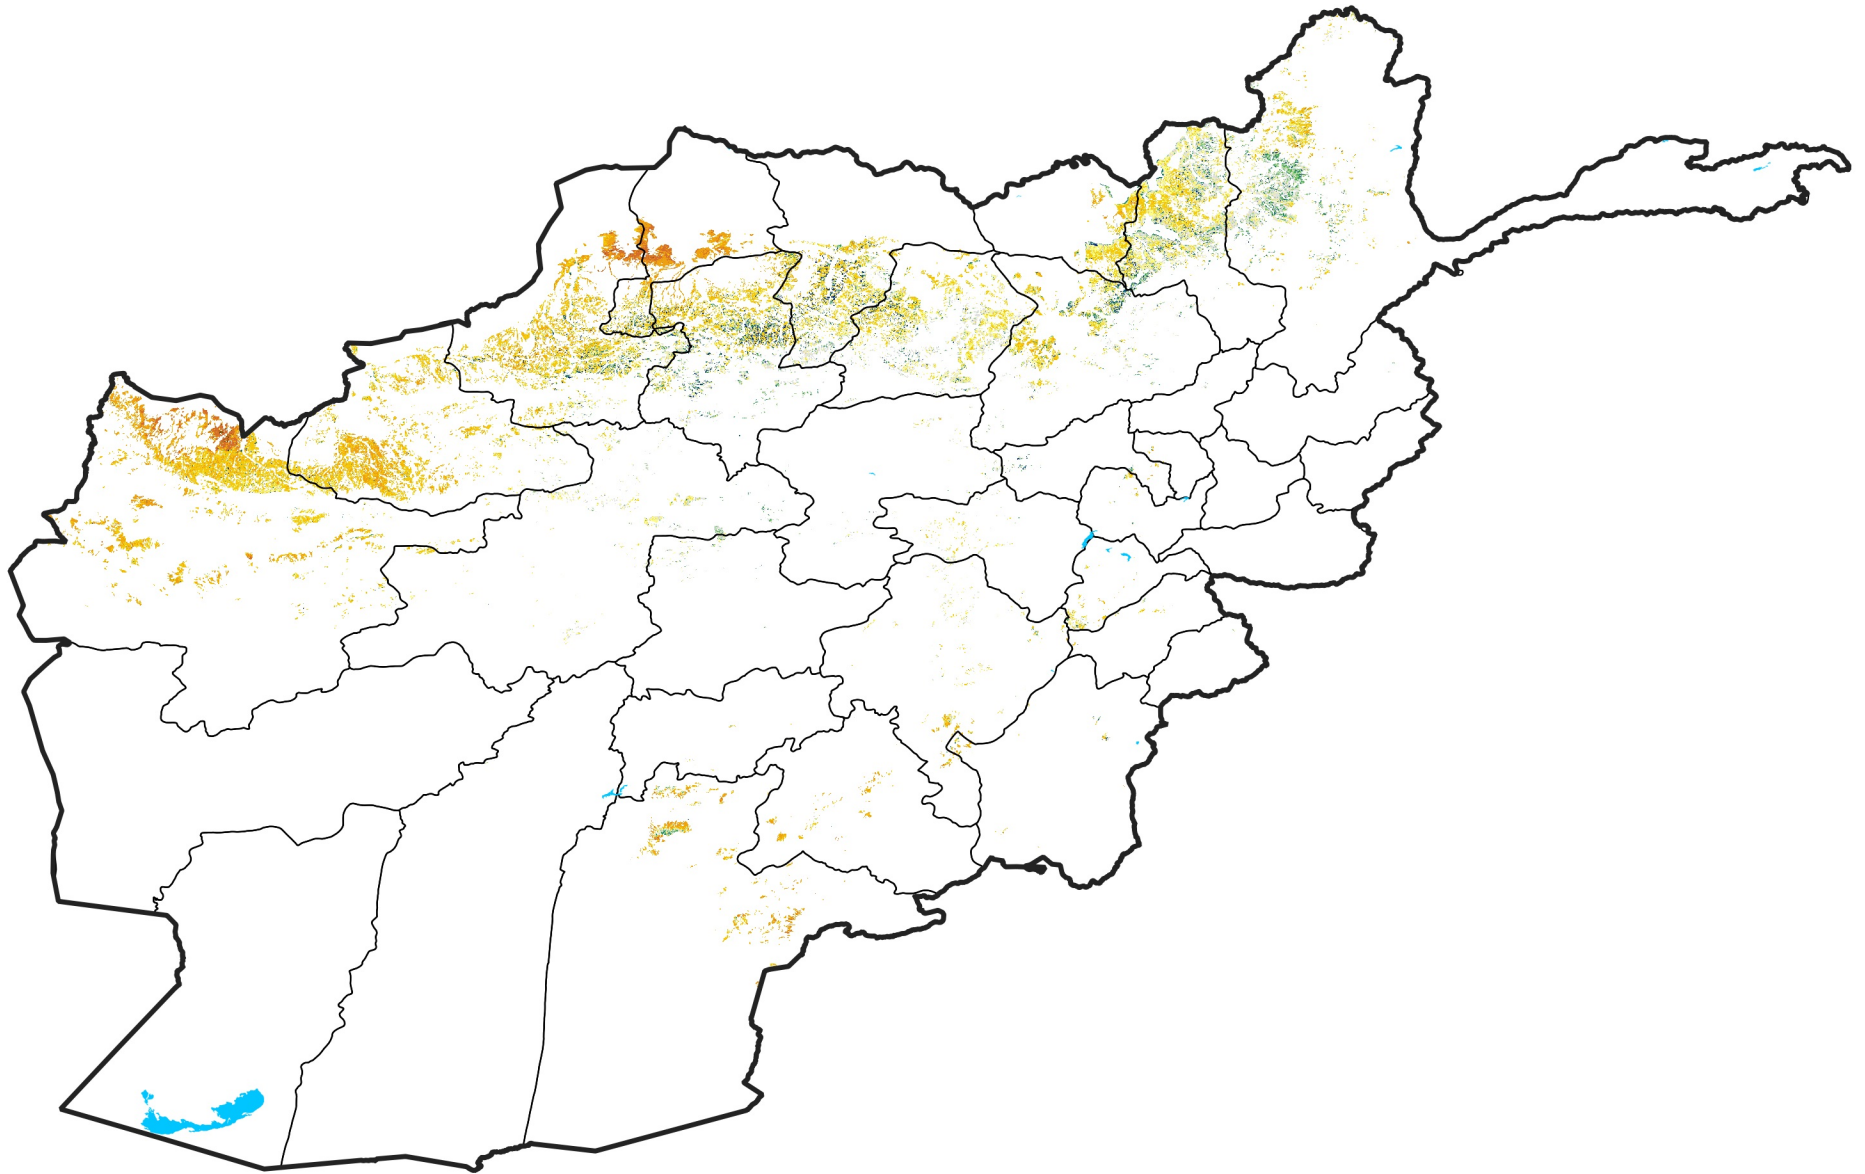

Afghanistan Rainfed Agricultural Areas

Percent of Mean NDVI

2018 / mean (2003 - 2022)

Period 28 / October 01 - 10, 2018

Percent of Normal