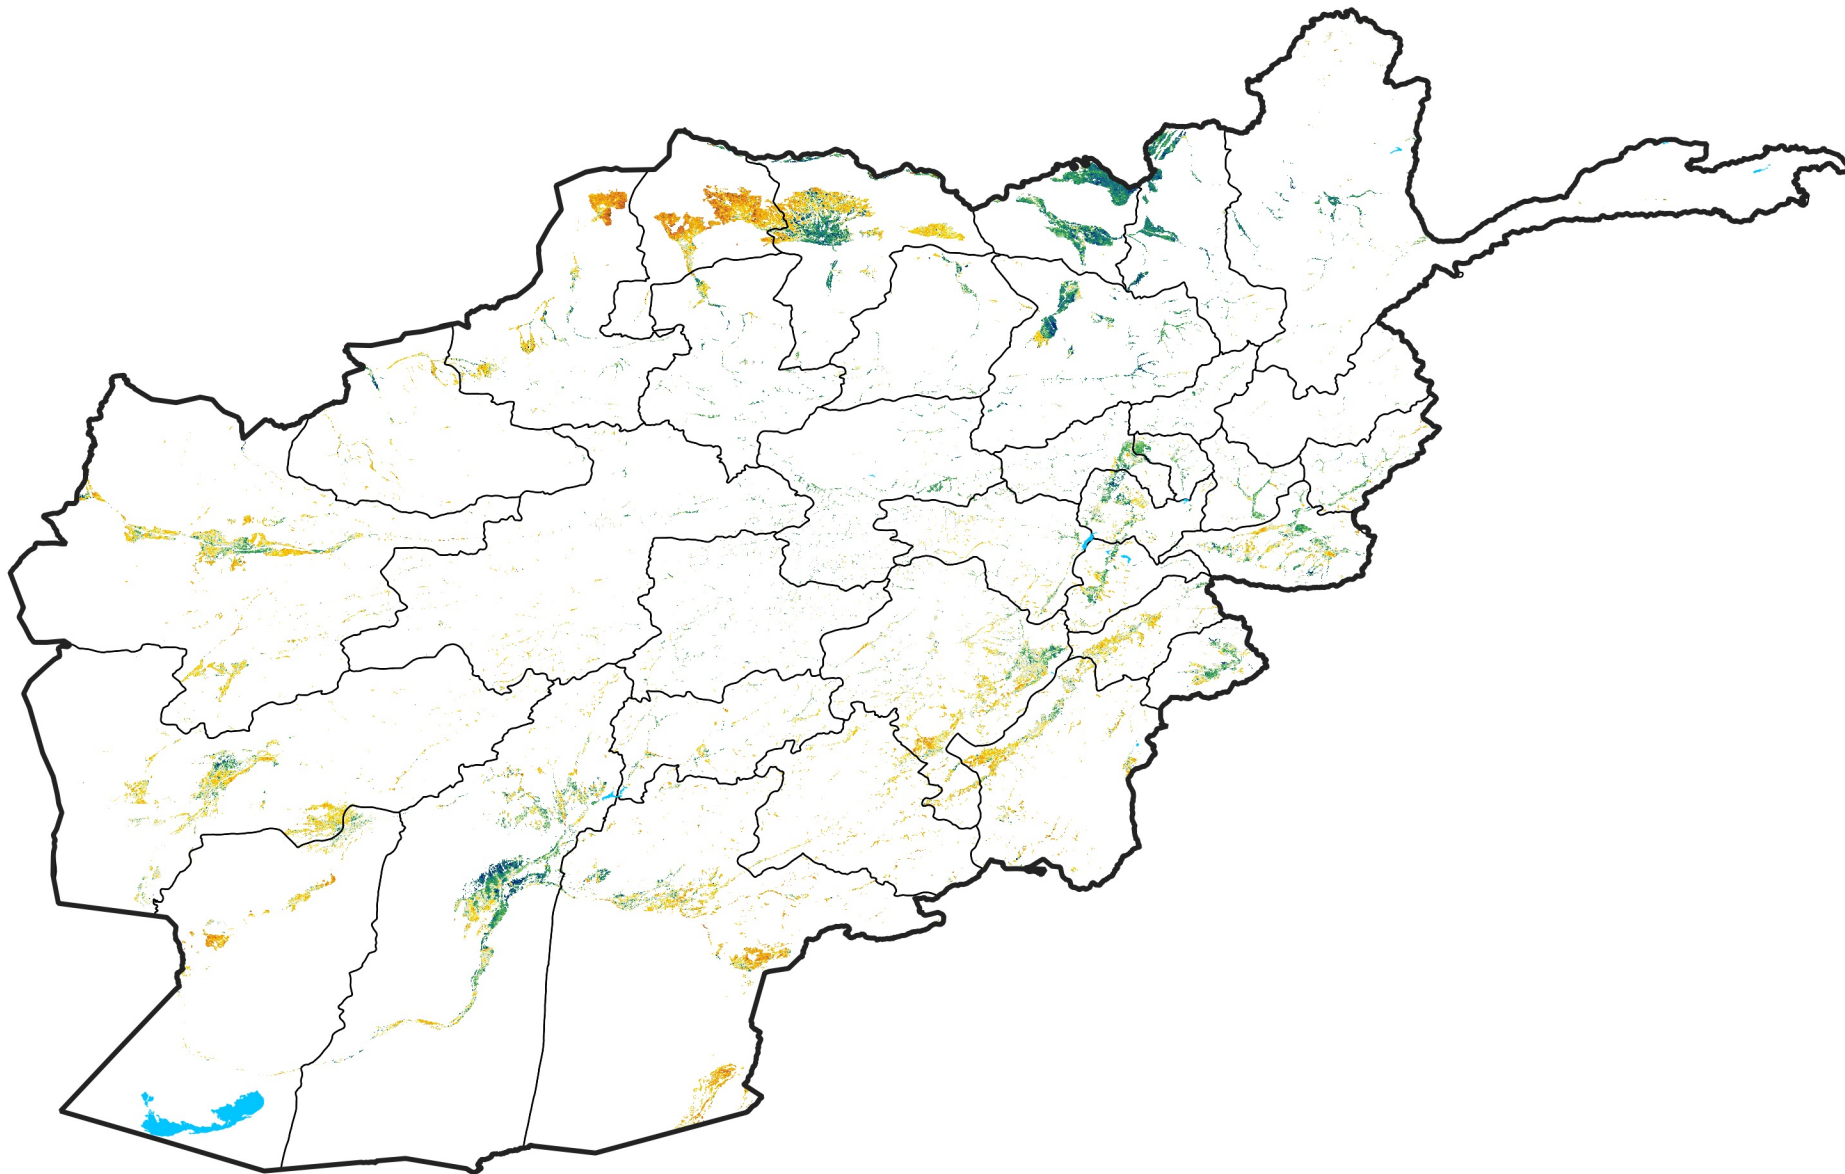

Afghanistan Irrigated Agricultural Areas

Percent of Mean NDVI

2018 / mean (2003 - 2022)

Period 29 / October 11 - 20, 2018

Percent of Normal