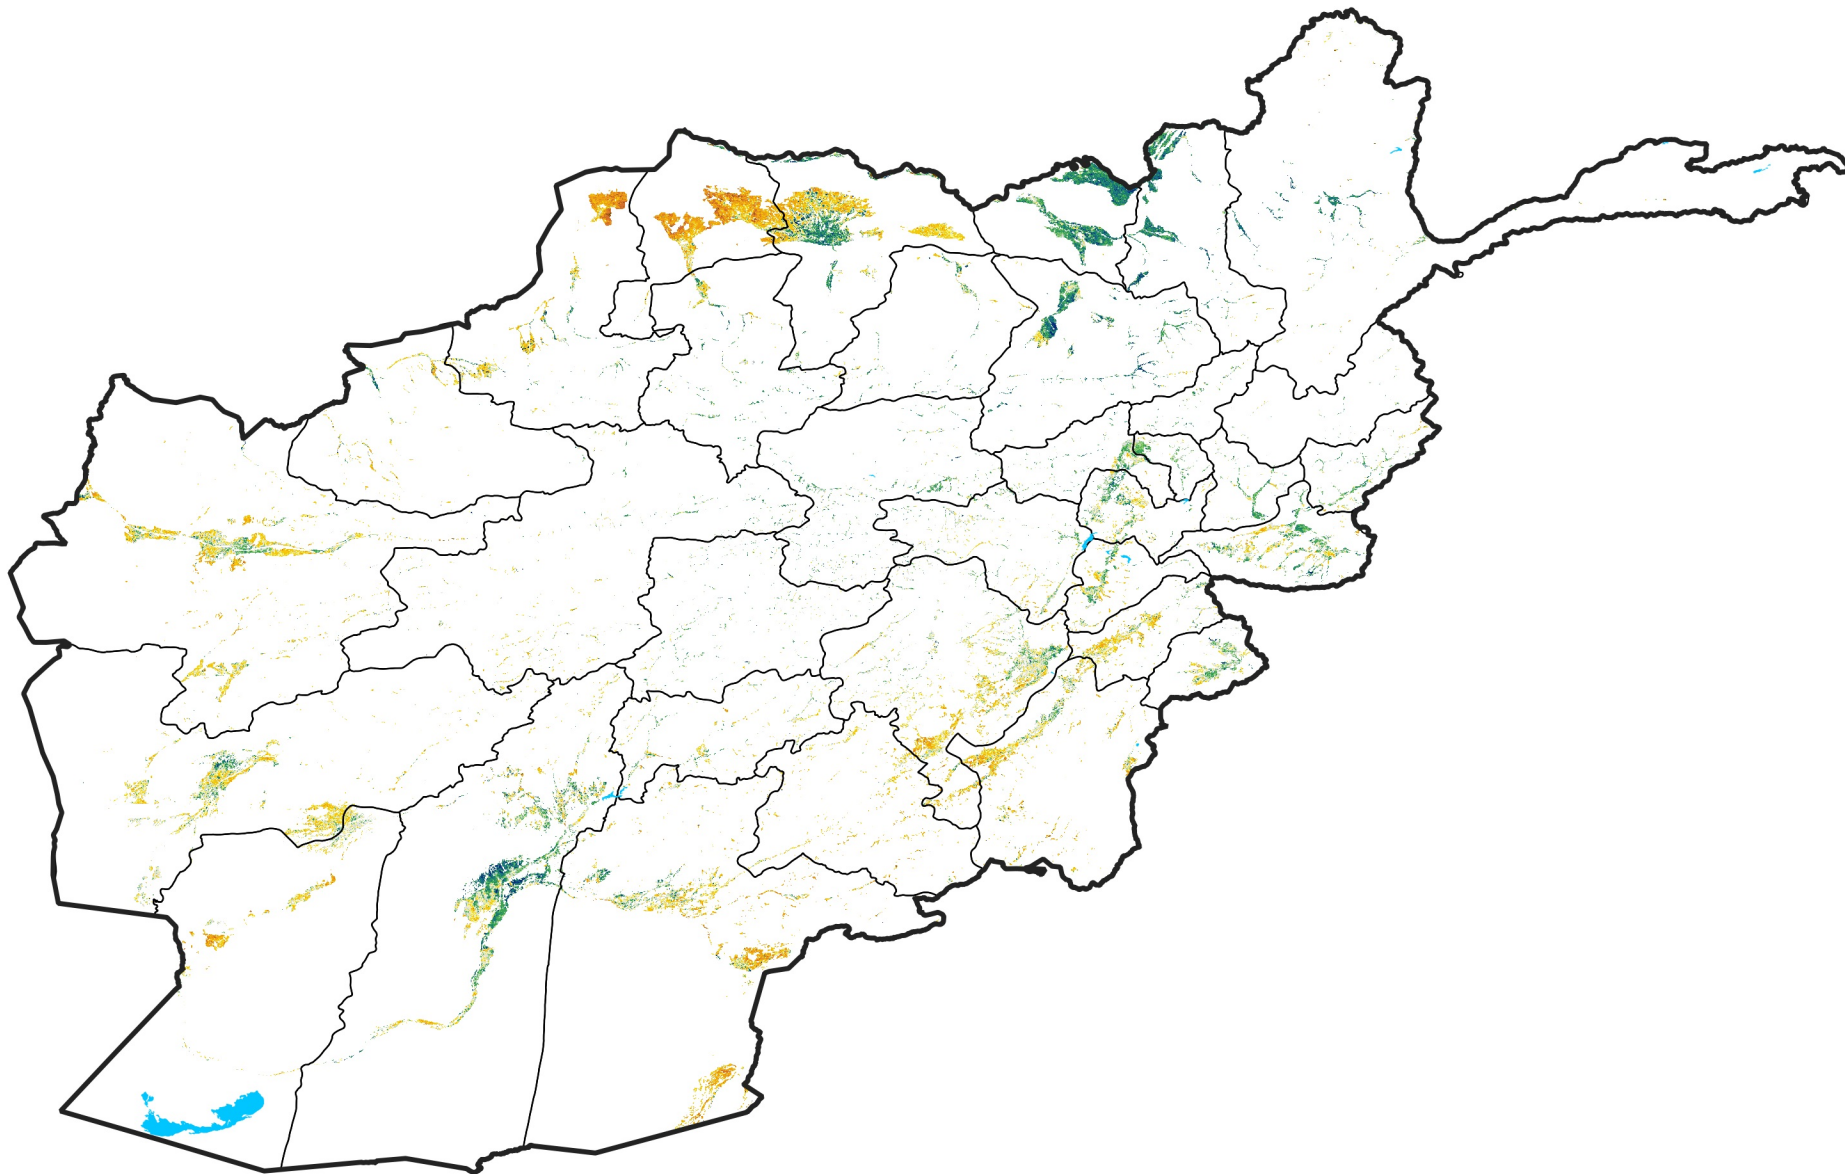

Afghanistan Irrigated Agricultural Areas

Percent of Mean NDVI

2018 / mean (2003 - 2022)

Period 30 / October 21 - 31, 2018

Percent of Normal